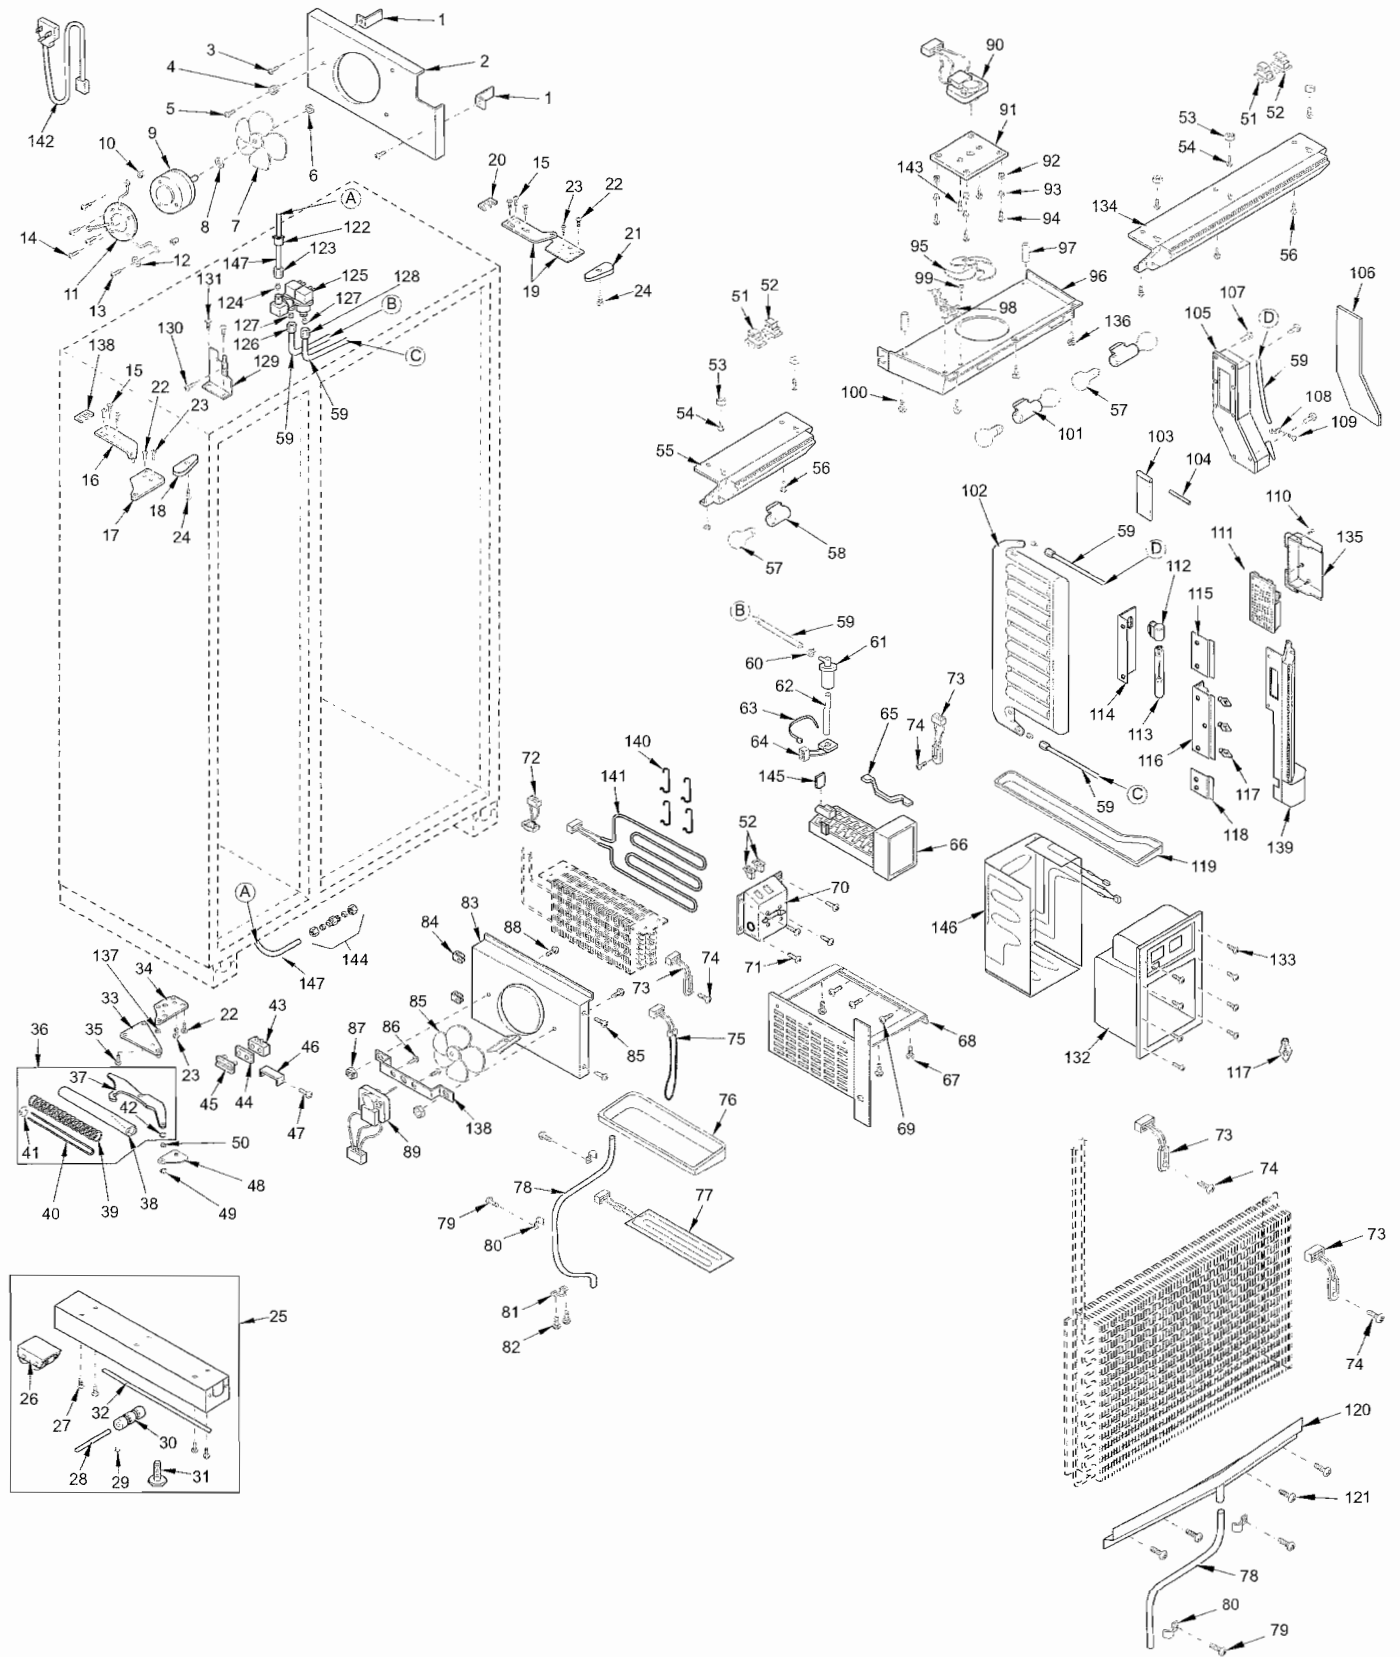

690 DOOR VIEW

690 COSMETIC VIEW

102- Blocking Kit
(Not Shown)

103 - Shim, Freezer Basket Slide (Not Shown)

690 MECHANICAL VIEW (1 of 2)

690 MECHANICAL VIEW (2of 2)

690 SEALED SYSTEM VIEW

ICEMAKER PARTS LIST

<u>Ref #</u>	<u>Part #</u>	<u>Description</u>
1	4200521	Icemaker Assembly, Complete - (Models 601F, 632, 642)
	4200522	Icemaker Assembly, Complete - (Models 611, 650, 680, 690)
2	75107431	Ice Ejector
3	75142606	Bearing/Inlet - (Models 601F, 632, 642)
	75107414	Bearing/Inlet - (Models 611, 650, 680, 690)
4	75107417	Mold Body Assy. (Includes Mold Heater)
5	75107448	Screw
6	75142604	Ice Level Arm, Short - (Models 601F, 632, 642)
	75142605	Ice Level Arm, Long - (Models 611, 650, 680, 690)
	3140330	Ice Level Arm / Rudder <i>(Not Shown)</i> - (Models 611, 650)
	3140400	Ice Level Arm / Rudder <i>(Not Shown)</i> - (Models 680, 690)
7	75107426	Bracket, Mounting
8	75129507	Ice Stripper
9	75107424	Harness, Wire
10	75107460	Screw
11	75107404	Drive Motor
12	75107446	Screw
13	75140588	Screw
14	75107405	Thermal Cut-out
15	75107442	Screw
16	75107408	Clamp
17	75107438	Plate, Mounting
18	75107452	Spacer
19	75107401	Switch
20	75107451	Screw
21	75056861	Thermostat
22	75107436	Cam
23	75107416	Support
24	75107419	Gear, Timing
25	75107443	Spring, Fill Adjust
26	75140586	Screw
27	75107459	Screw
28	75107453	Screw
29	75140589	Screw
30	75107457	Plate, Valve Switch
31	75107456	Insulator, Valve Switch
32	75107455	Screw
33	75107449	Screw
34	75107430	Lever Arm
35	75140584	Spring, Shut-off
36	75142601	Cover