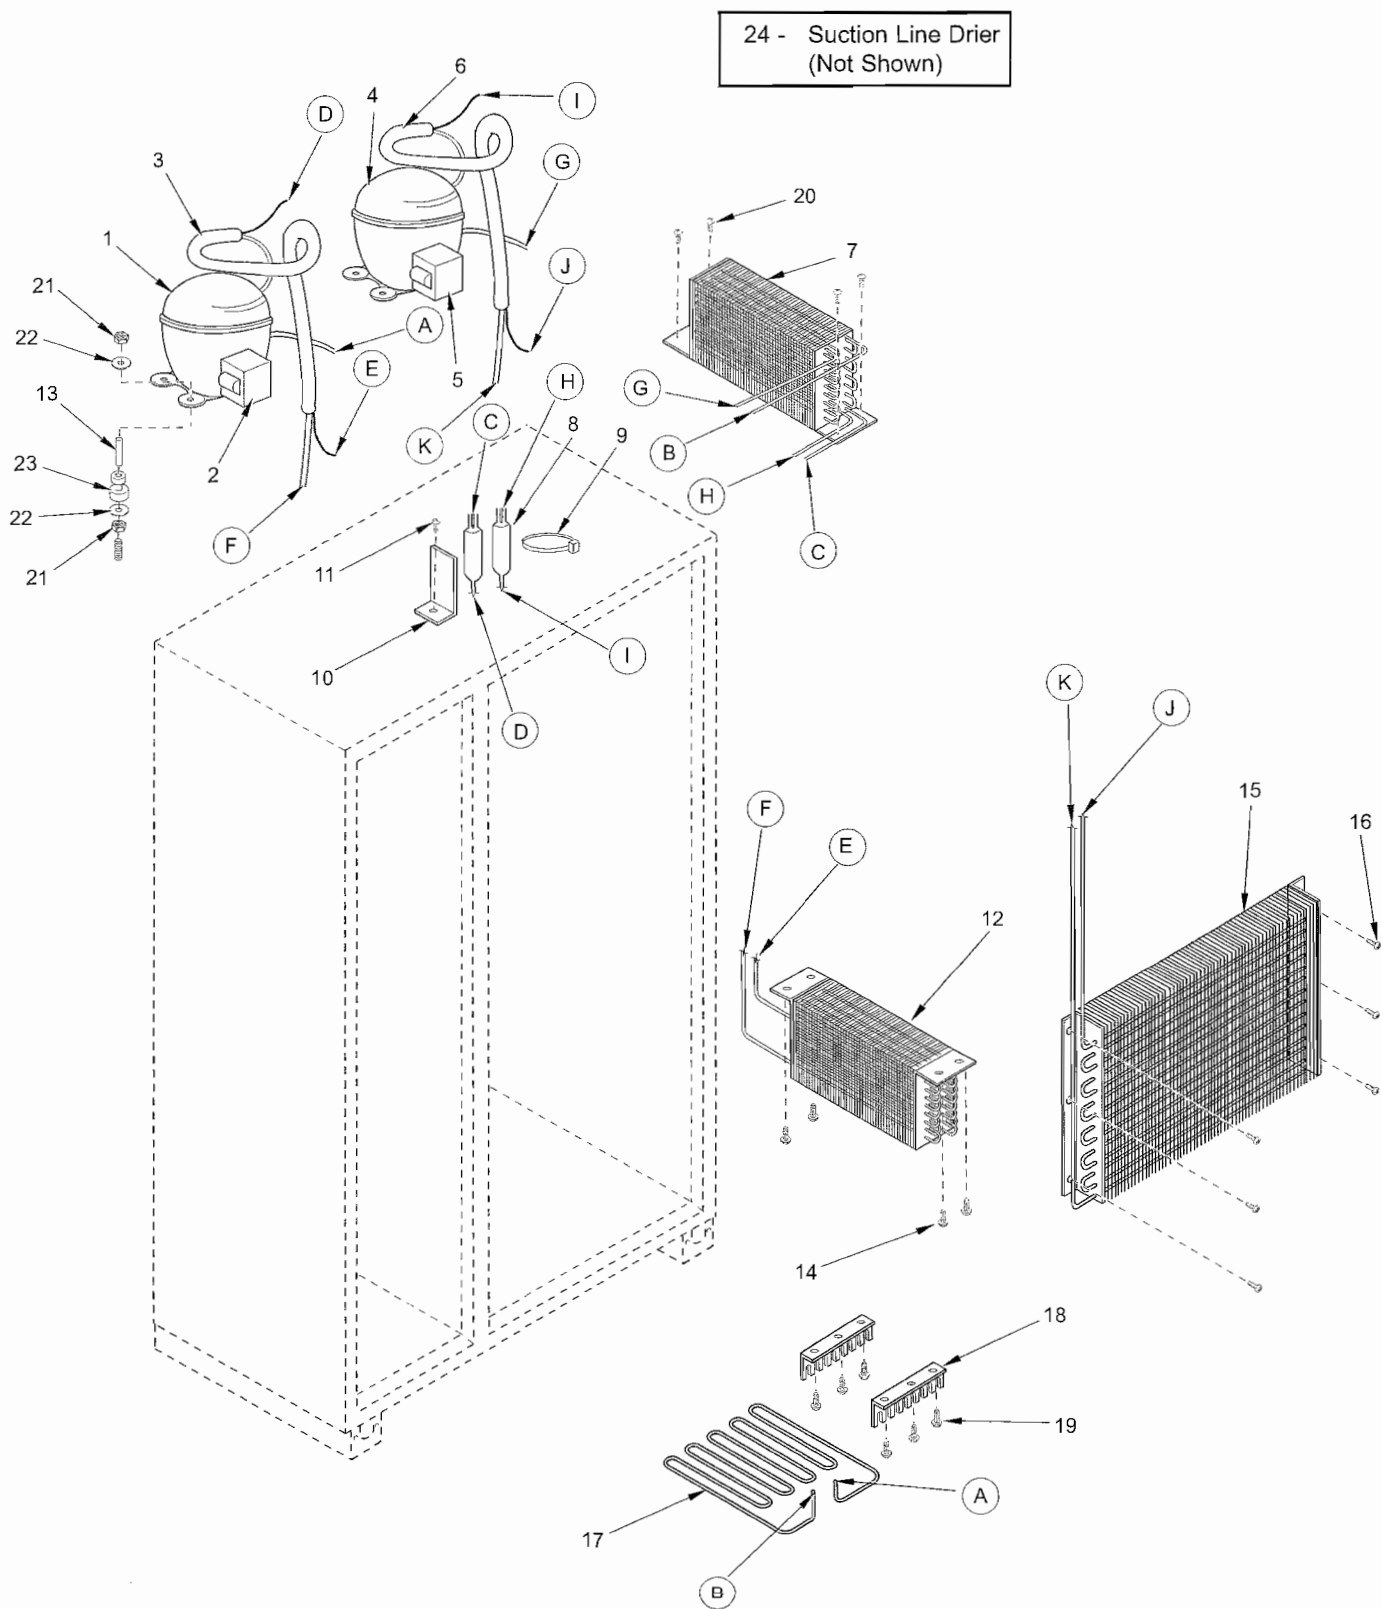

690 DOOR VIEW

690 COSMETIC VIEW

102- Blocking Kit
(Not Shown)

103 - Shim, Freezer Basket Slide (Not Shown)

690 MECHANICAL VIEW (1 of 2)

690 MECHANICAL VIEW (2of 2)

690 SEALED SYSTEM VIEW

ICEMAKER PARTS LIST

<u>Ref #</u>	<u>Part #</u>	<u>Description</u>
1	4200521	Icemaker Assembly, Complete - (Models 601F, 632, 642)
	4200522	Icemaker Assembly, Complete - (Models 611, 650, 680, 690)
2	75107431	Ice Ejector
3	75142606	Bearing/Inlet - (Models 601F, 632, 642)
	75107414	Bearing/Inlet - (Models 611, 650, 680, 690)
4	75107417	Mold Body Assy. (Includes Mold Heater)
5	75107448	Screw
6	75142604	Ice Level Arm, Short - (Models 601F, 632, 642)
	75142605	Ice Level Arm, Long - (Models 611, 650, 680, 690)
	3140330	Ice Level Arm / Rudder <i>(Not Shown)</i> - (Models 611, 650)
	3140400	Ice Level Arm / Rudder <i>(Not Shown)</i> - (Models 680, 690)
7	75107426	Bracket, Mounting
8	75129507	Ice Stripper
9	75107424	Harness, Wire
10	75107460	Screw
11	75107404	Drive Motor
12	75107446	Screw
13	75140588	Screw
14	75107405	Thermal Cut-out
15	75107442	Screw
16	75107408	Clamp
17	75107438	Plate, Mounting
18	75107452	Spacer
19	75107401	Switch
20	75107451	Screw
21	75056861	Thermostat
22	75107436	Cam
23	75107416	Support
24	75107419	Gear, Timing
25	75107443	Spring, Fill Adjust
26	75140586	Screw
27	75107459	Screw
28	75107453	Screw
29	75140589	Screw
30	75107457	Plate, Valve Switch
31	75107456	Insulator, Valve Switch
32	75107455	Screw
33	75107449	Screw
34	75107430	Lever Arm
35	75140584	Spring, Shut-off
36	75142601	Cover