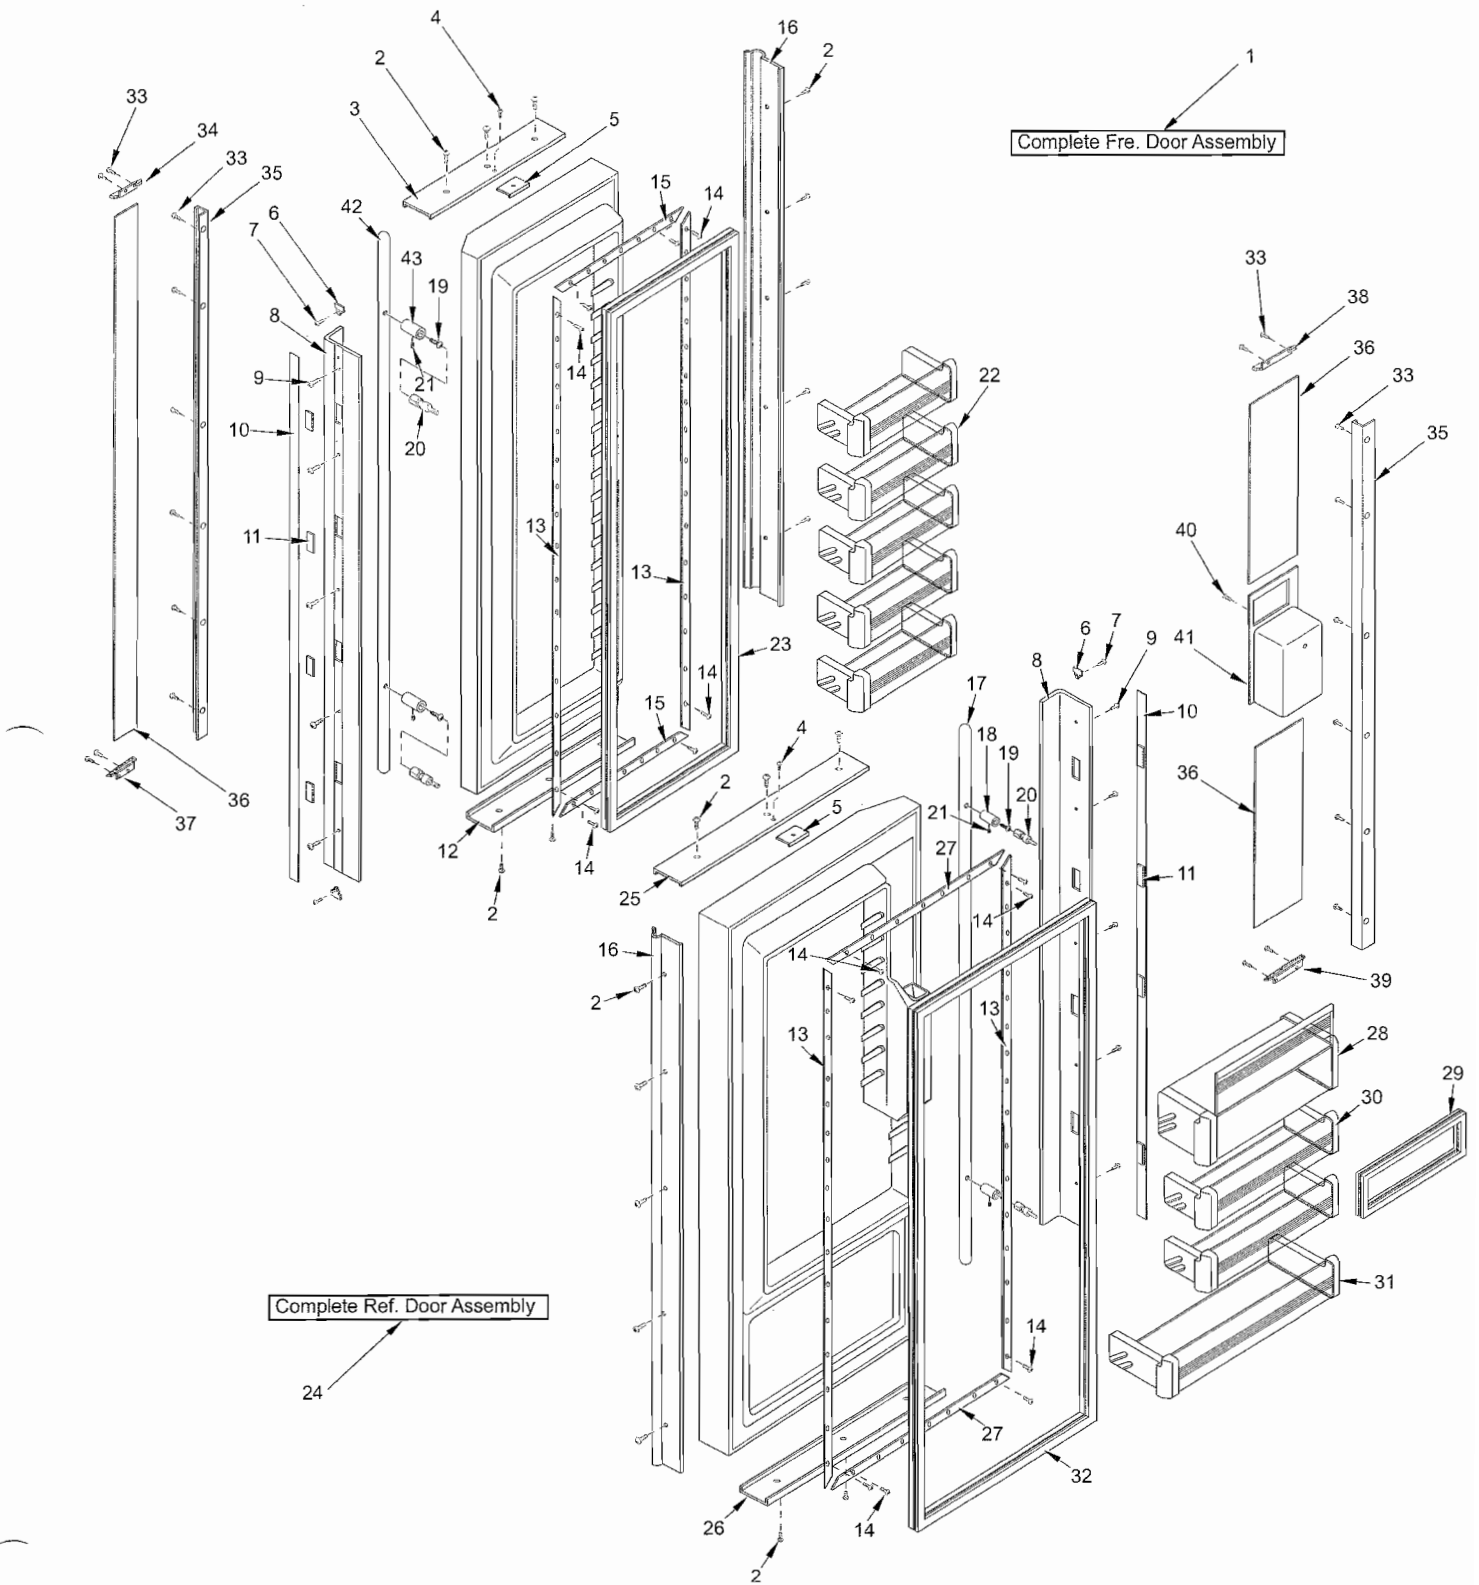

690 DOOR VIEW

690 COSMETIC VIEW

102- Blocking Kit
(Not Shown)

103 - Shim, Freezer Basket Slide (Not Shown)

690 MECHANICAL VIEW (1 of 2)

690 MECHANICAL VIEW (2of 2)

690 SEALED SYSTEM VIEW

ICEMAKER PARTS LIST

<u>Ref #</u>	<u>Part #</u>	<u>Description</u>
1	4200521	Icemaker Assembly, Complete - (Models 601F, 632, 642)
	4200522	Icemaker Assembly, Complete - (Models 611, 650, 680, 690)
2	75107431	Ice Ejector
3	75142606	Bearing/Inlet - (Models 601F, 632, 642)
	75107414	Bearing/Inlet - (Models 611, 650, 680, 690)
4	75107417	Mold Body Assy. (Includes Mold Heater)
5	75107448	Screw
6	75142604	Ice Level Arm, Short - (Models 601F, 632, 642)
	75142605	Ice Level Arm, Long - (Models 611, 650, 680, 690)
	3140330	Ice Level Arm / Rudder <i>(Not Shown)</i> - (Models 611, 650)
	3140400	Ice Level Arm / Rudder <i>(Not Shown)</i> - (Models 680, 690)
7	75107426	Bracket, Mounting
8	75129507	Ice Stripper
9	75107424	Harness, Wire
10	75107460	Screw
11	75107404	Drive Motor
12	75107446	Screw
13	75140588	Screw
14	75107405	Thermal Cut-out
15	75107442	Screw
16	75107408	Clamp
17	75107438	Plate, Mounting
18	75107452	Spacer
19	75107401	Switch
20	75107451	Screw
21	75056861	Thermostat
22	75107436	Cam
23	75107416	Support
24	75107419	Gear, Timing
25	75107443	Spring, Fill Adjust
26	75140586	Screw
27	75107459	Screw
28	75107453	Screw
29	75140589	Screw
30	75107457	Plate, Valve Switch
31	75107456	Insulator, Valve Switch
32	75107455	Screw
33	75107449	Screw
34	75107430	Lever Arm
35	75140584	Spring, Shut-off
36	75142601	Cover