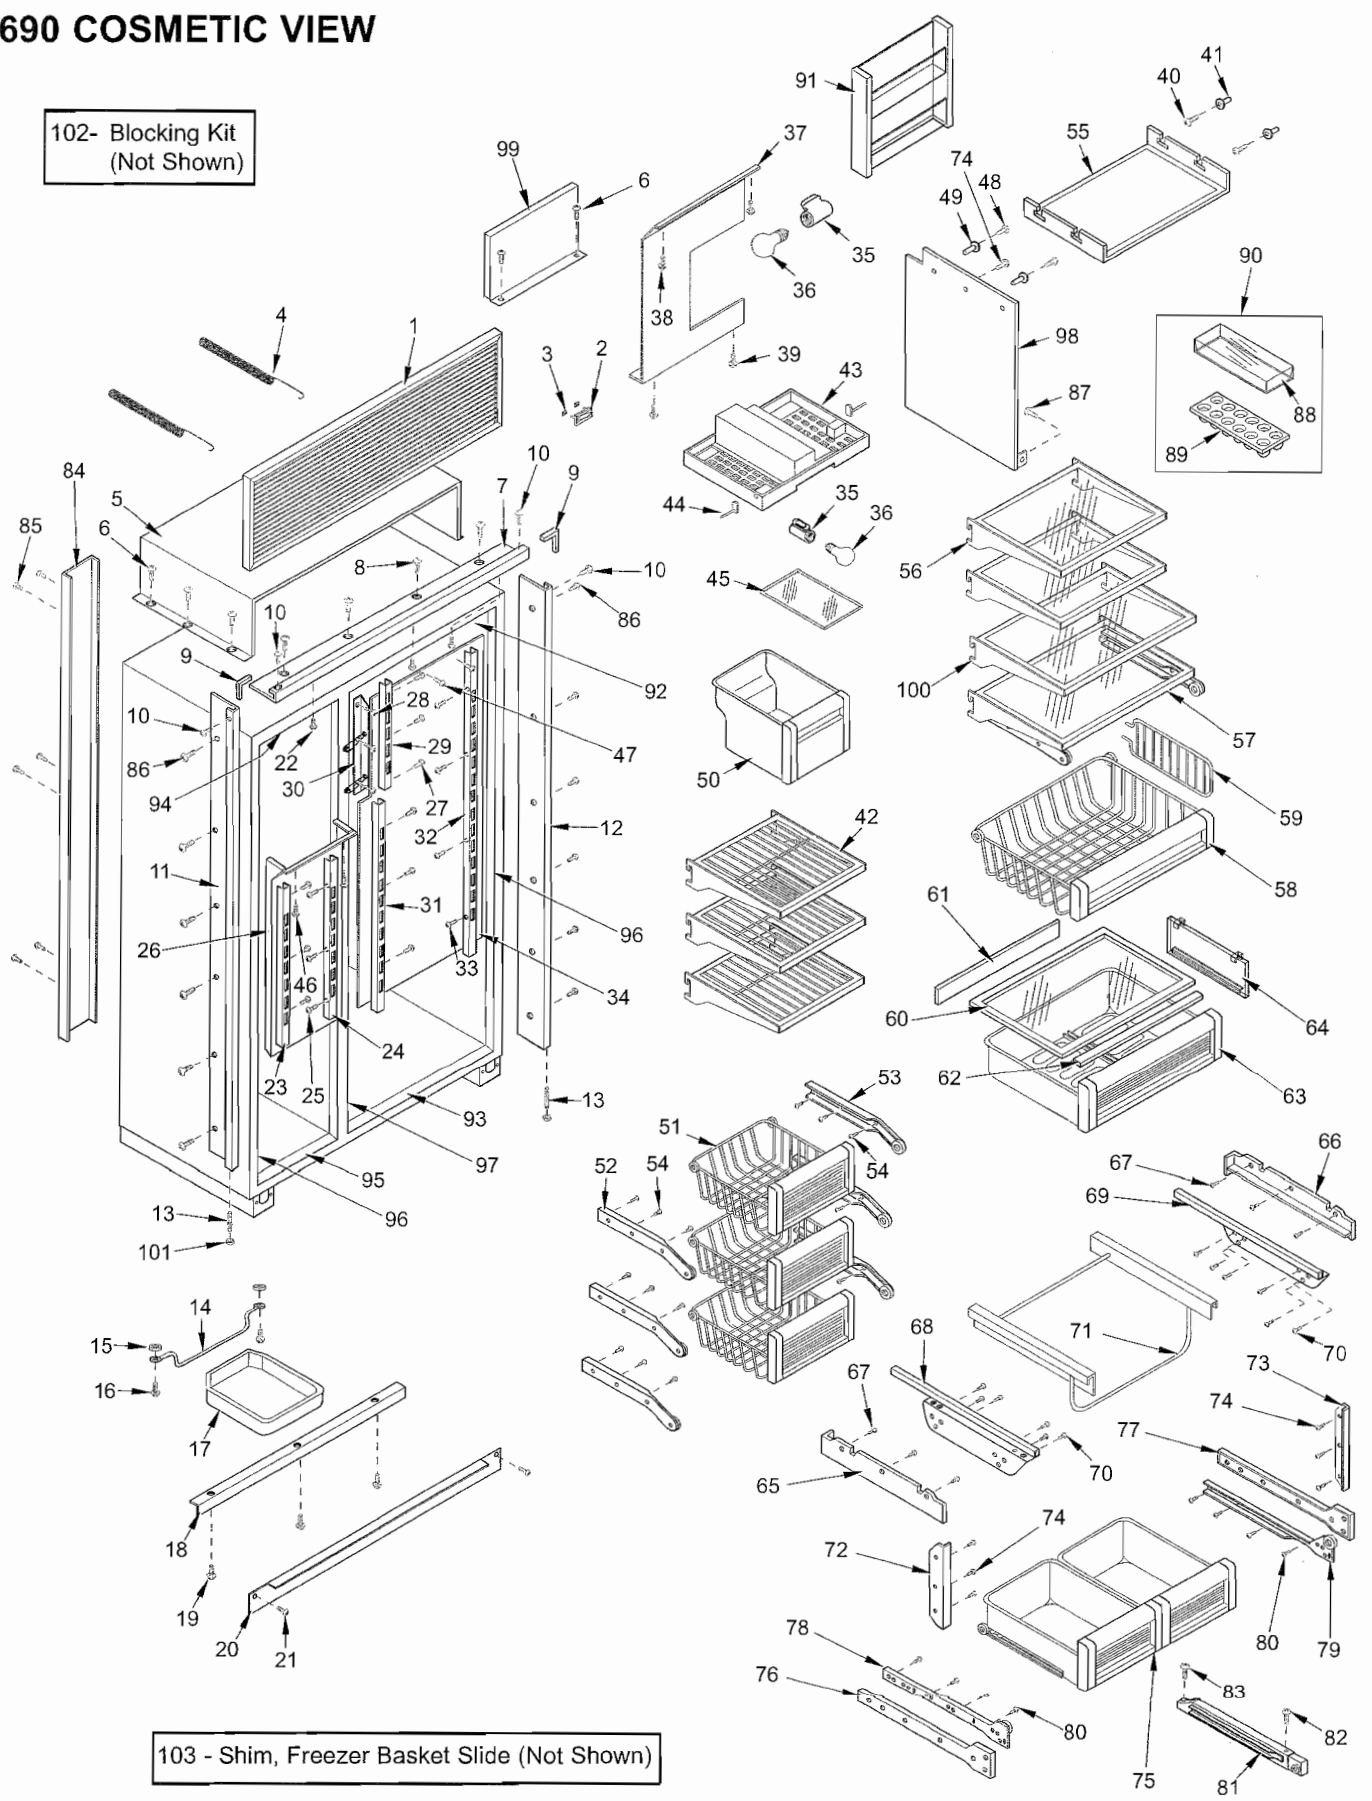

690 DOOR VIEW

690 COSMETIC VIEW

102- Blocking Kit
(Not Shown)

103 - Shim, Freezer Basket Slide (Not Shown)

690 MECHANICAL VIEW (1 of 2)

690 MECHANICAL VIEW (2of 2)

690 SEALED SYSTEM VIEW

ICEMAKER PARTS LIST

<u>Ref #</u>	<u>Part #</u>	<u>Description</u>
1	4200521	Icemaker Assembly, Complete - (Models 601F, 632, 642)
	4200522	Icemaker Assembly, Complete - (Models 611, 650, 680, 690)
2	75107431	Ice Ejector
3	75142606	Bearing/Inlet - (Models 601F, 632, 642)
	75107414	Bearing/Inlet - (Models 611, 650, 680, 690)
4	75107417	Mold Body Assy. (Includes Mold Heater)
5	75107448	Screw
6	75142604	Ice Level Arm, Short - (Models 601F, 632, 642)
	75142605	Ice Level Arm, Long - (Models 611, 650, 680, 690)
	3140330	Ice Level Arm / Rudder <i>(Not Shown)</i> - (Models 611, 650)
	3140400	Ice Level Arm / Rudder <i>(Not Shown)</i> - (Models 680, 690)
7	75107426	Bracket, Mounting
8	75129507	Ice Stripper
9	75107424	Harness, Wire
10	75107460	Screw
11	75107404	Drive Motor
12	75107446	Screw
13	75140588	Screw
14	75107405	Thermal Cut-out
15	75107442	Screw
16	75107408	Clamp
17	75107438	Plate, Mounting
18	75107452	Spacer
19	75107401	Switch
20	75107451	Screw
21	75056861	Thermostat
22	75107436	Cam
23	75107416	Support
24	75107419	Gear, Timing
25	75107443	Spring, Fill Adjust
26	75140586	Screw
27	75107459	Screw
28	75107453	Screw
29	75140589	Screw
30	75107457	Plate, Valve Switch
31	75107456	Insulator, Valve Switch
32	75107455	Screw
33	75107449	Screw
34	75107430	Lever Arm
35	75140584	Spring, Shut-off
36	75142601	Cover