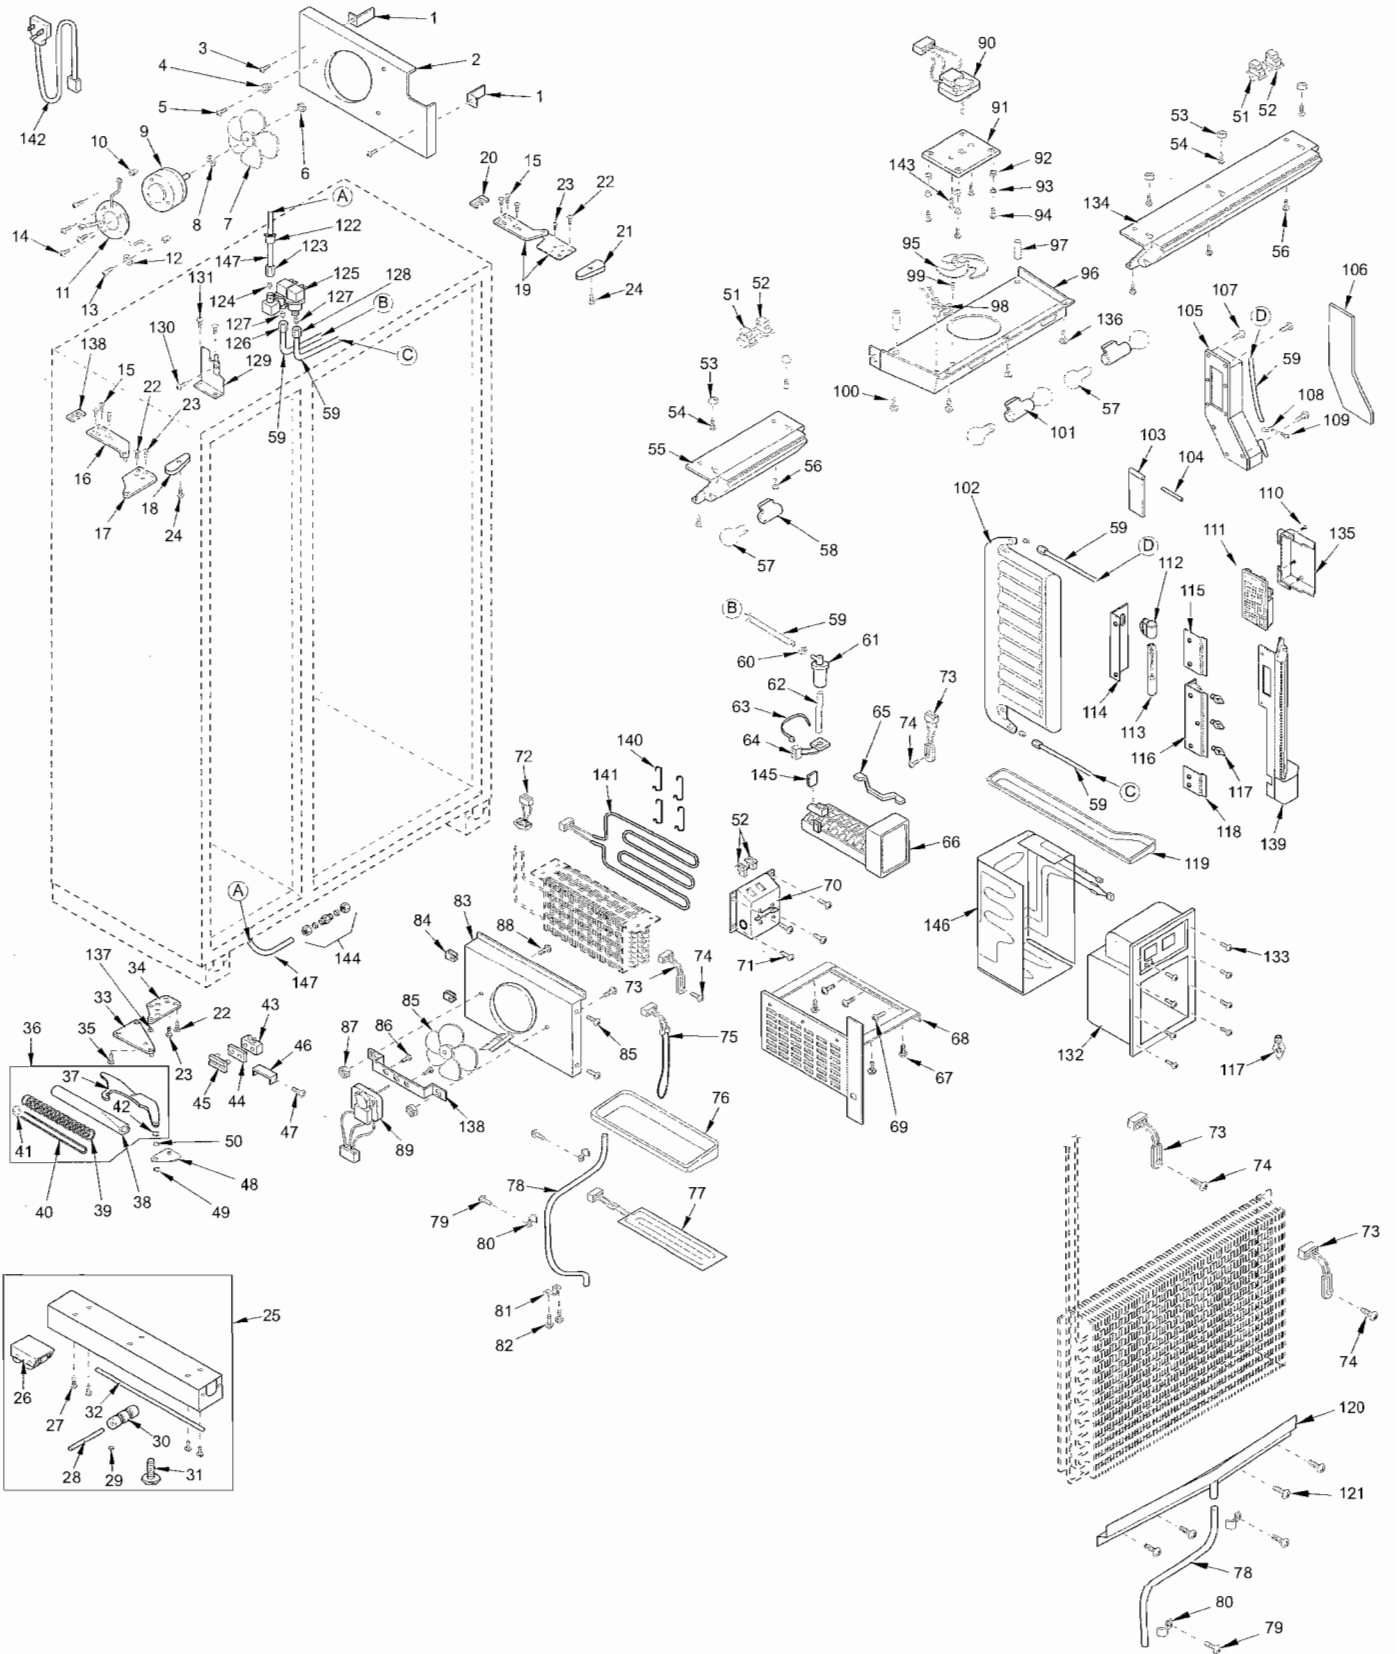

690 DOOR VIEW

690 COSMETIC VIEW

102- Blocking Kit
(Not Shown)

103 - Shim, Freezer Basket Slide (Not Shown)

690 MECHANICAL VIEW (1 of 2)

690 MECHANICAL VIEW (2of 2)

690 SEALED SYSTEM VIEW

ICEMAKER PARTS LIST

<u>Ref #</u>	<u>Part #</u>	<u>Description</u>
1	4200521	Icemaker Assembly, Complete - (Models 601F, 632, 642)
	4200522	Icemaker Assembly, Complete - (Models 611, 650, 680, 690)
2	75107431	Ice Ejector
3	75142606	Bearing/Inlet - (Models 601F, 632, 642)
	75107414	Bearing/Inlet - (Models 611, 650, 680, 690)
4	75107417	Mold Body Assy. (Includes Mold Heater)
5	75107448	Screw
6	75142604	Ice Level Arm, Short - (Models 601F, 632, 642)
	75142605	Ice Level Arm, Long - (Models 611, 650, 680, 690)
	3140330	Ice Level Arm / Rudder <i>(Not Shown)</i> - (Models 611, 650)
	3140400	Ice Level Arm / Rudder <i>(Not Shown)</i> - (Models 680, 690)
7	75107426	Bracket, Mounting
8	75129507	Ice Stripper
9	75107424	Harness, Wire
10	75107460	Screw
11	75107404	Drive Motor
12	75107446	Screw
13	75140588	Screw
14	75107405	Thermal Cut-out
15	75107442	Screw
16	75107408	Clamp
17	75107438	Plate, Mounting
18	75107452	Spacer
19	75107401	Switch
20	75107451	Screw
21	75056861	Thermostat
22	75107436	Cam
23	75107416	Support
24	75107419	Gear, Timing
25	75107443	Spring, Fill Adjust
26	75140586	Screw
27	75107459	Screw
28	75107453	Screw
29	75140589	Screw
30	75107457	Plate, Valve Switch
31	75107456	Insulator, Valve Switch
32	75107455	Screw
33	75107449	Screw
34	75107430	Lever Arm
35	75140584	Spring, Shut-off
36	75142601	Cover