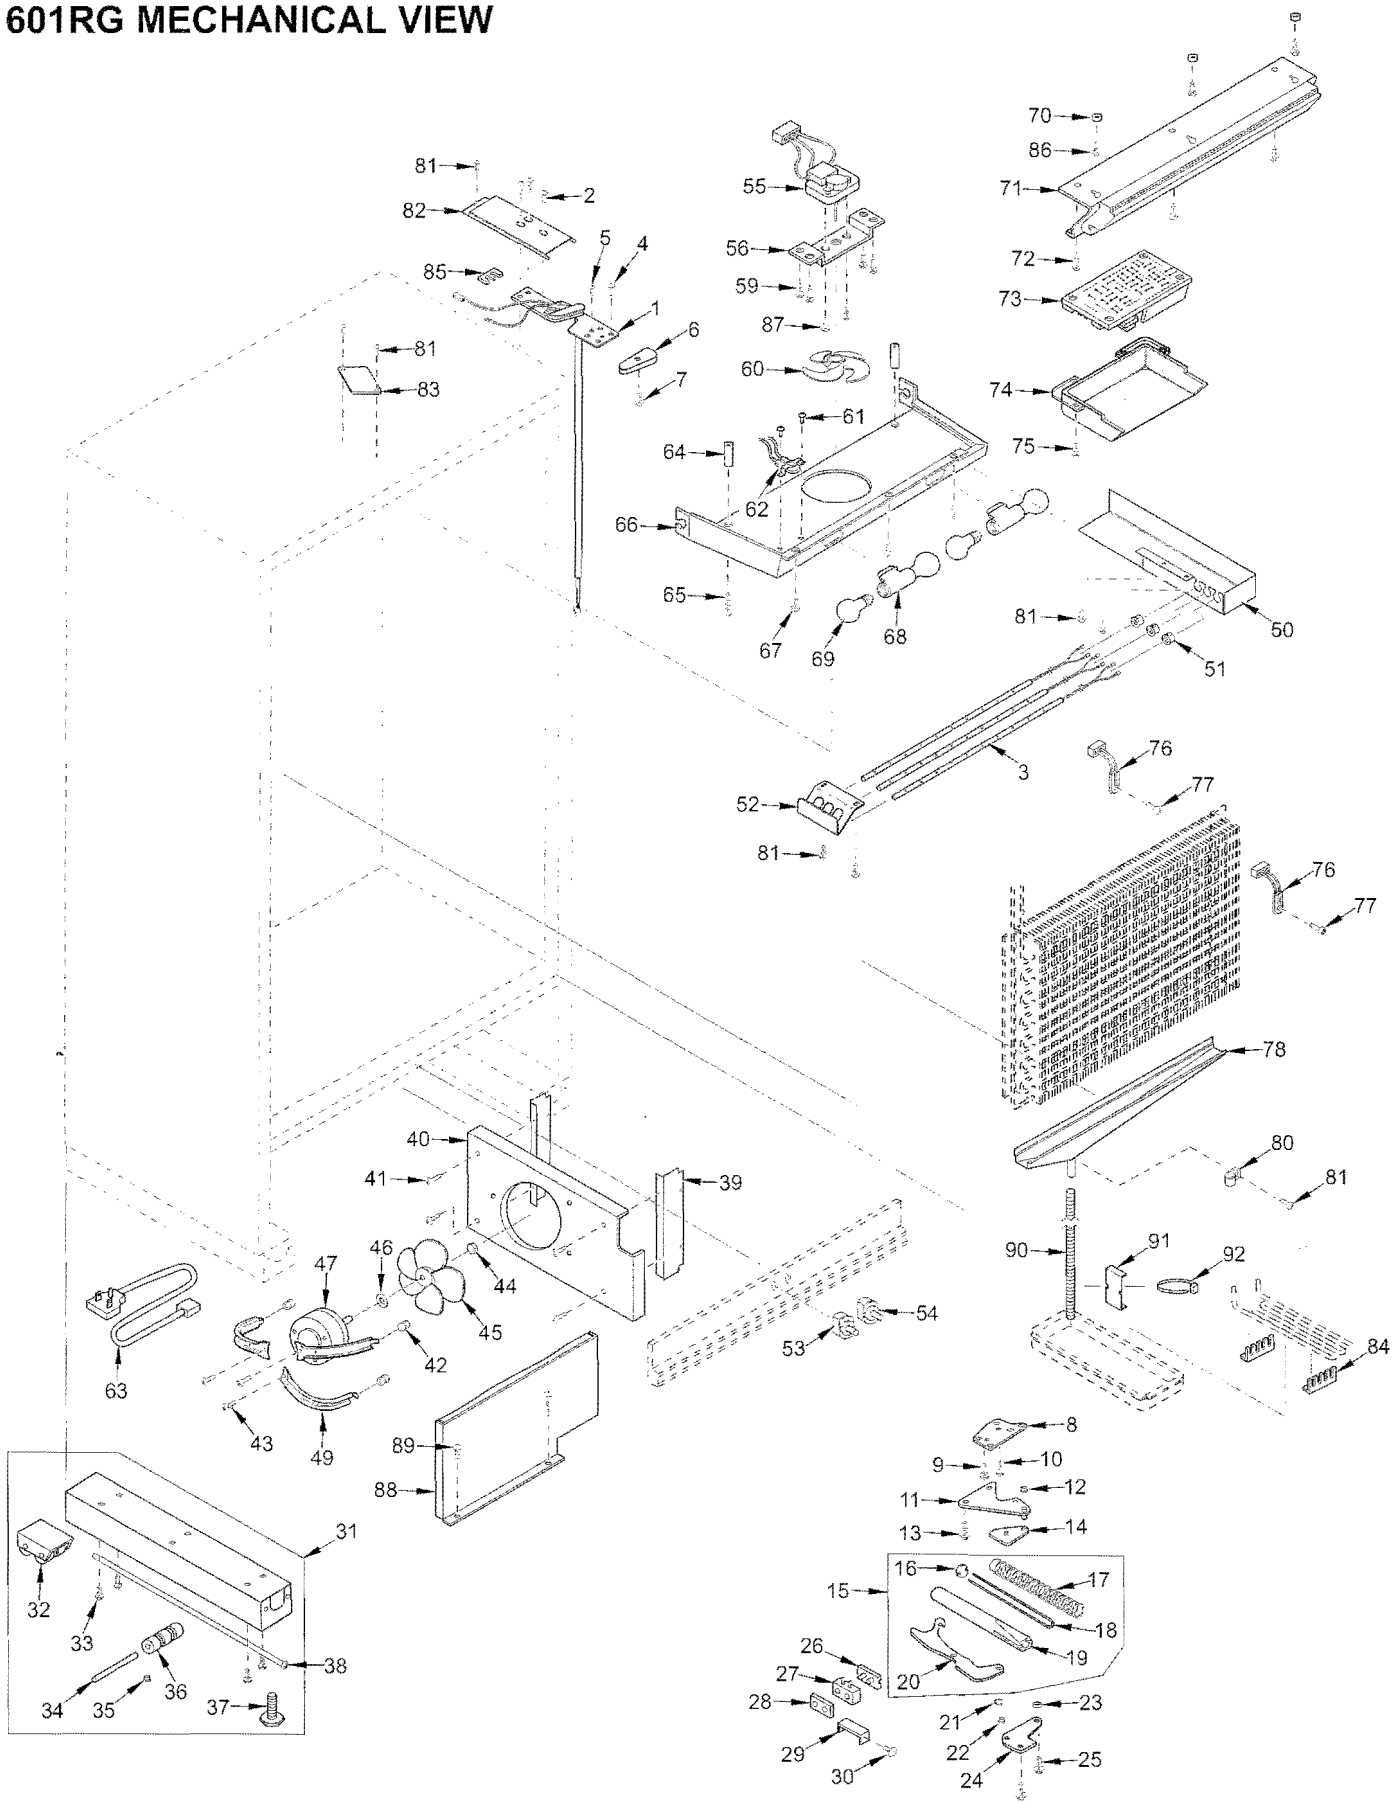

601RG MECHANICAL VIEW

601RG SEALED SYSTEM PARTS LIST

<u>Ref #</u>	<u>Part #</u>	<u>Description</u>
1	3130390	Evaporator, Ref (See SN Breaks)
	3130610	Evaporator, Ref (See SN Breaks)
2	6201270	Screw, #8-18 x 5/8" PH PN SS-Gnd
3	3120390	Condenser
4	0260610	Bracket, Condenser
5	0168040	Bracket, Drier
6	3014230	Filter-Drier, High Side
7	6120170	Locking Cable Tie, Red, 11-1/2"
8	4251310	Heat Exchanger
9	4201880	Compressor, Refrig. (EMI30HER)
10	3111370	Relay, 1351400 (For EMI30HER Service Compressor)
	3111212	Relay, 8EA103 (For EMU30 Production Compressor)
	3111410	Overload, 4TM734LFB (For EMI30HER Service Compressor)
	3111310	Overload, 4TM197NFB (For EMU30 Production Compressor)
	3111070	Capacitor, 12 Mf (For EMU30 Production Compressor)
11	2600196	Drain Pan Heater Loop
12	3421430	Pan Heater Support
13	6200300	Screw, 5/16-18 x 1-1/2" Hex
14	6240050	Flat Washer, 5/16"
15	3150170	Rubber Grommet, Large, 15/16"
16	1801000	Nylon Compressor Mount, 7/16"
17	6160070	Sleeve, 5/16 x 7/16 x 7/8"
18	6150840	Tinnerman J-Clip
19	6200050	Screw, #10-12 X 1/2" Pan Hd
20	0260600	Support, Condenser
21	3014100	Suction Line Drier (Service Only)