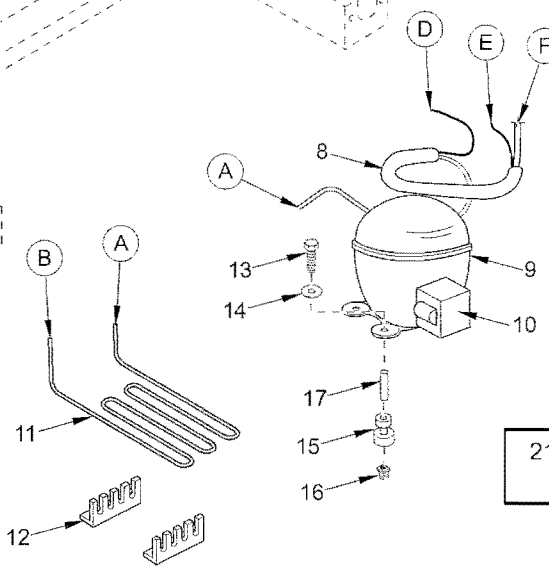

601RG SEALED SYSTEM VIEW

21 - Suction Line Drier
(Not Shown)

601F DOOR PARTS LIST

<u>Ref #</u>	<u>Part #</u>	<u>Description</u>
1	4132943	Freezer Door Assy, Frame/Overlay - RH
	4132944	Freezer Door Assy, Frame/Overlay - LH
	4134523	Freezer Door Assy, SS - RH
	4134524	Freezer Door Assy, SS - LH
2	6200720	Screw, #8-18 x 1/2 Ph Truss Hd
3	2230608	Door Trim, Top LH
	2230609	Door Trim, Top RH
4	3413340	Handle/Trim End Cap
5	6180160	Rivet, Open End Blind, 1/8 X 3/16
6	4132230	Door Handle Assy (Framed)
	4132330	Handle-Side Door Trim (Overlay)
7	6201300	Tapping Screw, #8 x 1/2
8	4132370	Handle/Trim Molding Assy
9	3451000	Magnet, Trim Strip - 3"
10	2230606	Door Trim, Top RH or Bottom LH
	2230607	Door Trim, Top LH or Bottom RH
11	6200720	Screw, #8-18 x 1/2 Ph Truss Hd
12	0180281	Switch Depressor, White
13	6201300	Tapping Screw, #8 x 1/2
14	3420250	Gasket Retainer, Side, 57.875
15	6200410	Screw, #8 x 1/2 Slot Head Hex
16	3420220	Gasket Retainer, 33.312
17	3511310	Door Trim, Hinge Side - Mitered Corner
	3511410	Door Trim, Hinge Side - (SS Model)
18	4132410	Handle Assy, Round (Incl. Stand-offs) (See SN Breaks)
	4133510	Handle Assy, Blunt (Incl. Stand-offs) (See SN Breaks)
	4133690	Handle Assy, SS OBR Standoffs (Incl. Stand-offs) (See SN Breaks)
19	3511320	Handle Stand-off 1" D (See SN Breaks)
	3512150	Standoff, SS Oval, Door (See SN Breaks)
20	6110540	Bolt, #10-24 x 1/2 Flat Socket HD
21	3511520	Handle Mounting Stud
22	6110730	Set Screw #10-32 x 1/4 SS Cone
23	4330480	Door Shelf Assy
24	3212100	Door Gasket