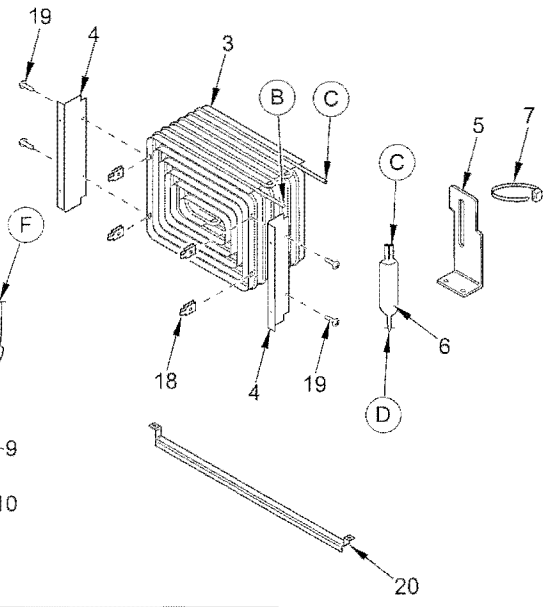

601RG SEALED SYSTEM VIEW

21 - Suction Line Drier
(Not Shown)

601F DOOR PARTS LIST

<u>Ref #</u>	<u>Part #</u>	<u>Description</u>
1	4132943	Freezer Door Assy, Frame/Overlay - RH
	4132944	Freezer Door Assy, Frame/Overlay - LH
	4134523	Freezer Door Assy, SS - RH
	4134524	Freezer Door Assy, SS - LH
2	6200720	Screw, #8-18 x 1/2 Ph Truss Hd
3	2230608	Door Trim, Top LH
	2230609	Door Trim, Top RH
4	3413340	Handle/Trim End Cap
5	6180160	Rivet, Open End Blind, 1/8 X 3/16
6	4132230	Door Handle Assy (Framed)
	4132330	Handle-Side Door Trim (Overlay)
7	6201300	Tapping Screw, #8 x 1/2
8	4132370	Handle/Trim Molding Assy
9	3451000	Magnet, Trim Strip - 3"
10	2230606	Door Trim, Top RH or Bottom LH
	2230607	Door Trim, Top LH or Bottom RH
11	6200720	Screw, #8-18 x 1/2 Ph Truss Hd
12	0180281	Switch Depressor, White
13	6201300	Tapping Screw, #8 x 1/2
14	3420250	Gasket Retainer, Side, 57.875
15	6200410	Screw, #8 x 1/2 Slot Head Hex
16	3420220	Gasket Retainer, 33.312
17	3511310	Door Trim, Hinge Side - Mitered Corner
	3511410	Door Trim, Hinge Side - (SS Model)
18	4132410	Handle Assy, Round (Incl. Stand-offs) (See SN Breaks)
	4133510	Handle Assy, Blunt (Incl. Stand-offs) (See SN Breaks)
	4133690	Handle Assy, SS OBR Standoffs (Incl. Stand-offs) (See SN Breaks)
19	3511320	Handle Stand-off 1" D (See SN Breaks)
	3512150	Standoff, SS Oval, Door (See SN Breaks)
20	6110540	Bolt, #10-24 x 1/2 Flat Socket HD
21	3511520	Handle Mounting Stud
22	6110730	Set Screw #10-32 x 1/4 SS Cone
23	4330480	Door Shelf Assy
24	3212100	Door Gasket