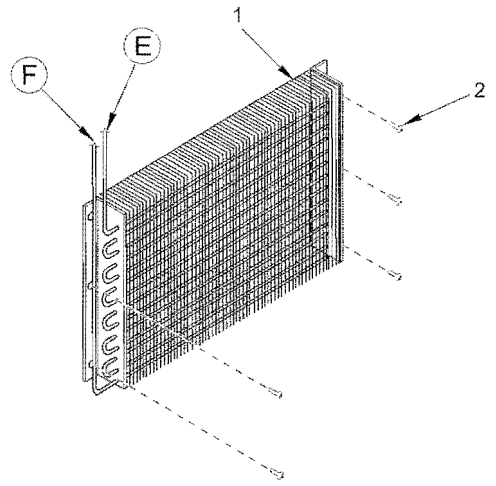

601R SEALED SYSTEM VIEW

18 - Suction Line Drier
(Not Shown)

601RG DOOR PARTS LIST

<u>Ref #</u>	<u>Part #</u>	<u>Description</u>
1	4134615	Refrig. Door Assy, Frame/Overlay - RH
	4134616	Refrig. Door Assy, Frame/Overlay - LH
	4134617	Refrig. Door Assy, Frame/Overlay (HAG) - RH
	4134618	Refrig. Door Assy, Frame/Overlay (HAG) - LH
	4134635	Refrig. Door Assy, SS - RH
	4134636	Refrig. Door Assy, SS - LH
	4134637	Refrig. Door Assy, SS (HAG) - RH
	4134638	Refrig. Door Assy, SS (HAG) - LH
		NOTE: All Door Assy's include Wire Harness / Top Hinge Assy.
2	6200720	Screw, #8-18 x 1/2 Ph Truss Hd
3	2230608	Door Trim, Top LH
	2230609	Door Trim, Top RH
4	3511310	Door Trim, Hinge Side - Mitered Corner
	3511410	Door Trim, Hinge Side - (SS Model)
5	6200720	Screw, #8-18 x 1/2 Ph Truss Hd
6	2230606	Door Trim, Bottom LH
	2230607	Door Trim, Bottom RH
7	0185180	Switch Depressor
8	6201300	Tapping Screw, #8 x 1/2
9	3420250	Gasket Retainer, Side, 57.875
10	3420220	Gasket Retainer, 33.312"
11	6200410	Screw, #8 x 1/2 Slot Head Hex
12	4132230	Door Handle Assy (Framed)
	4132330	Handle-side Door Trim (Overlay)
13	3413340	Handle/Trim End Cap
14	6180160	Rivet, Open End Blind, 1/8 X 3/16
15	6201300	Tapping Screw, #8 x 1/2
16	4132370	Handle/Trim Molding Assy
17	3451000	Magnet, Trim Strip - 3"
18	4133510	Handle Assy, Blunt (Incl. Stand-offs) - (See SN Breaks)
	4133690	Handle Assy, SS OBR Standoffs (Incl. Stand-offs) - (See SN Breaks)
19	3511320	Handle Stand-off 1" D (See SN Breaks)
	3512150	Standoff, SS Oval, Door (See SN Breaks)
20	6110540	Bolt, #10-24 x 1/2 Flat Socket HD
21	3511520	Handle Mounting Stud
22	6110730	Set Screw #10-32 x 1/4 SS Cone
23	3212100	Door Gasket