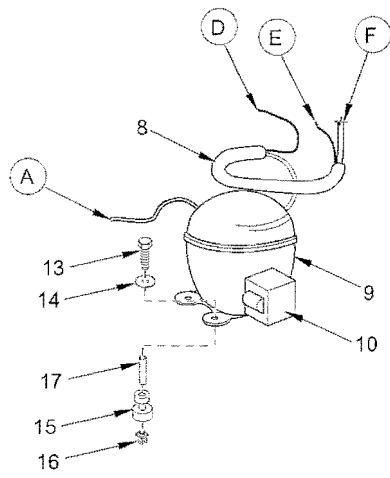

601R SEALED SYSTEM VIEW

18 - Suction Line Drier
(Not Shown)

601RG DOOR PARTS LIST

<u>Ref #</u>	<u>Part #</u>	<u>Description</u>
1	4134615	Refrig. Door Assy, Frame/Overlay - RH
	4134616	Refrig. Door Assy, Frame/Overlay - LH
	4134617	Refrig. Door Assy, Frame/Overlay (HAG) - RH
	4134618	Refrig. Door Assy, Frame/Overlay (HAG) - LH
	4134635	Refrig. Door Assy, SS - RH
	4134636	Refrig. Door Assy, SS - LH
	4134637	Refrig. Door Assy, SS (HAG) - RH
	4134638	Refrig. Door Assy, SS (HAG) - LH
		NOTE: All Door Assy's include Wire Harness / Top Hinge Assy.
2	6200720	Screw, #8-18 x 1/2 Ph Truss Hd
3	2230608	Door Trim, Top LH
	2230609	Door Trim, Top RH
4	3511310	Door Trim, Hinge Side - Mitered Corner
	3511410	Door Trim, Hinge Side - (SS Model)
5	6200720	Screw, #8-18 x 1/2 Ph Truss Hd
6	2230606	Door Trim, Bottom LH
	2230607	Door Trim, Bottom RH
7	0185180	Switch Depressor
8	6201300	Tapping Screw, #8 x 1/2
9	3420250	Gasket Retainer, Side, 57.875
10	3420220	Gasket Retainer, 33.312"
11	6200410	Screw, #8 x 1/2 Slot Head Hex
12	4132230	Door Handle Assy (Framed)
	4132330	Handle-side Door Trim (Overlay)
13	3413340	Handle/Trim End Cap
14	6180160	Rivet, Open End Blind, 1/8 X 3/16
15	6201300	Tapping Screw, #8 x 1/2
16	4132370	Handle/Trim Molding Assy
17	3451000	Magnet, Trim Strip - 3"
18	4133510	Handle Assy, Blunt (Incl. Stand-offs) - (See SN Breaks)
	4133690	Handle Assy, SS OBR Standoffs (Incl. Stand-offs) - (See SN Breaks)
19	3511320	Handle Stand-off 1" D (See SN Breaks)
	3512150	Standoff, SS Oval, Door (See SN Breaks)
20	6110540	Bolt, #10-24 x 1/2 Flat Socket HD
21	3511520	Handle Mounting Stud
22	6110730	Set Screw #10-32 x 1/4 SS Cone
23	3212100	Door Gasket