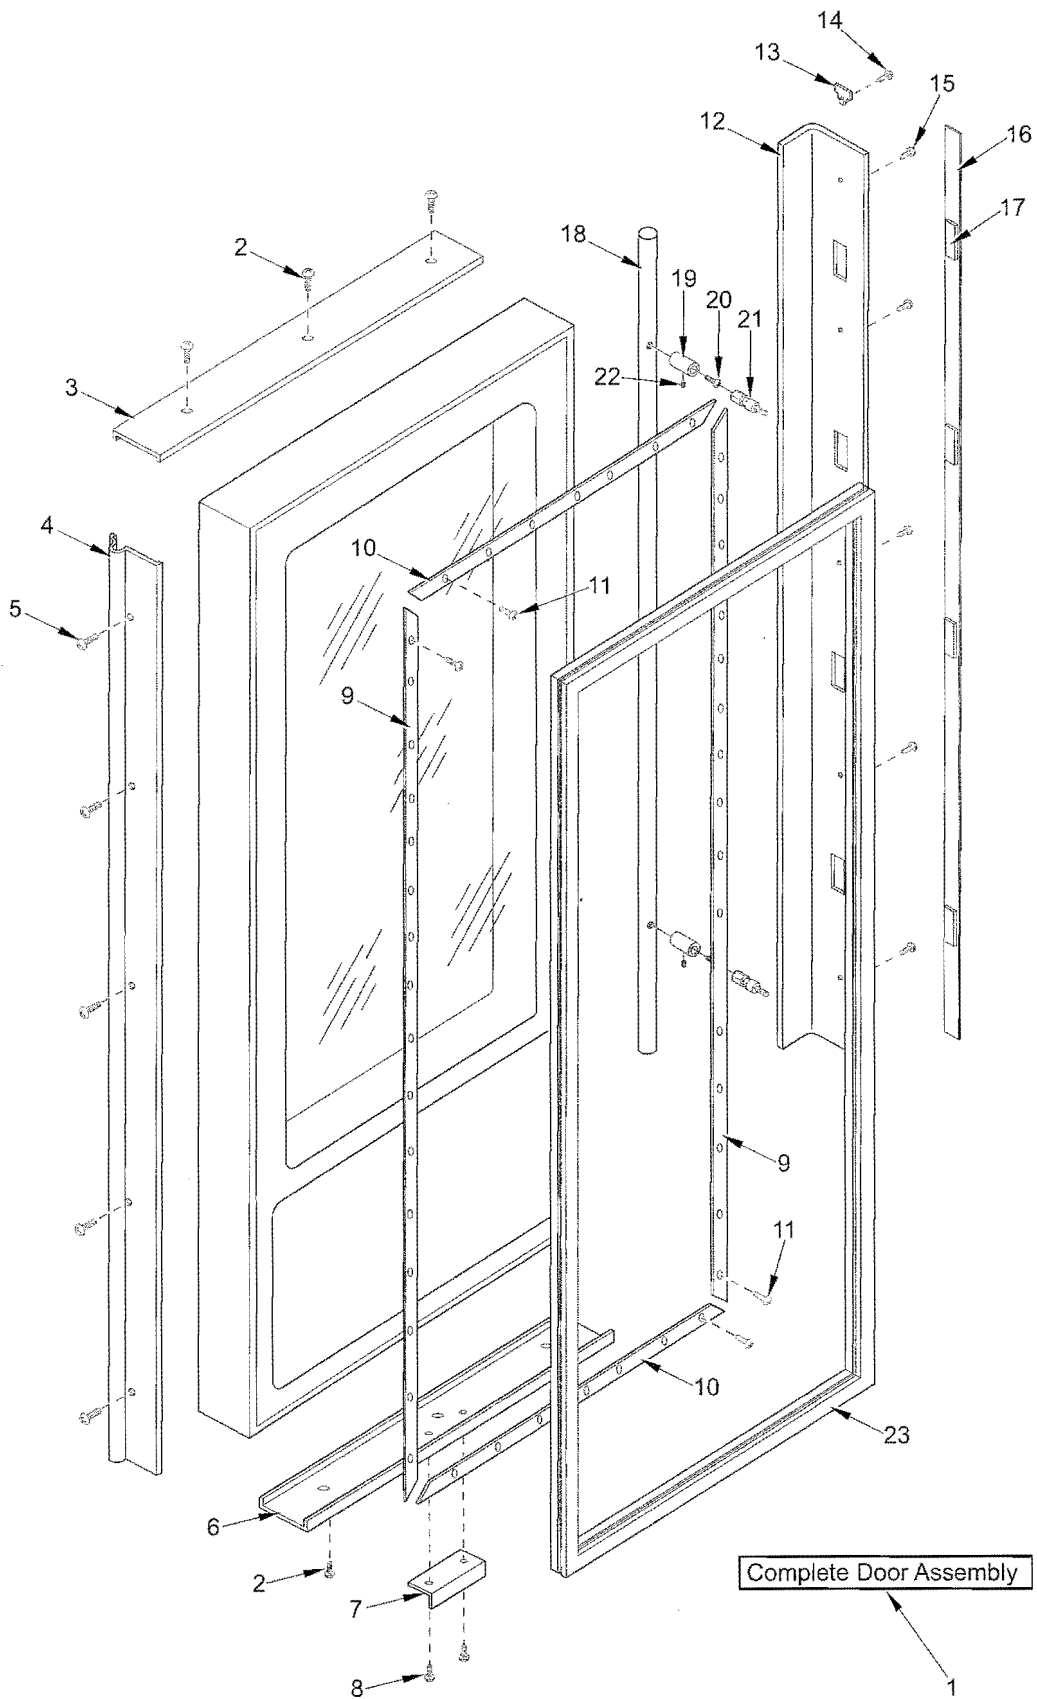

601RG DOOR VIEW

601RG COSMETIC PARTS LIST

Ref #	Part #	Description	Ref #	Part #	Description
1	2234001	Frame, Main Top 36 - RH	27	4151750	Crisper Glass Assy (Incl. Seals)
	2234002	Frame, Main Top 36 - LH	28	3211760	Crisper Glass Seal, Rear
2	6200010	Screw, #10-12 x 3/4 Pan HD	29	3211730	Crisper Glass Seal, Front
3	6200070	Screw, #4-24 x 3/8" Flat HD.	30	3421711	Top Crspr Glass Support, Narrow-RH
4	2210701	Main Frame Angle		3421722	Top Crisper glass Support, Wide-LH
5	2234004	Main Frame, Left-RH	31	3421712	Top Crisper Glass Support, Narrow-LH
	2234005	Main Frame, Left-LH		3421721	Top Crisper Glass Support, Wide-RH
6	2234003	Frame, Main Side Right - RH	32	6201130	Screw, #8x 1/2 Ph Fl Hd SS
	2234006	Main Frame, Right-LH	33	4181440	High Humidity Drawer Assy
7	3601832	Shelf Ladder, Left	34	3413100	Drawer Divider
8	3601831	Shelf Ladder, Right	35	3421770	Humidity Drawer Slide-Frame
9	6200710	Screw, #8-18 x 3/8 Fillister HD	36	4181412	Top Crisper Slide Assy, Wide-LH
10	0166110	Drain Pan		4181421	Top Crisper Slide Assy, Narrow-RH
11	0169790	Front Rail	37	4181411	Top Crisper Slide Assembly, Wide-RH
12	6110020	Bolt, #10-24 x 3/8 Truss HD		4181422	Top Crisper Slide Assy, Narrow-LH
13	0169520	Kickplate	38	6201270	Screw, #8-18 x 5/8 Ph Pn SS-Gnd
	0167820	Kickplate, Stainless Steel	39	3421741	Crisper Filler Strip, Narrow (if RH)
14	6200050	Screw, #10-12 Pan Hd		3421742	Crisper Filler Strip, Wide (if LH)
15	2233901	Upper Grille (Framed/Overlay) - RH	40	3421741	Crisper Filler Strip, Narrow (if LH)
	2233902	Upper Grille (Framed/Overlay) - LH		3421742	Crisper Filler Strip, Wide (if RH)
	0261281	Cover, Grill (Stainless Steel) - RH	41	6201270	Screw, #8-18 x 5/8 Ph Pn SS-Gnd
	0261282	Cover, Grill (Stainless Steel) - LH	42	4161870	Refrig. Light Diffuser Assy
16	6201510	Screw, #8-18 x 3/4 PH Truss HD	43	0201240	Evaporator Cover
17	4242250	Grille Assy, Lwr (Framed/Overlay)	44	6201550	Screw, #8-1/8 Low Profile
	4242360	Grille Assy, SS (See SN Breaks)	45	3412280	Egg Tray Cover
	4242380	Grille Assy, SS (See SN Breaks)	46	3412270	Egg Tray
18	6200790	Screw, #8-18 Black (Framed/Overlay)	47	4131810	Egg Tray with Cover
19	3516670	Trim, Grille Cover (SS)	48	3580882	Grille, Spacer LH
20	3580210	Name Plate, Stick-on		3580881	Grille, Spacer RH
21	6201330	Screw, #8 PH-Pan Head 1"	49	6220320	Screw Grmt
22	3520420	Insert / Diffuser Stand-off	50	6220050	Screw Grmt, 1/2X5/8
23	3602310	Shelf, Glass Cantilever	51	4281060	Compressor Shroud Assy
24	NA		52	3550190	Bottom Hinge Stud
25	NA		53	6150200	Nut, 1/4-20 Hex
26	NA		54	6200020	Screw, #7-16 X 1/2 Pan Hd
			55	4201320	Blocking Kit, 36" (Not Shown)