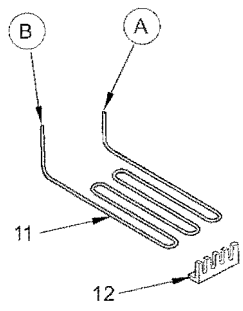

601R SEALED SYSTEM VIEW

18 - Suction Line Drier
(Not Shown)

601RG DOOR PARTS LIST

<u>Ref #</u>	<u>Part #</u>	<u>Description</u>
1	4134615	Refrig. Door Assy, Frame/Overlay - RH
	4134616	Refrig. Door Assy, Frame/Overlay - LH
	4134617	Refrig. Door Assy, Frame/Overlay (HAG) - RH
	4134618	Refrig. Door Assy, Frame/Overlay (HAG) - LH
	4134635	Refrig. Door Assy, SS - RH
	4134636	Refrig. Door Assy, SS - LH
	4134637	Refrig. Door Assy, SS (HAG) - RH
	4134638	Refrig. Door Assy, SS (HAG) - LH
		NOTE: All Door Assy's include Wire Harness / Top Hinge Assy.
2	6200720	Screw, #8-18 x 1/2 Ph Truss Hd
3	2230608	Door Trim, Top LH
	2230609	Door Trim, Top RH
4	3511310	Door Trim, Hinge Side - Mitered Corner
	3511410	Door Trim, Hinge Side - (SS Model)
5	6200720	Screw, #8-18 x 1/2 Ph Truss Hd
6	2230606	Door Trim, Bottom LH
	2230607	Door Trim, Bottom RH
7	0185180	Switch Depressor
8	6201300	Tapping Screw, #8 x 1/2
9	3420250	Gasket Retainer, Side, 57.875
10	3420220	Gasket Retainer, 33.312"
11	6200410	Screw, #8 x 1/2 Slot Head Hex
12	4132230	Door Handle Assy (Framed)
	4132330	Handle-side Door Trim (Overlay)
13	3413340	Handle/Trim End Cap
14	6180160	Rivet, Open End Blind, 1/8 X 3/16
15	6201300	Tapping Screw, #8 x 1/2
16	4132370	Handle/Trim Molding Assy
17	3451000	Magnet, Trim Strip - 3"
18	4133510	Handle Assy, Blunt (Incl. Stand-offs) - (See SN Breaks)
	4133690	Handle Assy, SS OBR Standoffs (Incl. Stand-offs) - (See SN Breaks)
19	3511320	Handle Stand-off 1" D (See SN Breaks)
	3512150	Standoff, SS Oval, Door (See SN Breaks)
20	6110540	Bolt, #10-24 x 1/2 Flat Socket HD
21	3511520	Handle Mounting Stud
22	6110730	Set Screw #10-32 x 1/4 SS Cone
23	3212100	Door Gasket