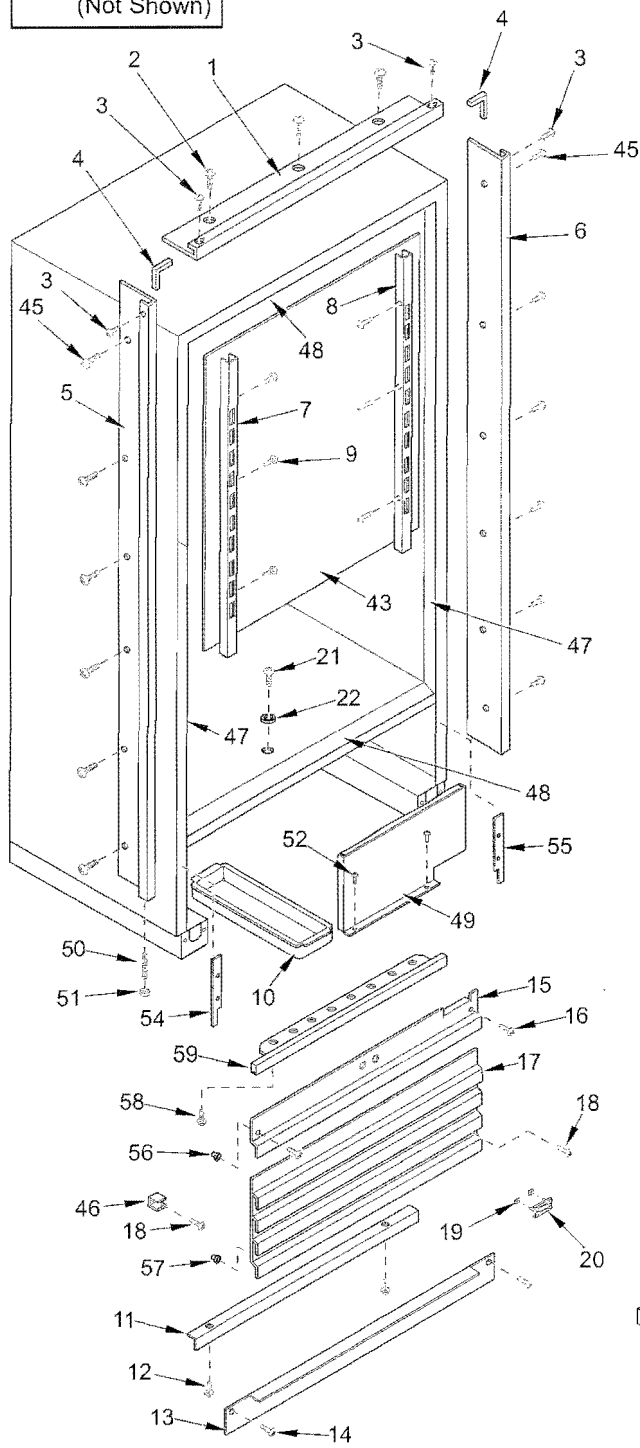

601F COSMETIC VIEW

53 - Blocking Kit
(Not Shown)

601F MECHANICAL PARTS LIST