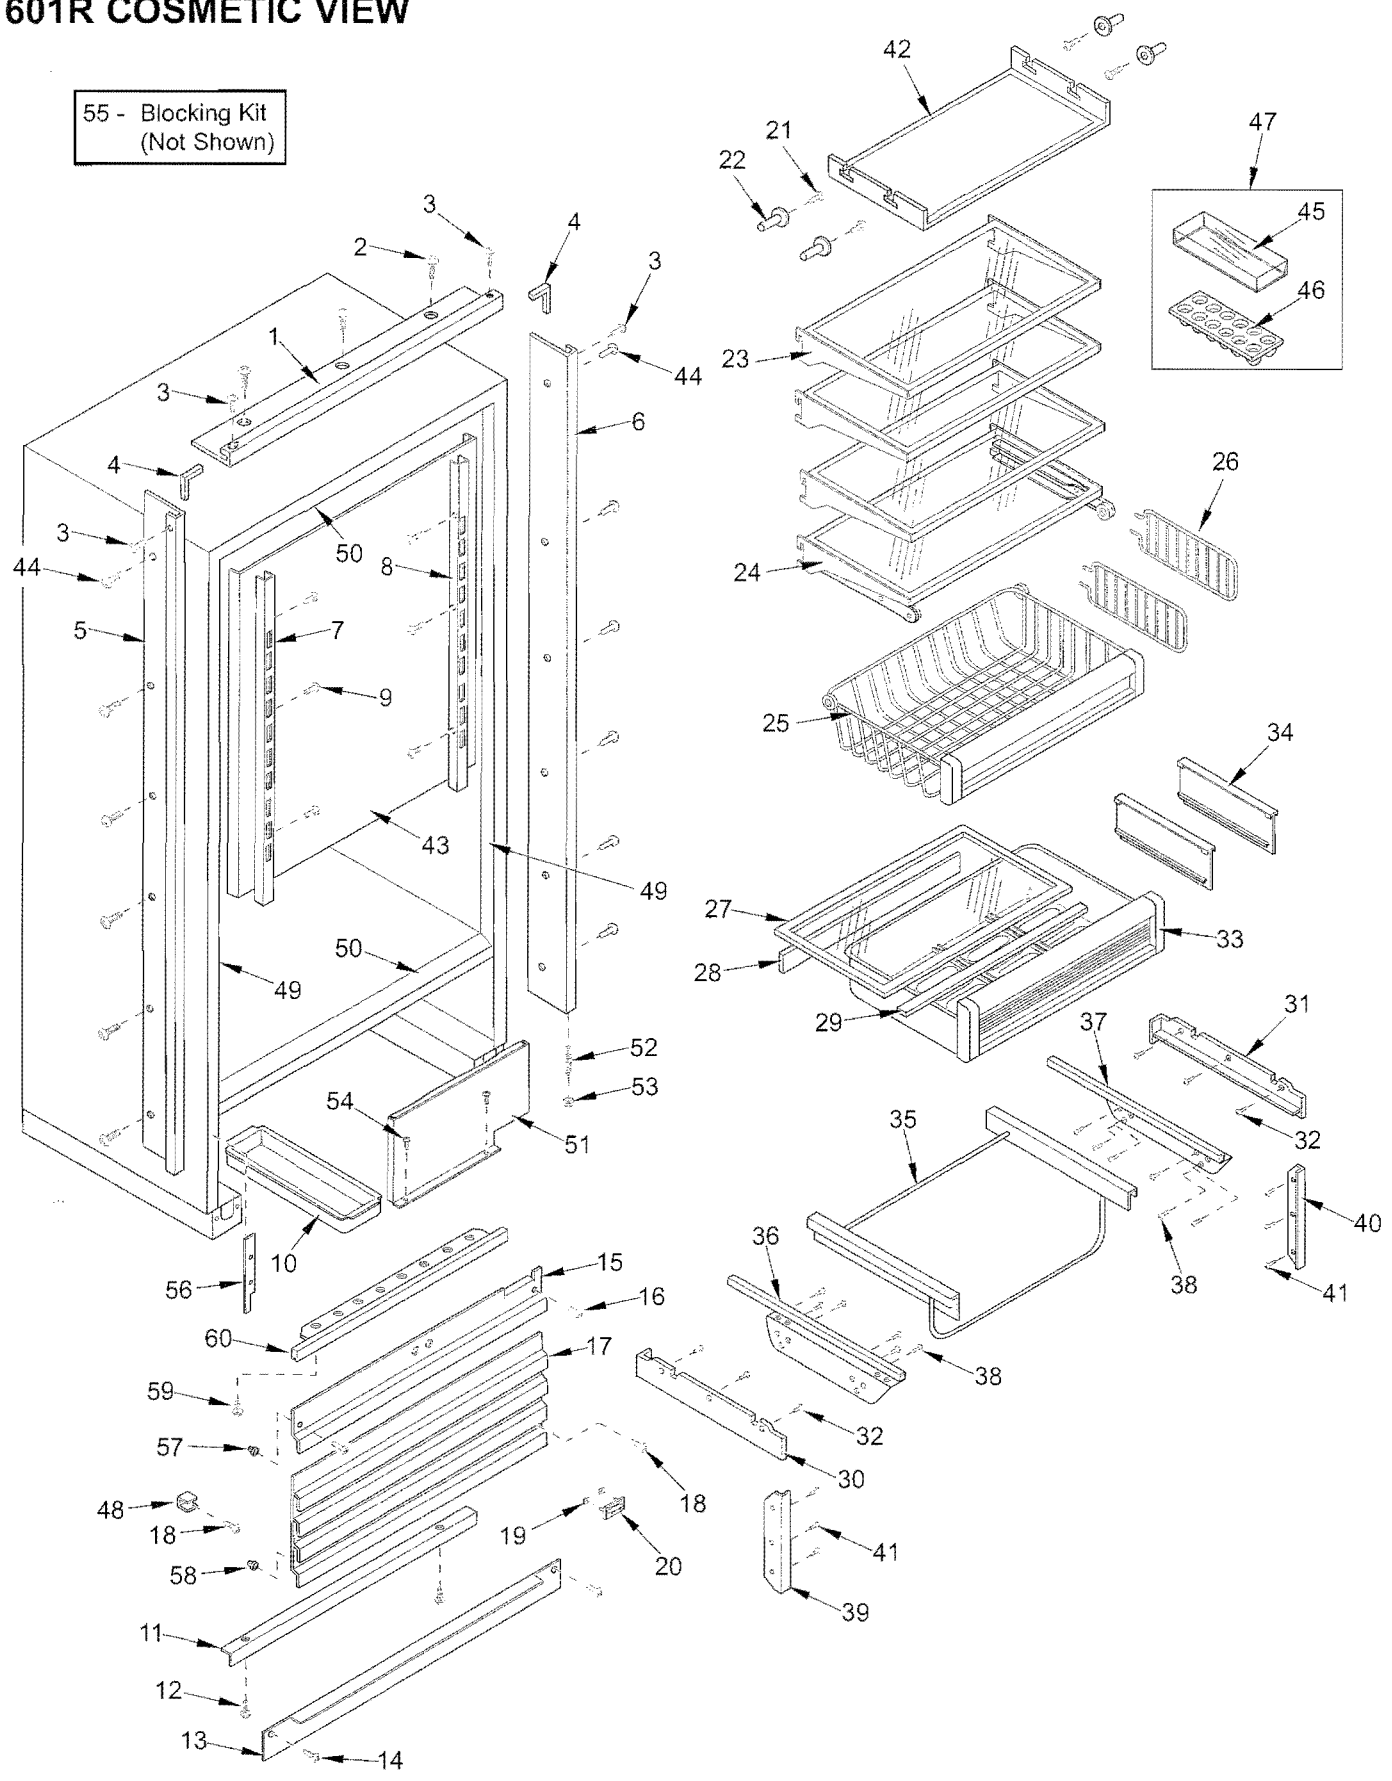

601R COSMETIC VIEW

55 - Blocking Kit
(Not Shown)

601R MECHANICAL PARTS LIST