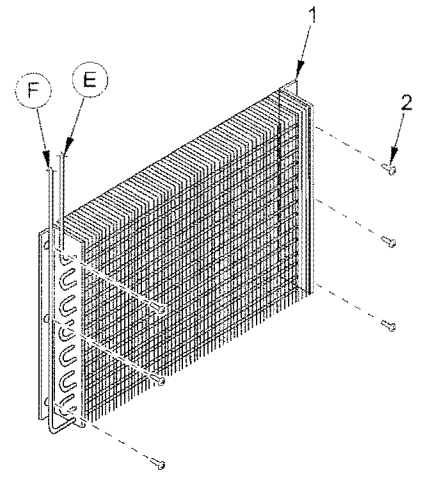

601RG SEALED SYSTEM VIEW

21 - Suction Line Drier
(Not Shown)

601F DOOR PARTS LIST

<u>Ref #</u>	<u>Part #</u>	<u>Description</u>
1	4132943	Freezer Door Assy, Frame/Overlay - RH
	4132944	Freezer Door Assy, Frame/Overlay - LH
	4134523	Freezer Door Assy, SS - RH
	4134524	Freezer Door Assy, SS - LH
2	6200720	Screw, #8-18 x 1/2 Ph Truss Hd
3	2230608	Door Trim, Top LH
	2230609	Door Trim, Top RH
4	3413340	Handle/Trim End Cap
5	6180160	Rivet, Open End Blind, 1/8 X 3/16
6	4132230	Door Handle Assy (Framed)
	4132330	Handle-Side Door Trim (Overlay)
7	6201300	Tapping Screw, #8 x 1/2
8	4132370	Handle/Trim Molding Assy
9	3451000	Magnet, Trim Strip - 3"
10	2230606	Door Trim, Top RH or Bottom LH
	2230607	Door Trim, Top LH or Bottom RH
11	6200720	Screw, #8-18 x 1/2 Ph Truss Hd
12	0180281	Switch Depressor, White
13	6201300	Tapping Screw, #8 x 1/2
14	3420250	Gasket Retainer, Side, 57.875
15	6200410	Screw, #8 x 1/2 Slot Head Hex
16	3420220	Gasket Retainer, 33.312
17	3511310	Door Trim, Hinge Side - Mitered Corner
	3511410	Door Trim, Hinge Side - (SS Model)
18	4132410	Handle Assy, Round (Incl. Stand-offs) (See SN Breaks)
	4133510	Handle Assy, Blunt (Incl. Stand-offs) (See SN Breaks)
	4133690	Handle Assy, SS OBR Standoffs (Incl. Stand-offs) (See SN Breaks)
19	3511320	Handle Stand-off 1" D (See SN Breaks)
	3512150	Standoff, SS Oval, Door (See SN Breaks)
20	6110540	Bolt, #10-24 x 1/2 Flat Socket HD
21	3511520	Handle Mounting Stud
22	6110730	Set Screw #10-32 x 1/4 SS Cone
23	4330480	Door Shelf Assy
24	3212100	Door Gasket