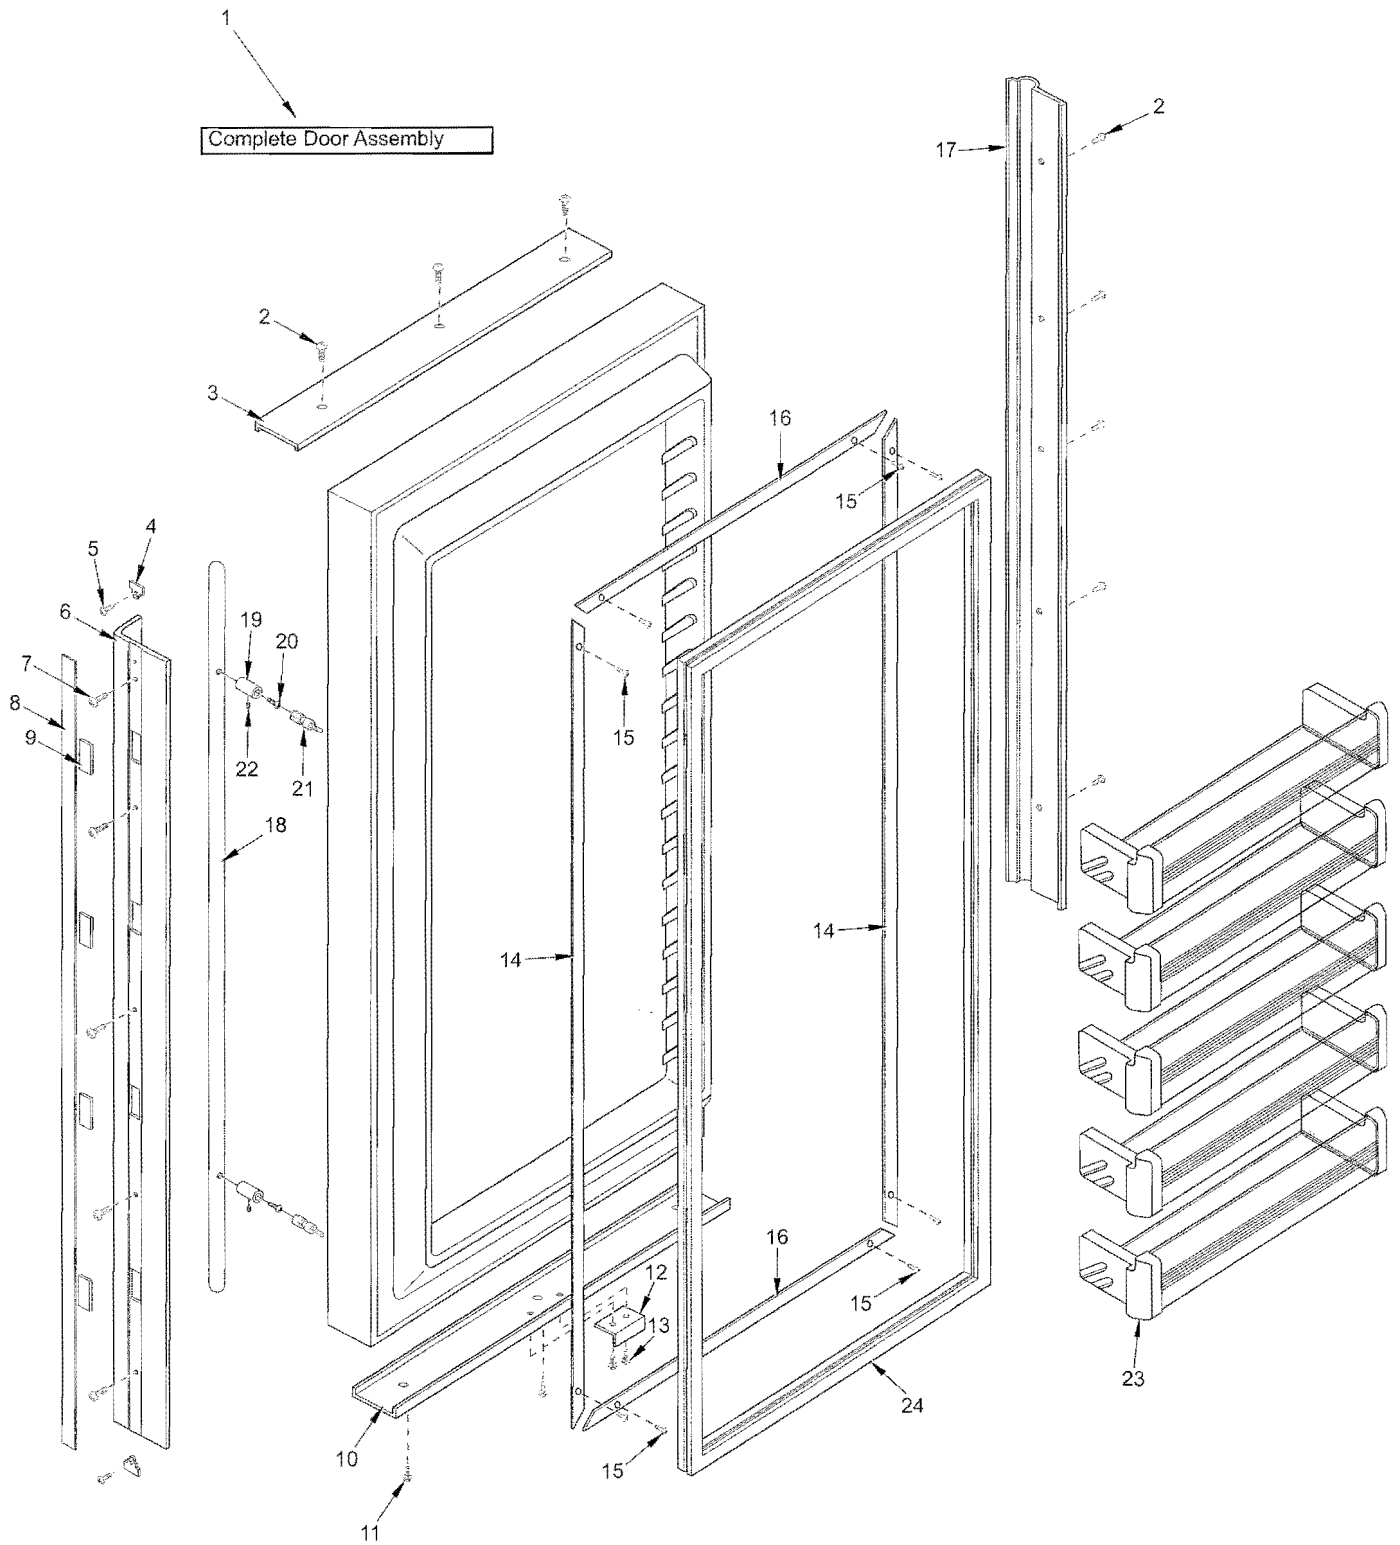

601F DOOR PARTS LIST

<u>Ref #</u>	<u>Part #</u>	<u>Description</u>
1	4132943	Freezer Door Assy, Frame/Overlay - RH
	4132944	Freezer Door Assy, Frame/Overlay - LH
	4134523	Freezer Door Assy, SS - RH
	4134524	Freezer Door Assy, SS - LH
2	6200720	Screw, #8-18 x 1/2 Ph Truss Hd
3	2230608	Door Trim, Top LH
	2230609	Door Trim, Top RH
4	3413340	Handle/Trim End Cap
5	6180160	Rivet, Open End Blind, 1/8 X 3/16
6	4132230	Door Handle Assy (Framed)
	4132330	Handle-Side Door Trim (Overlay)
7	6201300	Tapping Screw, #8 x 1/2
8	4132370	Handle/Trim Molding Assy
9	3451000	Magnet, Trim Strip - 3"
10	2230606	Door Trim, Top RH or Bottom LH
	2230607	Door Trim, Top LH or Bottom RH
11	6200720	Screw, #8-18 x 1/2 Ph Truss Hd
12	0180281	Switch Depressor, White
13	6201300	Tapping Screw, #8 x 1/2
14	3420250	Gasket Retainer, Side, 57.875
15	6200410	Screw, #8 x 1/2 Slot Head Hex
16	3420220	Gasket Retainer, 33.312
17	3511310	Door Trim, Hinge Side - Mitered Corner
	3511410	Door Trim, Hinge Side - (SS Model)
18	4132410	Handle Assy, Round (Incl. Stand-offs) (See SN Breaks)
	4133510	Handle Assy, Blunt (Incl. Stand-offs) (See SN Breaks)
	4133690	Handle Assy, SS OBR Standoffs (Incl. Stand-offs) (See SN Breaks)
19	3511320	Handle Stand-off 1" D (See SN Breaks)
	3512150	Standoff, SS Oval, Door (See SN Breaks)
20	6110540	Bolt, #10-24 x 1/2 Flat Socket HD
21	3511520	Handle Mounting Stud
22	6110730	Set Screw #10-32 x 1/4 SS Cone
23	4330480	Door Shelf Assy
24	3212100	Door Gasket

601F DOOR VIEW