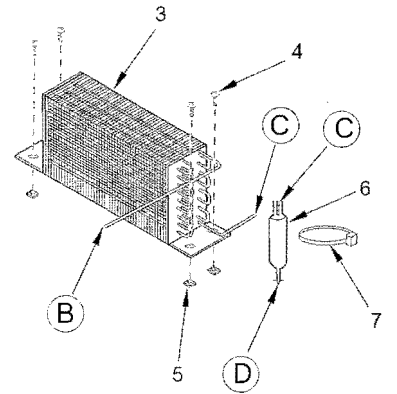

601R SEALED SYSTEM VIEW

18 - Suction Line Drier
(Not Shown)

601RG DOOR PARTS LIST

<u>Ref #</u>	<u>Part #</u>	<u>Description</u>
1	4134615	Refrig. Door Assy, Frame/Overlay - RH
	4134616	Refrig. Door Assy, Frame/Overlay - LH
	4134617	Refrig. Door Assy, Frame/Overlay (HAG) - RH
	4134618	Refrig. Door Assy, Frame/Overlay (HAG) - LH
	4134635	Refrig. Door Assy, SS - RH
	4134636	Refrig. Door Assy, SS - LH
	4134637	Refrig. Door Assy, SS (HAG) - RH
	4134638	Refrig. Door Assy, SS (HAG) - LH
		NOTE: All Door Assy's include Wire Harness / Top Hinge Assy.
2	6200720	Screw, #8-18 x 1/2 Ph Truss Hd
3	2230608	Door Trim, Top LH
	2230609	Door Trim, Top RH
4	3511310	Door Trim, Hinge Side - Mitered Corner
	3511410	Door Trim, Hinge Side - (SS Model)
5	6200720	Screw, #8-18 x 1/2 Ph Truss Hd
6	2230606	Door Trim, Bottom LH
	2230607	Door Trim, Bottom RH
7	0185180	Switch Depressor
8	6201300	Tapping Screw, #8 x 1/2
9	3420250	Gasket Retainer, Side, 57.875
10	3420220	Gasket Retainer, 33.312"
11	6200410	Screw, #8 x 1/2 Slot Head Hex
12	4132230	Door Handle Assy (Framed)
	4132330	Handle-side Door Trim (Overlay)
13	3413340	Handle/Trim End Cap
14	6180160	Rivet, Open End Blind, 1/8 X 3/16
15	6201300	Tapping Screw, #8 x 1/2
16	4132370	Handle/Trim Molding Assy
17	3451000	Magnet, Trim Strip - 3"
18	4133510	Handle Assy, Blunt (Incl. Stand-offs) - (See SN Breaks)
	4133690	Handle Assy, SS OBR Standoffs (Incl. Stand-offs) - (See SN Breaks)
19	3511320	Handle Stand-off 1" D (See SN Breaks)
	3512150	Standoff, SS Oval, Door (See SN Breaks)
20	6110540	Bolt, #10-24 x 1/2 Flat Socket HD
21	3511520	Handle Mounting Stud
22	6110730	Set Screw #10-32 x 1/4 SS Cone
23	3212100	Door Gasket