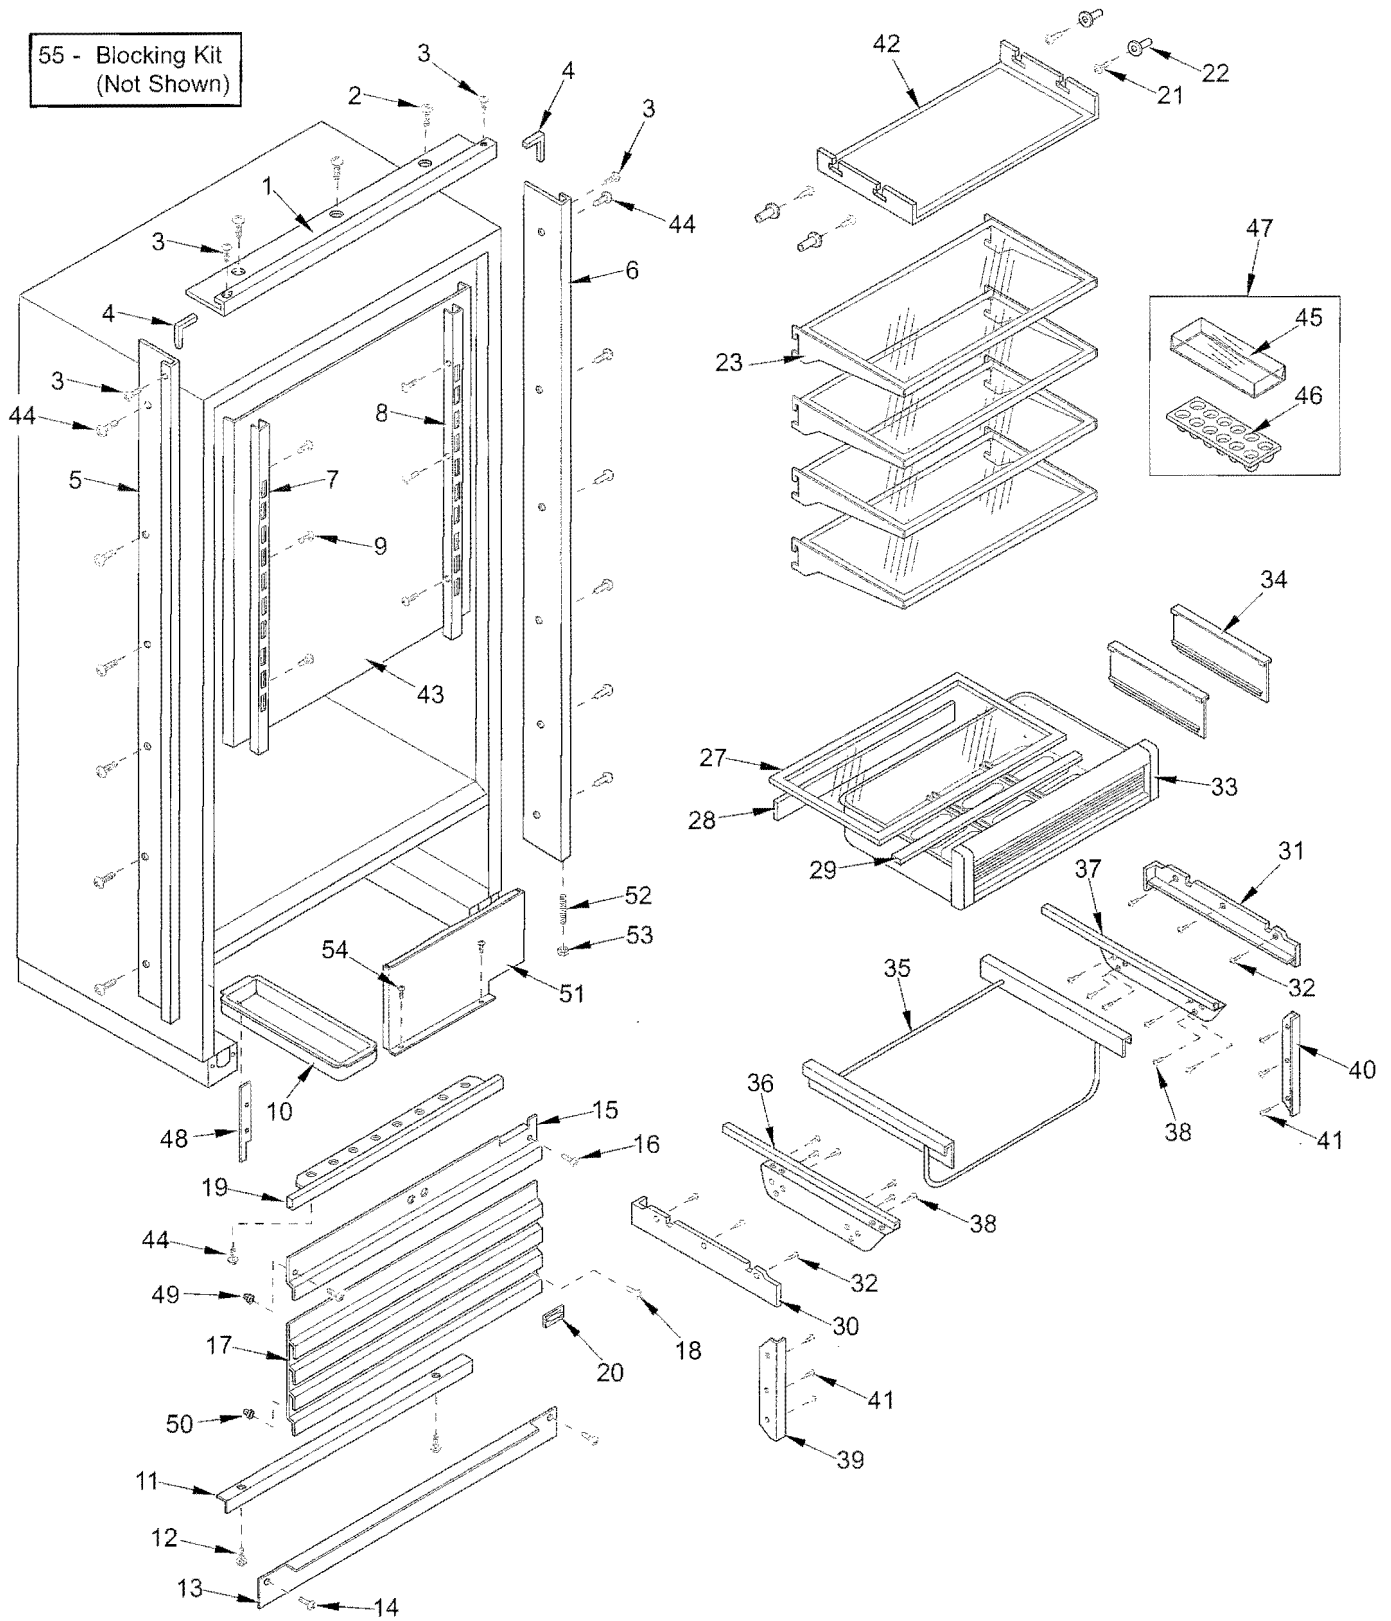

601RG COSMETIC VIEW

601RG MECHANICAL PARTS LIST