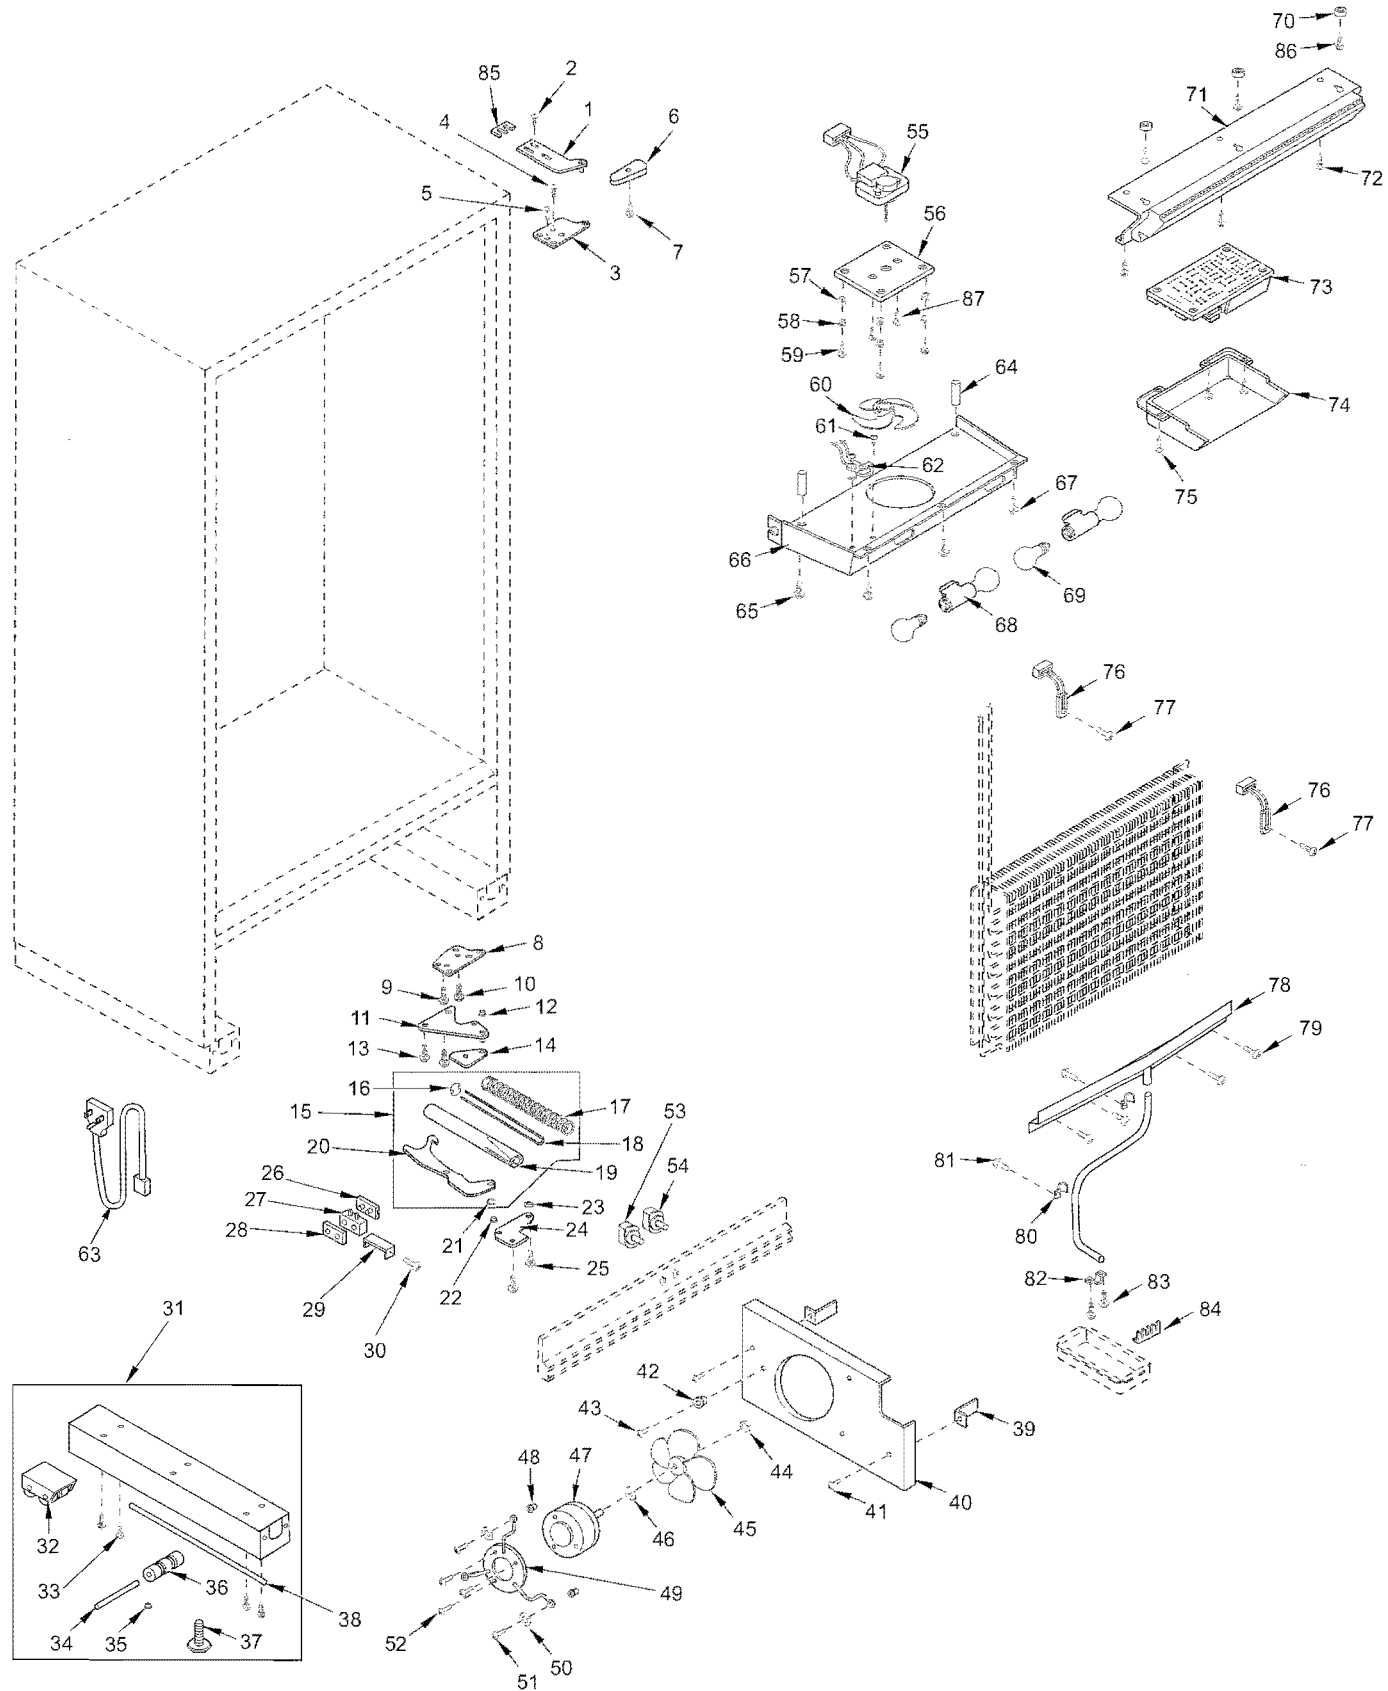

601R MECHANICAL VIEW

601R SEALED SYSTEM PARTS LIST

<u>Ref #</u>	<u>Part #</u>	<u>Description</u>
1	3130390	Evaporator, Ref (See SN Breaks)
	3130610	Evaporator, Ref (See SN Breaks)
2	6201270	Screw, #8-18 x 5/8" PH PN SS-Gnd
3	3120320	Condenser (See SN Breaks)
	3120390	Condenser (See SN Breaks)
4	6110020	Bolt, #10-24 x 3/8" Truss HD
5	6150080	Nut-Flat, #10-24
6	3014230	Filter-Drier, High Side
7	6120170	Locking Cable Tie, Red, 11-1/2"
8	4251310	Heat Exchanger
9	4201880	Compressor, Refrig. (EMI30HER)
10	3111370	Relay (1351400)
	3111410	Overload (4TM734LFB)
11	2600196	Drain Pan Heater Loop
12	3421430	Pan Heater Support
13	6200300	Screw, 5/16-18 x 1-1/2" Hex
14	6240050	Flat Washer, 5/16"
15	3150170	Rubber Grommet, Large, 15/16"
16	1801000	Nylon Compressor Mount, 7/16"
17	6160070	Sleeve, 5/16 x 7/16 x 7/8"
18	3014100	Suction Line Drier (Service Only)