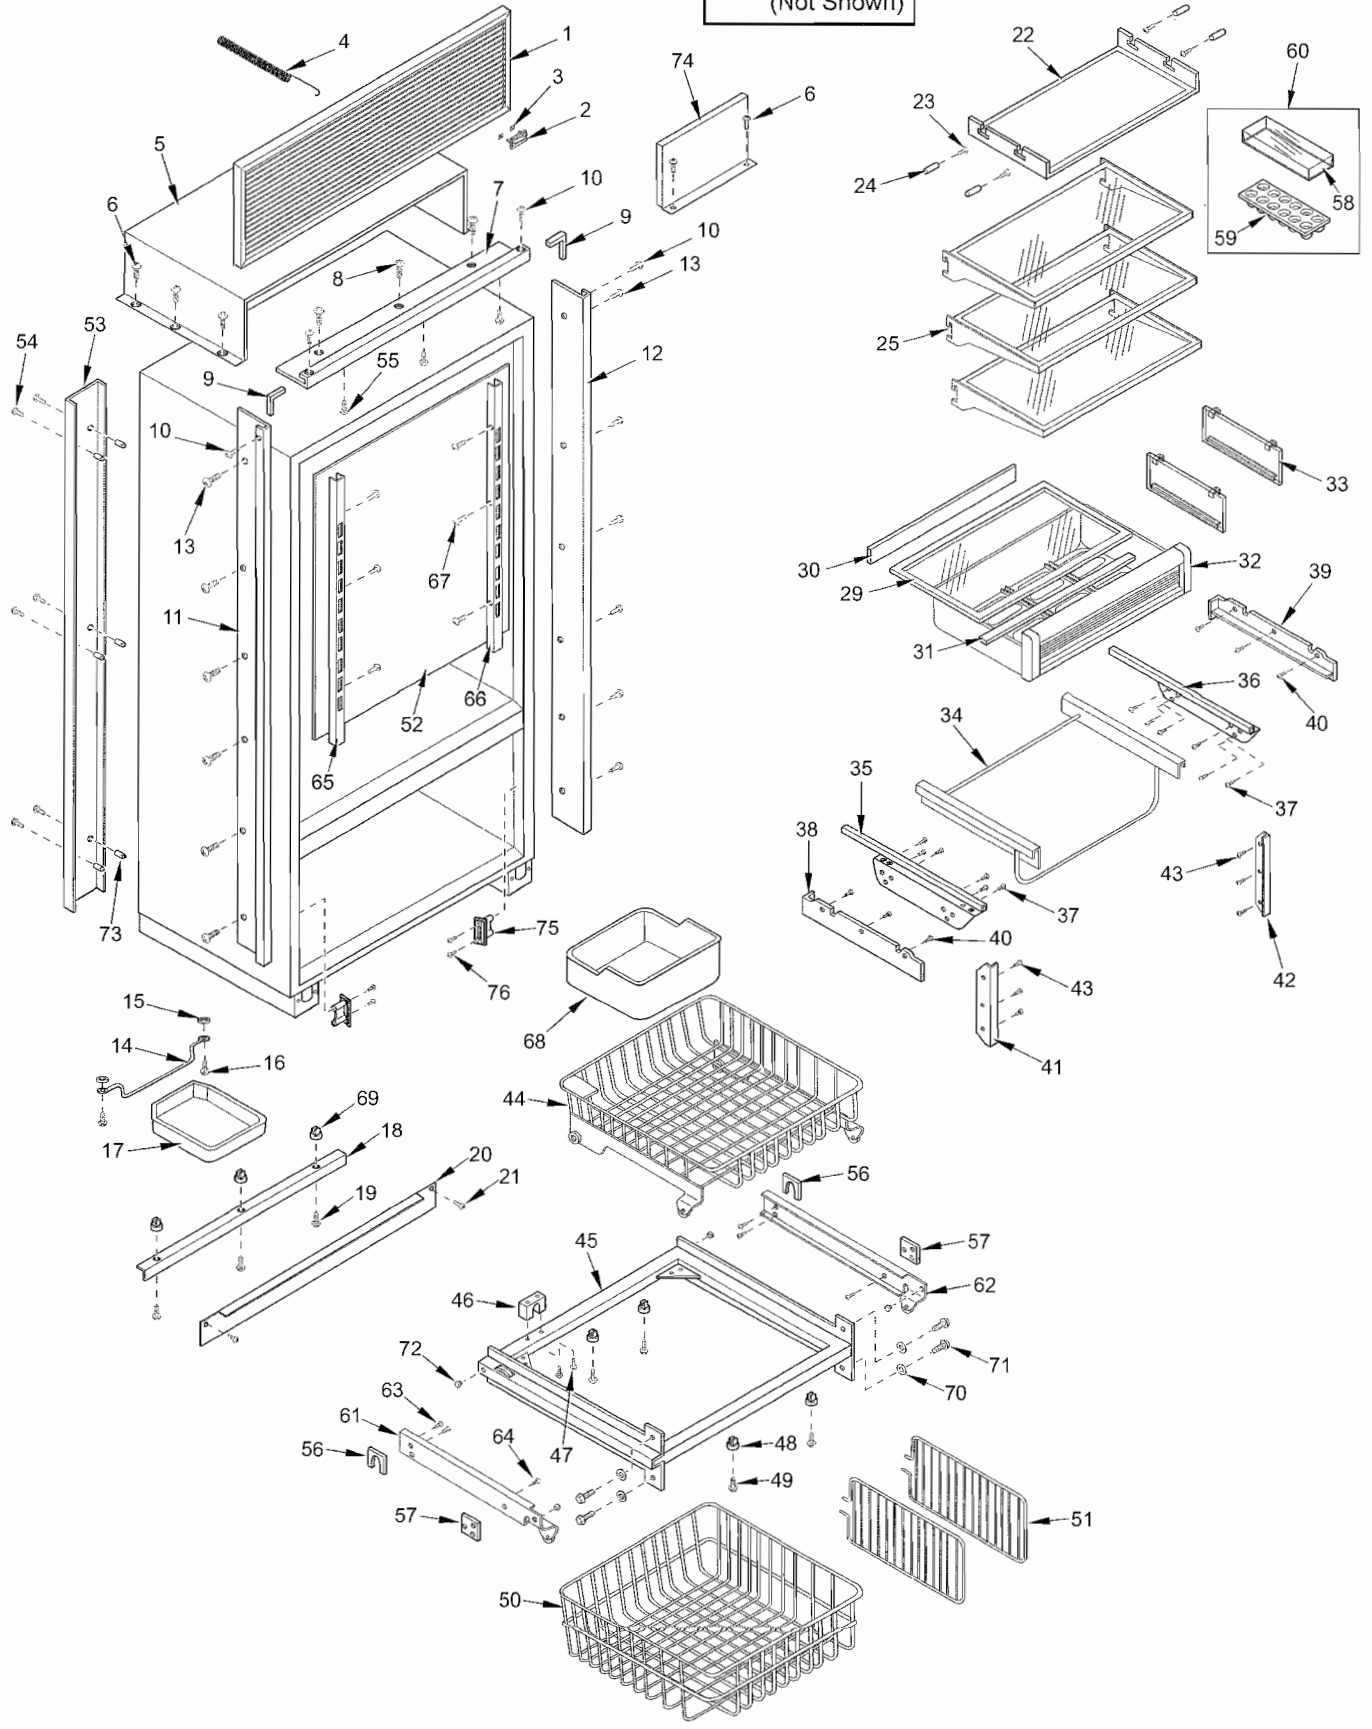

650G DOOR VIEW

650G COSMETIC VIEW

77 - Blocking Kit
(Not Shown)

650G MECHANICAL VIEW

650G SEALED SYSTEM VIEW

25 - Suction Line Drier
(Not Shown)

680 DOOR PARTS LIST

Ref #	Part #	Description	Ref #	Part #	Description
1	4132675	Fre Door Assy-Framd(See SN Breaks)	28	4330620	Dairy Compartment Assembly
	4132925	Fre Door Assy-Framd(See SN Breaks)	29	3211910	Dairy Compartment Gasket
	4132695	Fre Door Assy - SS (See SN Breaks)	30	4330630	Upper Refrig. Door Shelf Assembly
	4133275	Fre Door Assy - SS (See SN Breaks)	31	4330550	Refrig. Door Shelf Assembly (Regular)
2	6200720	Screw, #8-18 x 1/2 PH Truss HD		4330540	Gallon Door Shelf Assy (Sales Acc.)
3	2230617	Door Trim, Top; Freezer	32	3212180	Door Gasket, Refrigerator
4	6200720	Screw, #8-18 x 1/2 PH Truss HD	33	6200840	Screw, #10 x 1/2" PH FH AB SS
5	4200940	Switch Depressor (Includes Screw)	34	3413451	Top Trim Filler, Freezer Door
6	3413340	Handle/Trim End Cap	35	3511470	Vertical Trim Strip
7	6180160	Rivet, Open End Blind, 1/8" X 3/16"	36	P1/P2	Hndl Insrt-Brt White / Almond Buff
8	4132650	Door Handle Assy, 67.88"		P3/P4	Handle Insert-Camel/Adobe
9	6201300	Tapping Screw, #8 x 1/2"		P5	Handle Insert-Brushed Pewter
10	4131860	Handle/Trim Molding Assembly		P6/P7	Hndl Insrt-Smoke Gray / Charcoal
11	3451000	Magnet, Trim Strip - 3"		P8/P9	Hndl Insrt-Port Brown / Black Slate
12	2230618	Door Trim, Bottom; Freezer		P10	Handle Insert-Stainless Steel
13	3420260	Gasket Retainer, 66.875"		P11	Handle Insert-White Enamel
14	6200410	Screw, #8 x 1/2" Slot Head Hex		P12	Handle Insert-Avocado Enamel
15	3421610	Gasket Retainer, 13.813"		P13	Handle Insert-Harvest Gold Enamel
16	3511131	Door Trim, Hinge Side - Mitered Corner		P14	Handle Insert-Almond Enamel
	3511130	Door Trim, Hinge Side - (SS Model)		P15	Handle Insert-Coffee Enamel
17	4132630	Handle Assy, SS 7/8"D X 43"L-Ref (Incl Stnd-off) (See SN Breaks)	37	3413452	Bottom Trim Filler, Freezer Door
	4133100	Handle Assy, SS 1"D Rnd-Ref (Incl Stnd-off) (See SN Breaks)	38	3413441	Top Trim Filler, Refrig. Door
	4133650	Handle Assy, SS 1"D Blnt-Ref (Incl Stnd-off) (See SN Breaks)	39	3413442	Bottom Trim Filler, Refrig. Door
	4133740	Handle Assy, SS OBR Standoff-Ref (See SN Breaks)	40	6200900	Screw, #8 x 1/2" PH FH Hi-Lo
18	3511490	Refrig Hndl Stand-off, 7/8"D / 3.5 Deg. (See SN Breaks)	41	G1	Glass Well-Bright White
	3511850	Refrig Hndl Stand-off, 1"D / 3.5 Deg. (See SN Breaks)		G2	Glass Well-Almond Buff
	3512170	Standoff, SS Oval, Ref 4 Deg. (See SN Breaks)		G3	Glass Well-Camel
19	6110720	Bolt #10-24X1/2 Socket HD Cap		G4	Glass Well-Adobe
20	3511520	Handle Mounting Stud		G5	Glass Well-Brushed Pewter
21	6110730	Set Screw #10-32 X 1/4 SS Cone		G6	Glass Well-Smoke Gray
22	4330580	Fre Door Shelf Assy (See SN Breaks)		G7	Glass Well-Charcoal
	4330650	Fre Door Shelf Assy (See SN Breaks)		G8	Glass Well-Port Brown
23	3211670	Door Gasket, Fre (See SN Breaks)		G9	Glass Well-Black Slate
	3212190	Door Gasket, Fre (See SN Breaks)		3413410	Glass Well-Stnls Steel (SS Model Only)
24	4132665	Ref Door Assy-Framd(See SN Breaks)	42	4132640	Handle Assy, SS 7/8"D-Fre (Incl Stnd-off) (See SN Breaks)
	4132915	Ref Door Assy-Framd(See SN Breaks)		4133110	Hndl Assy, SS 1"D Rnd-Fre (Incl Stnd-offs) (See SN Breaks)
	4132685	Ref Door Assy - SS (See SN Breaks)		4133660	Hndl Assy, SS 1"D Blnt-Fre (Incl Stnd-offs) (See SN Breaks)
	4133265	Ref Door Assy - SS (See SN Breaks)		4133750	Handle Assy, SS OBR Standoff-Fre (See SN Breaks)
25	2230615	Door Trim, Top; Refrigerator	43	3511480	Fre. Handle Stand-off, 7/8"D / 10 Deg. (See SN Breaks)
26	2230616	Door Trim, Bottom; Refrigerator		3511860	Fre. Handle Stand-off, 1"D / 10 Deg. (See SN Breaks)
27	3421620	Gasket Retainer, 23.125"		3152180	Standoff, SS Oval, Fre 10 Deg. (See SN Breaks)