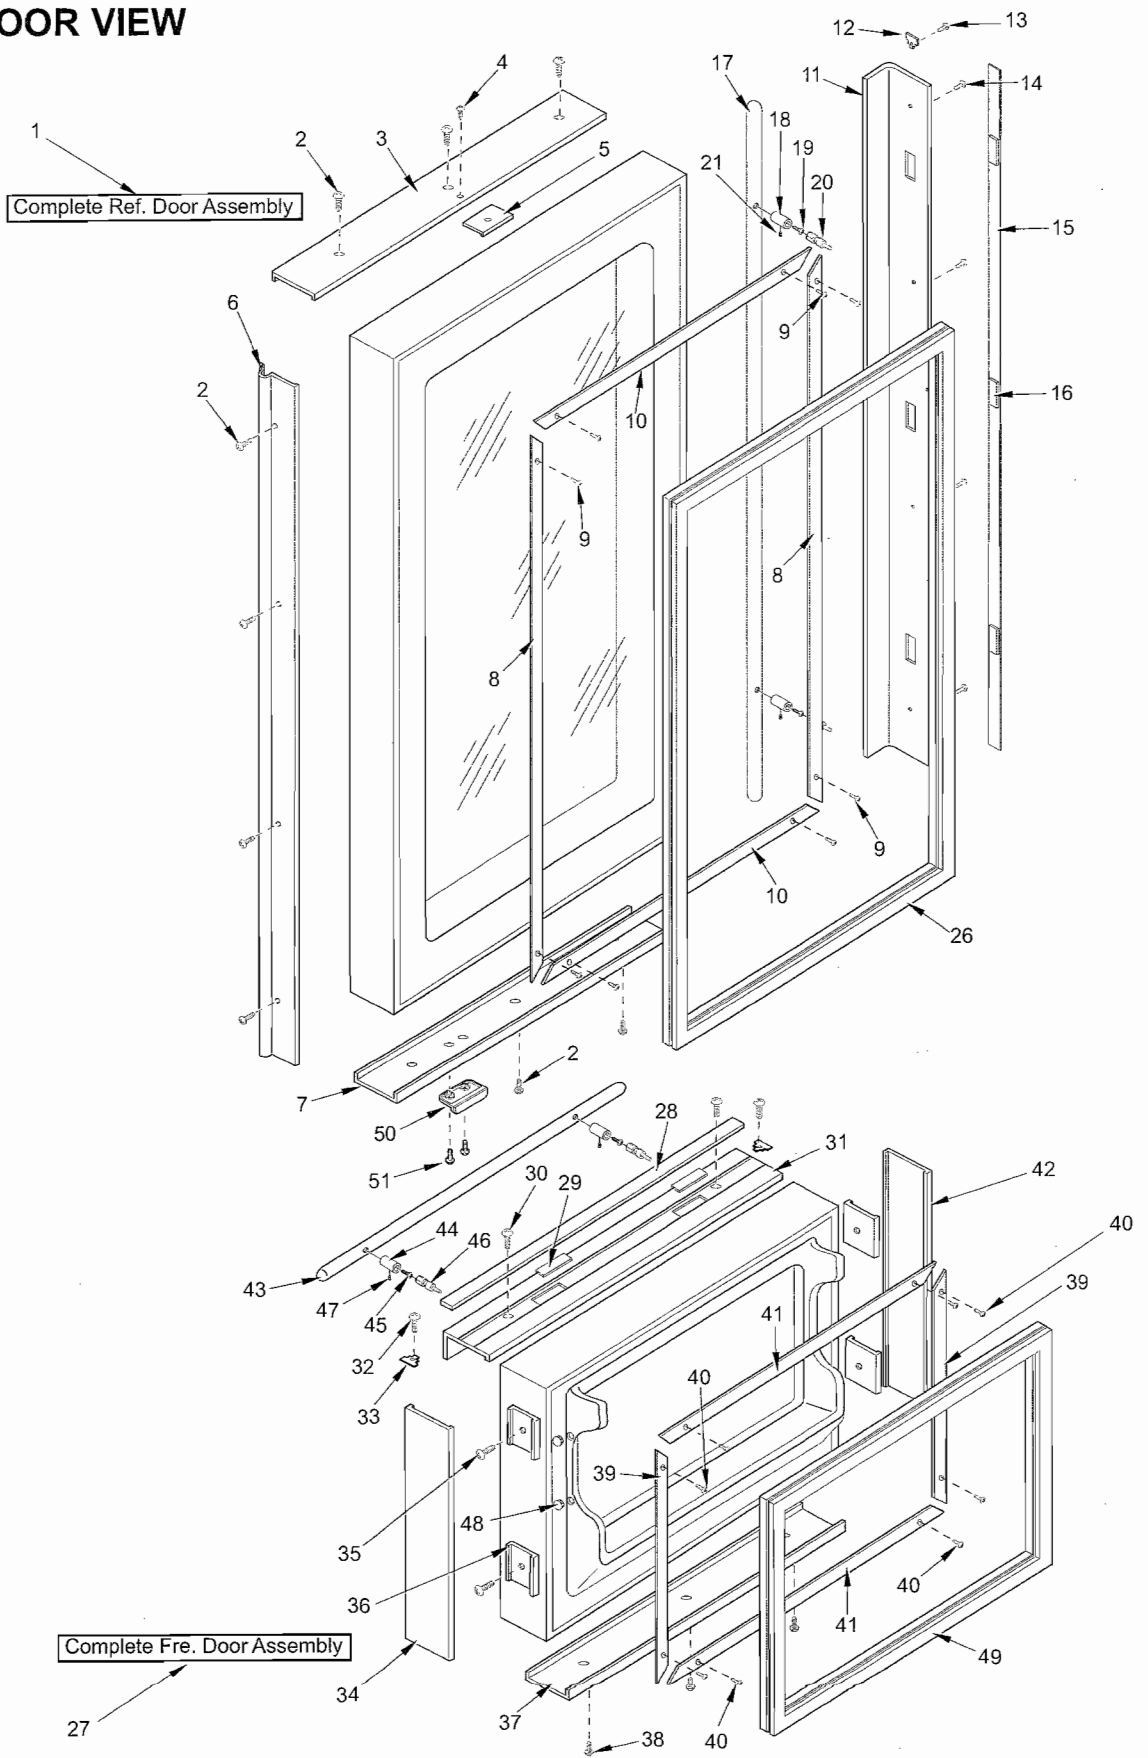

650G DOOR VIEW

650G COSMETIC VIEW

77 - Blocking Kit
(Not Shown)

650G MECHANICAL VIEW

650G SEALED SYSTEM VIEW

25 - Suction Line Drier
(Not Shown)

680 DOOR PARTS LIST

Ref #	Part #	Description	Ref #	Part #	Description
1	4132675	Fre Door Assy-Framd(See SN Breaks)	28	4330620	Dairy Compartment Assembly
	4132925	Fre Door Assy-Framd(See SN Breaks)	29	3211910	Dairy Compartment Gasket
	4132695	Fre Door Assy - SS (See SN Breaks)	30	4330630	Upper Refrig. Door Shelf Assembly
	4133275	Fre Door Assy - SS (See SN Breaks)	31	4330550	Refrig. Door Shelf Assembly (Regular)
2	6200720	Screw, #8-18 x 1/2 PH Truss HD		4330540	Gallon Door Shelf Assy (Sales Acc.)
3	2230617	Door Trim, Top; Freezer	32	3212180	Door Gasket, Refrigerator
4	6200720	Screw, #8-18 x 1/2 PH Truss HD	33	6200840	Screw, #10 x 1/2" PH FH AB SS
5	4200940	Switch Depressor (Includes Screw)	34	3413451	Top Trim Filler, Freezer Door
6	3413340	Handle/Trim End Cap	35	3511470	Vertical Trim Strip
7	6180160	Rivet, Open End Blind, 1/8" X 3/16"	36	P1/P2	Hndl Insrt-Brt White / Almond Buff
8	4132650	Door Handle Assy, 67.88"		P3/P4	Handle Insert-Camel/Adobe
9	6201300	Tapping Screw, #8 x 1/2"		P5	Handle Insert-Brushed Pewter
10	4131860	Handle/Trim Molding Assembly		P6/P7	Hndl Insrt-Smoke Gray / Charcoal
11	3451000	Magnet, Trim Strip - 3"		P8/P9	Hndl Insrt-Port Brown / Black Slate
12	2230618	Door Trim, Bottom; Freezer		P10	Handle Insert-Stainless Steel
13	3420260	Gasket Retainer, 66.875"		P11	Handle Insert-White Enamel
14	6200410	Screw, #8 x 1/2" Slot Head Hex		P12	Handle Insert-Avocado Enamel
15	3421610	Gasket Retainer, 13.813"		P13	Handle Insert-Harvest Gold Enamel
16	3511131	Door Trim, Hinge Side - Mitered Corner		P14	Handle Insert-Almond Enamel
	3511130	Door Trim, Hinge Side - (SS Model)		P15	Handle Insert-Coffee Enamel
17	4132630	Handle Assy, SS 7/8"D X 43"L-Ref (Incl Stnd-off) (See SN Breaks)	37	3413452	Bottom Trim Filler, Freezer Door
	4133100	Handle Assy, SS 1"D Rnd-Ref (Incl Stnd-off) (See SN Breaks)	38	3413441	Top Trim Filler, Refrig. Door
	4133650	Handle Assy, SS 1"D Blnt-Ref (Incl Stnd-off) (See SN Breaks)	39	3413442	Bottom Trim Filler, Refrig. Door
	4133740	Handle Assy, SS OBR Standoff-Ref (See SN Breaks)	40	6200900	Screw, #8 x 1/2" PH FH Hi-Lo
18	3511490	Refrig Hndl Stand-off, 7/8"D / 3.5 Deg. (See SN Breaks)	41	G1	Glass Well-Bright White
	3511850	Refrig Hndl Stand-off, 1"D / 3.5 Deg. (See SN Breaks)		G2	Glass Well-Almond Buff
	3512170	Standoff, SS Oval, Ref 4 Deg. (See SN Breaks)		G3	Glass Well-Camel
19	6110720	Bolt #10-24X1/2 Socket HD Cap		G4	Glass Well-Adobe
20	3511520	Handle Mounting Stud		G5	Glass Well-Brushed Pewter
21	6110730	Set Screw #10-32 X 1/4 SS Cone		G6	Glass Well-Smoke Gray
22	4330580	Fre Door Shelf Assy (See SN Breaks)		G7	Glass Well-Charcoal
	4330650	Fre Door Shelf Assy (See SN Breaks)		G8	Glass Well-Port Brown
23	3211670	Door Gasket, Fre (See SN Breaks)		G9	Glass Well-Black Slate
	3212190	Door Gasket, Fre (See SN Breaks)		3413410	Glass Well-Stnls Steel (SS Model Only)
24	4132665	Ref Door Assy-Framd(See SN Breaks)	42	4132640	Handle Assy, SS 7/8"D-Fre (Incl Stnd-off) (See SN Breaks)
	4132915	Ref Door Assy-Framd(See SN Breaks)		4133110	Hndl Assy, SS 1"D Rnd-Fre (Incl Stnd-offs) (See SN Breaks)
	4132685	Ref Door Assy - SS (See SN Breaks)		4133660	Hndl Assy, SS 1"D Blnt-Fre (Incl Stnd-offs) (See SN Breaks)
	4133265	Ref Door Assy - SS (See SN Breaks)		4133750	Handle Assy, SS OBR Standoff-Fre (See SN Breaks)
25	2230615	Door Trim, Top; Refrigerator	43	3511480	Fre. Handle Stand-off, 7/8"D / 10 Deg. (See SN Breaks)
26	2230616	Door Trim, Bottom; Refrigerator		3511860	Fre. Handle Stand-off, 1"D / 10 Deg. (See SN Breaks)
27	3421620	Gasket Retainer, 23.125"		3152180	Standoff, SS Oval, Fre 10 Deg. (See SN Breaks)