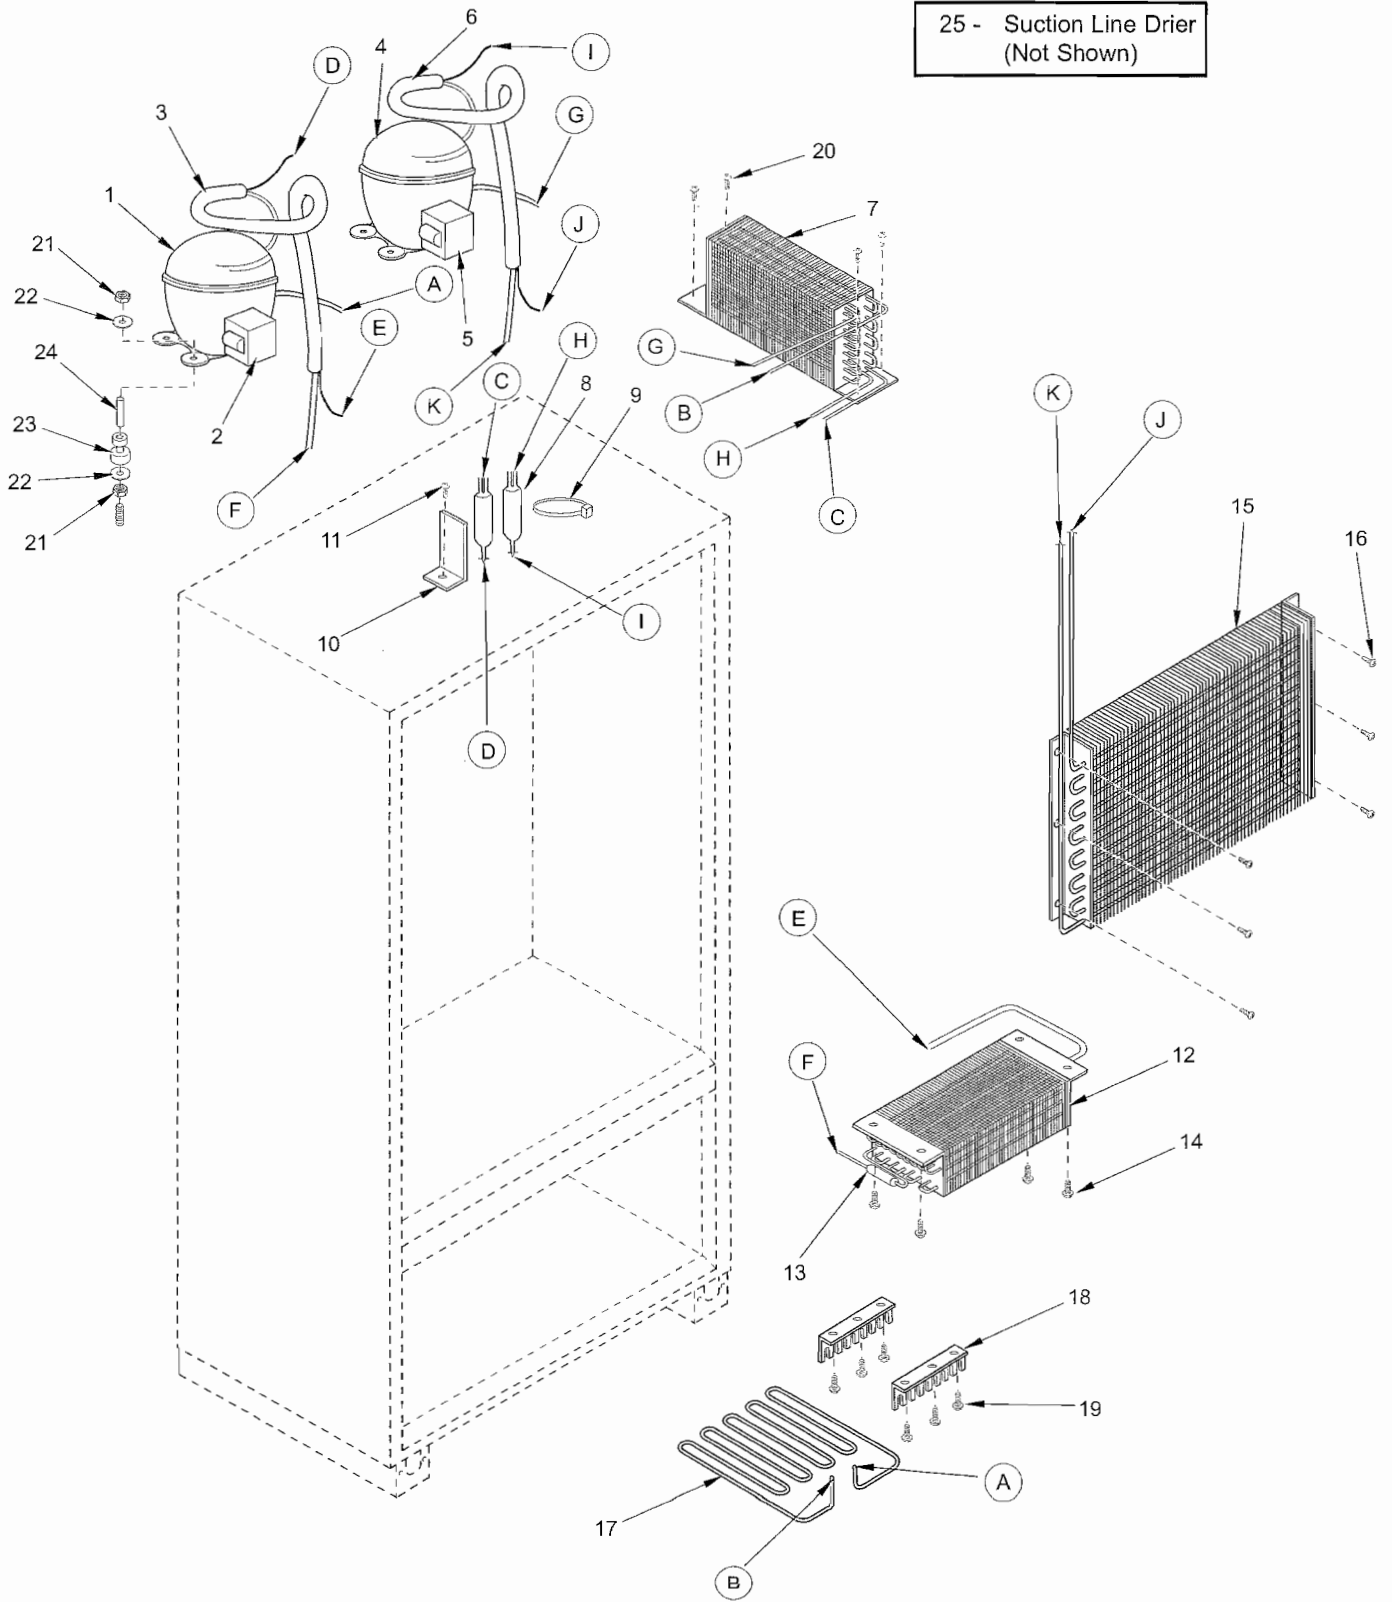

650G DOOR VIEW

650G COSMETIC VIEW

77 - Blocking Kit
(Not Shown)

650G MECHANICAL VIEW

650G SEALED SYSTEM VIEW

25 - Suction Line Drier
(Not Shown)

680 DOOR PARTS LIST

Ref #	Part #	Description	Ref #	Part #	Description
1	4132675	Fre Door Assy-Framd(See SN Breaks)	28	4330620	Dairy Compartment Assembly
	4132925	Fre Door Assy-Framd(See SN Breaks)	29	3211910	Dairy Compartment Gasket
	4132695	Fre Door Assy - SS (See SN Breaks)	30	4330630	Upper Refrig. Door Shelf Assembly
	4133275	Fre Door Assy - SS (See SN Breaks)	31	4330550	Refrig. Door Shelf Assembly (Regular)
2	6200720	Screw, #8-18 x 1/2 PH Truss HD		4330540	Gallon Door Shelf Assy (Sales Acc.)
3	2230617	Door Trim, Top; Freezer	32	3212180	Door Gasket, Refrigerator
4	6200720	Screw, #8-18 x 1/2 PH Truss HD	33	6200840	Screw, #10 x 1/2" PH FH AB SS
5	4200940	Switch Depressor (Includes Screw)	34	3413451	Top Trim Filler, Freezer Door
6	3413340	Handle/Trim End Cap	35	3511470	Vertical Trim Strip
7	6180160	Rivet, Open End Blind, 1/8" X 3/16"	36	P1/P2	Hndl Insrt-Brt White / Almond Buff
8	4132650	Door Handle Assy, 67.88"		P3/P4	Handle Insert-Camel/Adobe
9	6201300	Tapping Screw, #8 x 1/2"		P5	Handle Insert-Brushed Pewter
10	4131860	Handle/Trim Molding Assembly		P6/P7	Hndl Insrt-Smoke Gray / Charcoal
11	3451000	Magnet, Trim Strip - 3"		P8/P9	Hndl Insrt-Port Brown / Black Slate
12	2230618	Door Trim, Bottom; Freezer		P10	Handle Insert-Stainless Steel
13	3420260	Gasket Retainer, 66.875"		P11	Handle Insert-White Enamel
14	6200410	Screw, #8 x 1/2" Slot Head Hex		P12	Handle Insert-Avocado Enamel
15	3421610	Gasket Retainer, 13.813"		P13	Handle Insert-Harvest Gold Enamel
16	3511131	Door Trim, Hinge Side - Mitered Corner		P14	Handle Insert-Almond Enamel
	3511130	Door Trim, Hinge Side - (SS Model)		P15	Handle Insert-Coffee Enamel
17	4132630	Handle Assy, SS 7/8"D X 43"L-Ref (Incl Stnd-off) (See SN Breaks)	37	3413452	Bottom Trim Filler, Freezer Door
	4133100	Handle Assy, SS 1"D Rnd-Ref (Incl Stnd-off) (See SN Breaks)	38	3413441	Top Trim Filler, Refrig. Door
	4133650	Handle Assy, SS 1"D Blnt-Ref (Incl Stnd-off) (See SN Breaks)	39	3413442	Bottom Trim Filler, Refrig. Door
	4133740	Handle Assy, SS OBR Standoff-Ref (See SN Breaks)	40	6200900	Screw, #8 x 1/2" PH FH Hi-Lo
18	3511490	Refrig Hndl Stand-off, 7/8"D / 3.5 Deg. (See SN Breaks)	41	G1	Glass Well-Bright White
	3511850	Refrig Hndl Stand-off, 1"D / 3.5 Deg. (See SN Breaks)		G2	Glass Well-Almond Buff
	3512170	Standoff, SS Oval, Ref 4 Deg. (See SN Breaks)		G3	Glass Well-Camel
19	6110720	Bolt #10-24X1/2 Socket HD Cap		G4	Glass Well-Adobe
20	3511520	Handle Mounting Stud		G5	Glass Well-Brushed Pewter
21	6110730	Set Screw #10-32 X 1/4 SS Cone		G6	Glass Well-Smoke Gray
22	4330580	Fre Door Shelf Assy (See SN Breaks)		G7	Glass Well-Charcoal
	4330650	Fre Door Shelf Assy (See SN Breaks)		G8	Glass Well-Port Brown
23	3211670	Door Gasket, Fre (See SN Breaks)		G9	Glass Well-Black Slate
	3212190	Door Gasket, Fre (See SN Breaks)		3413410	Glass Well-Stnls Steel (SS Model Only)
24	4132665	Ref Door Assy-Framd(See SN Breaks)	42	4132640	Handle Assy, SS 7/8"D-Fre (Incl Stnd-off) (See SN Breaks)
	4132915	Ref Door Assy-Framd(See SN Breaks)		4133110	Hndl Assy, SS 1"D Rnd-Fre (Incl Stnd-offs) (See SN Breaks)
	4132685	Ref Door Assy - SS (See SN Breaks)		4133660	Hndl Assy, SS 1"D Blnt-Fre (Incl Stnd-offs) (See SN Breaks)
	4133265	Ref Door Assy - SS (See SN Breaks)		4133750	Handle Assy, SS OBR Standoff-Fre (See SN Breaks)
25	2230615	Door Trim, Top; Refrigerator	43	3511480	Fre. Handle Stand-off, 7/8"D / 10 Deg. (See SN Breaks)
26	2230616	Door Trim, Bottom; Refrigerator		3511860	Fre. Handle Stand-off, 1"D / 10 Deg. (See SN Breaks)
27	3421620	Gasket Retainer, 23.125"		3152180	Standoff, SS Oval, Fre 10 Deg. (See SN Breaks)