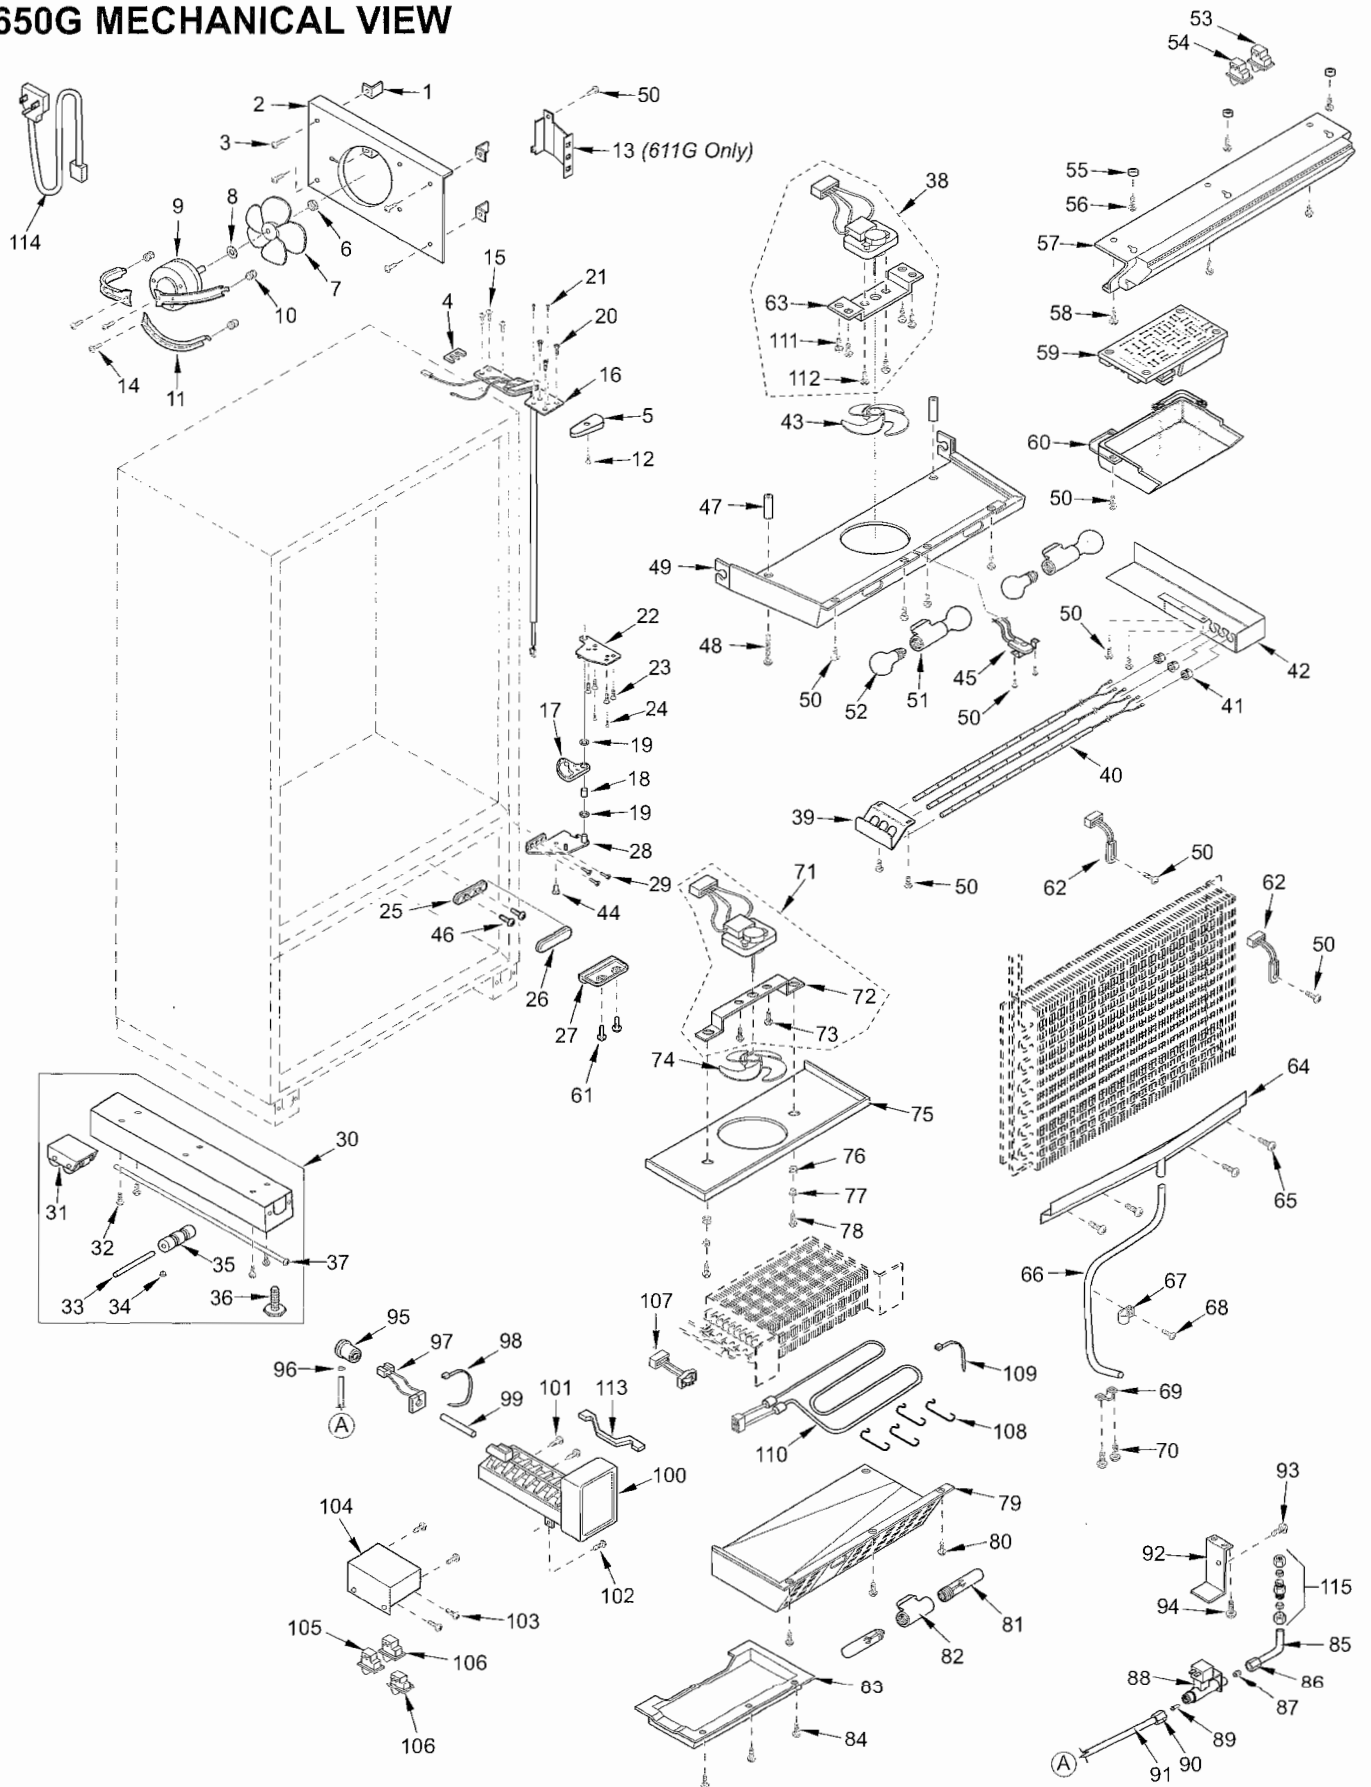

650G DOOR VIEW

650G COSMETIC VIEW

77 - Blocking Kit
(Not Shown)

650G MECHANICAL VIEW

650G SEALED SYSTEM VIEW

25 - Suction Line Drier
(Not Shown)

680 DOOR PARTS LIST

Ref #	Part #	Description	Ref #	Part #	Description
1	4132675	Fre Door Assy-Framd(See SN Breaks)	28	4330620	Dairy Compartment Assembly
	4132925	Fre Door Assy-Framd(See SN Breaks)	29	3211910	Dairy Compartment Gasket
	4132695	Fre Door Assy - SS (See SN Breaks)	30	4330630	Upper Refrig. Door Shelf Assembly
	4133275	Fre Door Assy - SS (See SN Breaks)	31	4330550	Refrig. Door Shelf Assembly (Regular)
2	6200720	Screw, #8-18 x 1/2 PH Truss HD		4330540	Gallon Door Shelf Assy (Sales Acc.)
3	2230617	Door Trim, Top; Freezer	32	3212180	Door Gasket, Refrigerator
4	6200720	Screw, #8-18 x 1/2 PH Truss HD	33	6200840	Screw, #10 x 1/2" PH FH AB SS
5	4200940	Switch Depressor (Includes Screw)	34	3413451	Top Trim Filler, Freezer Door
6	3413340	Handle/Trim End Cap	35	3511470	Vertical Trim Strip
7	6180160	Rivet, Open End Blind, 1/8" X 3/16"	36	P1/P2	Hndl Insrt-Brt White / Almond Buff
8	4132650	Door Handle Assy, 67.88"		P3/P4	Handle Insert-Camel/Adobe
9	6201300	Tapping Screw, #8 x 1/2"		P5	Handle Insert-Brushed Pewter
10	4131860	Handle/Trim Molding Assembly		P6/P7	Hndl Insrt-Smoke Gray / Charcoal
11	3451000	Magnet, Trim Strip - 3"		P8/P9	Hndl Insrt-Port Brown / Black Slate
12	2230618	Door Trim, Bottom; Freezer		P10	Handle Insert-Stainless Steel
13	3420260	Gasket Retainer, 66.875"		P11	Handle Insert-White Enamel
14	6200410	Screw, #8 x 1/2" Slot Head Hex		P12	Handle Insert-Avocado Enamel
15	3421610	Gasket Retainer, 13.813"		P13	Handle Insert-Harvest Gold Enamel
16	3511131	Door Trim, Hinge Side - Mitered Corner		P14	Handle Insert-Almond Enamel
	3511130	Door Trim, Hinge Side - (SS Model)		P15	Handle Insert-Coffee Enamel
17	4132630	Handle Assy, SS 7/8"D X 43"L-Ref (Incl Stnd-off) (See SN Breaks)	37	3413452	Bottom Trim Filler, Freezer Door
	4133100	Handle Assy, SS 1"D Rnd-Ref (Incl Stnd-off) (See SN Breaks)	38	3413441	Top Trim Filler, Refrig. Door
	4133650	Handle Assy, SS 1"D Blnt-Ref (Incl Stnd-off) (See SN Breaks)	39	3413442	Bottom Trim Filler, Refrig. Door
	4133740	Handle Assy, SS OBR Standoff-Ref (See SN Breaks)	40	6200900	Screw, #8 x 1/2" PH FH Hi-Lo
18	3511490	Refrig Hndl Stand-off, 7/8"D / 3.5 Deg. (See SN Breaks)	41	G1	Glass Well-Bright White
	3511850	Refrig Hndl Stand-off, 1"D / 3.5 Deg. (See SN Breaks)		G2	Glass Well-Almond Buff
	3512170	Standoff, SS Oval, Ref 4 Deg. (See SN Breaks)		G3	Glass Well-Camel
19	6110720	Bolt #10-24X1/2 Socket HD Cap		G4	Glass Well-Adobe
20	3511520	Handle Mounting Stud		G5	Glass Well-Brushed Pewter
21	6110730	Set Screw #10-32 X 1/4 SS Cone		G6	Glass Well-Smoke Gray
22	4330580	Fre Door Shelf Assy (See SN Breaks)		G7	Glass Well-Charcoal
	4330650	Fre Door Shelf Assy (See SN Breaks)		G8	Glass Well-Port Brown
23	3211670	Door Gasket, Fre (See SN Breaks)		G9	Glass Well-Black Slate
	3212190	Door Gasket, Fre (See SN Breaks)		3413410	Glass Well-Stnls Steel (SS Model Only)
24	4132665	Ref Door Assy-Framd(See SN Breaks)	42	4132640	Handle Assy, SS 7/8"D-Fre (Incl Stnd-off) (See SN Breaks)
	4132915	Ref Door Assy-Framd(See SN Breaks)		4133110	Hndl Assy, SS 1"D Rnd-Fre (Incl Stnd-offs) (See SN Breaks)
	4132685	Ref Door Assy - SS (See SN Breaks)		4133660	Hndl Assy, SS 1"D Blnt-Fre (Incl Stnd-offs) (See SN Breaks)
	4133265	Ref Door Assy - SS (See SN Breaks)		4133750	Handle Assy, SS OBR Standoff-Fre (See SN Breaks)
25	2230615	Door Trim, Top; Refrigerator	43	3511480	Fre. Handle Stand-off, 7/8"D / 10 Deg. (See SN Breaks)
26	2230616	Door Trim, Bottom; Refrigerator		3511860	Fre. Handle Stand-off, 1"D / 10 Deg. (See SN Breaks)
27	3421620	Gasket Retainer, 23.125"		3152180	Standoff, SS Oval, Fre 10 Deg. (See SN Breaks)