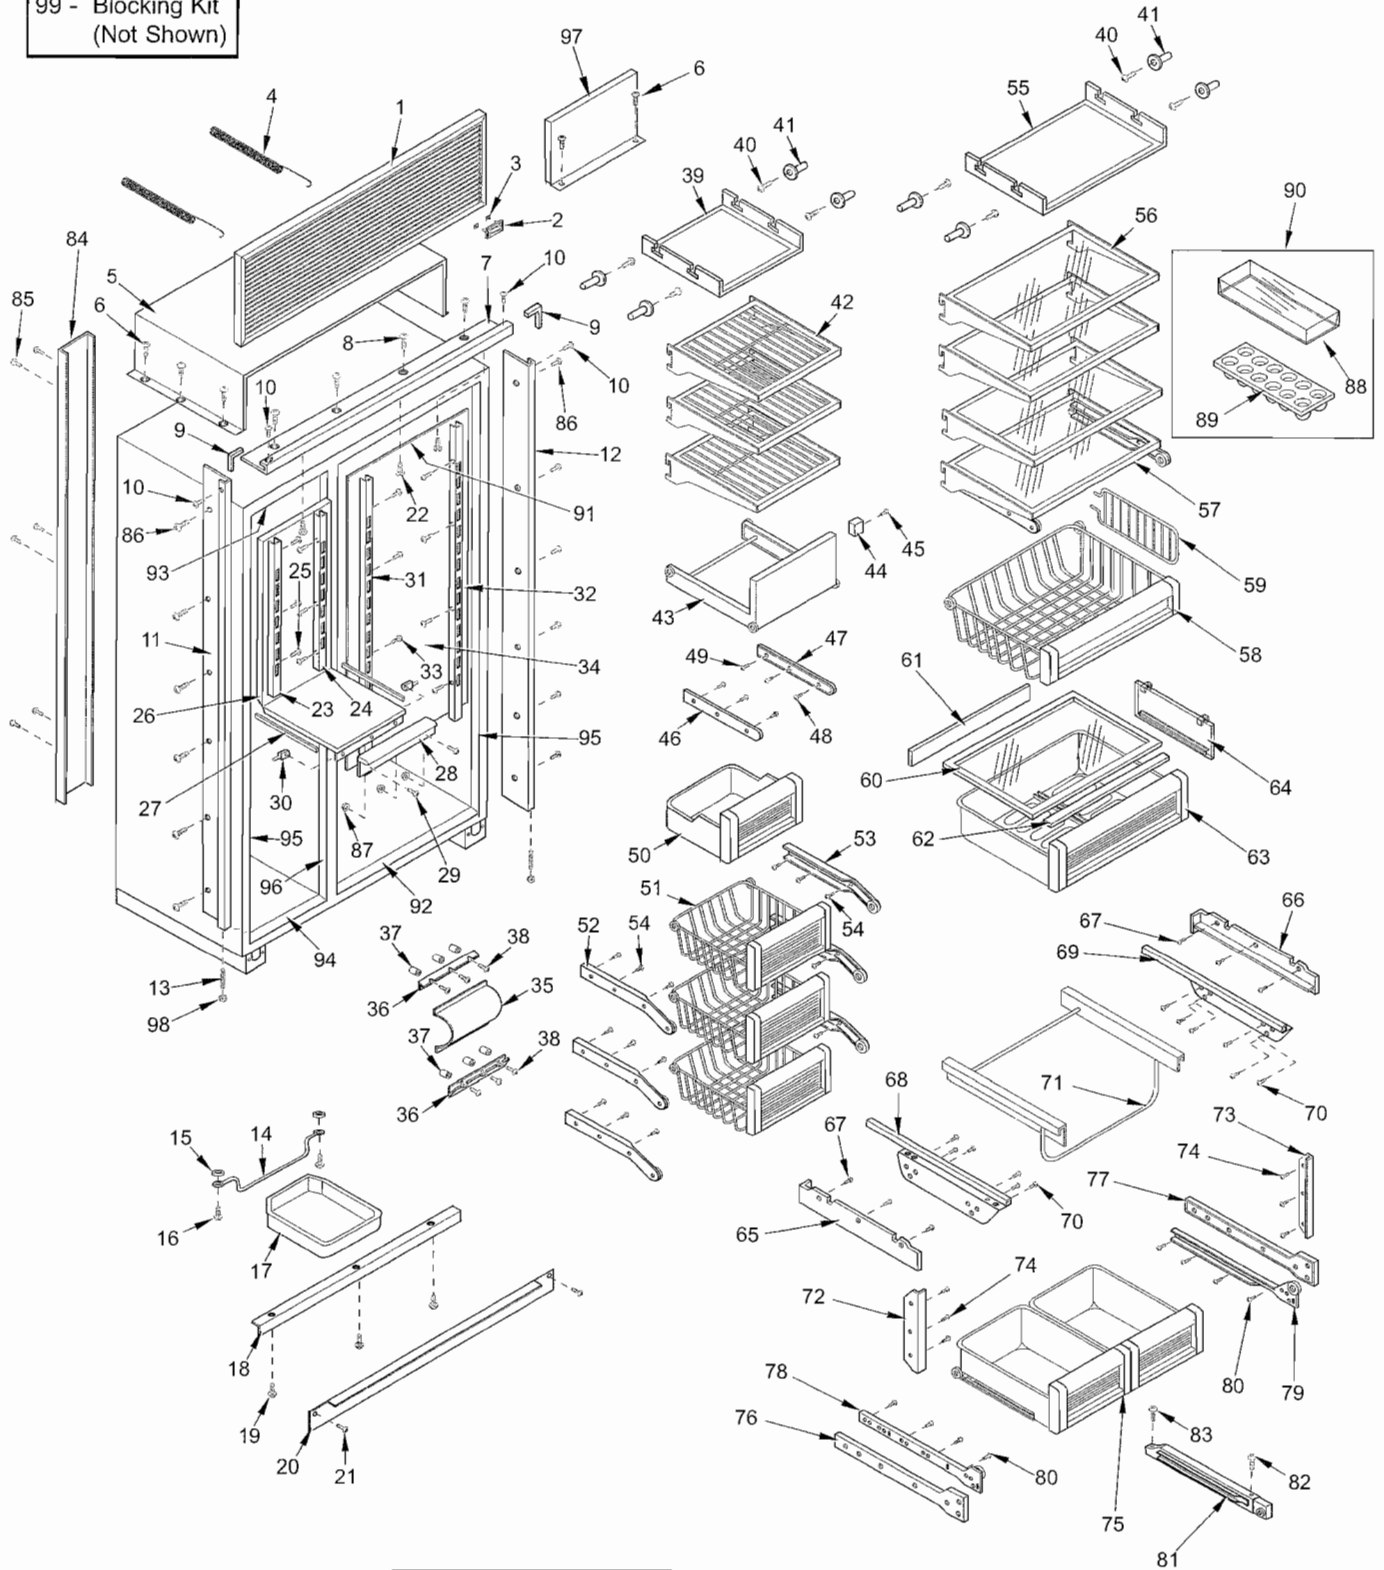

632 COSMETIC VIEW

99 - Blocking Kit
(Not Shown)

100 - Shim, Freezer Basket Slide (Not Shown)
101 - Shim, Ice Bucket Slide (Not Shown)