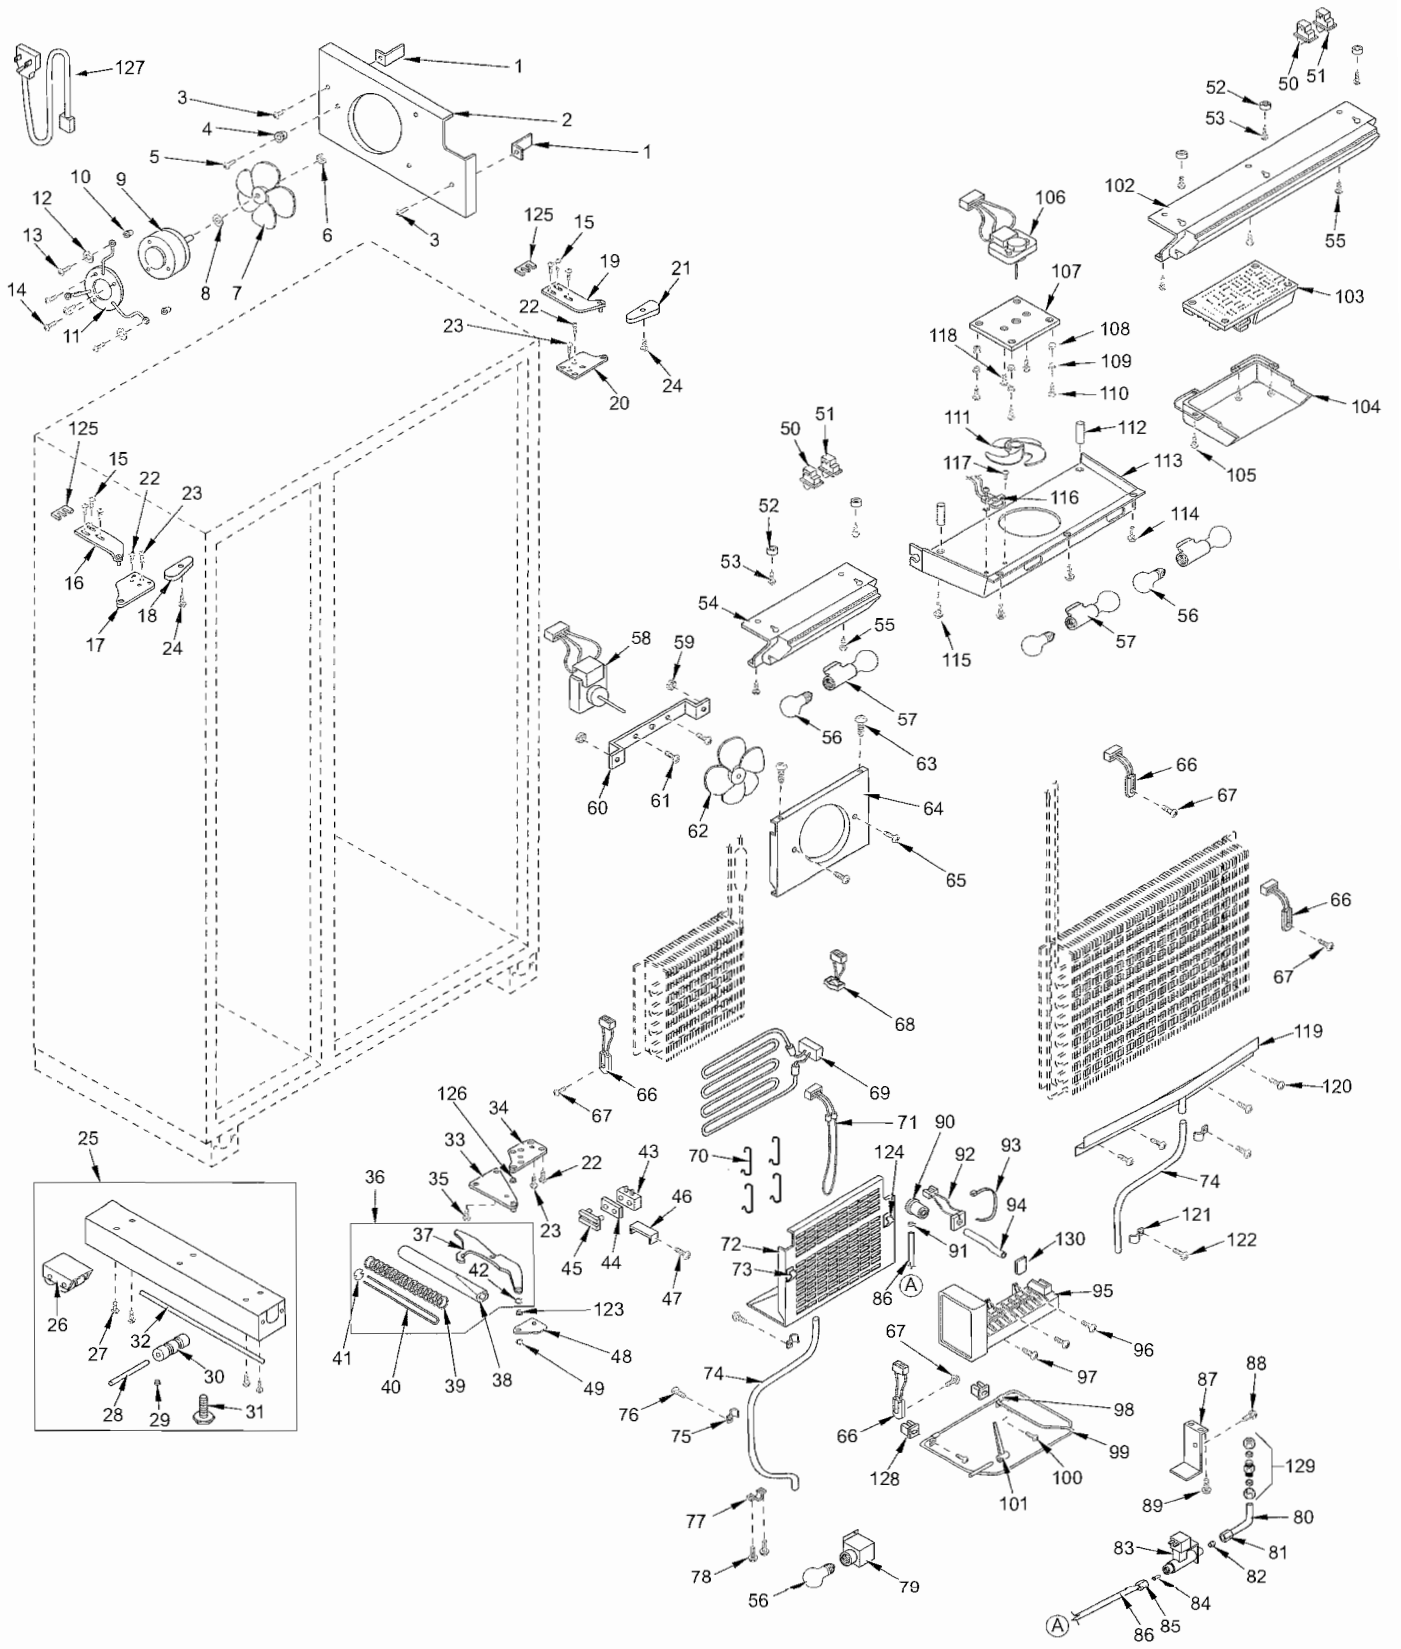

632 MECHANICAL VIEW