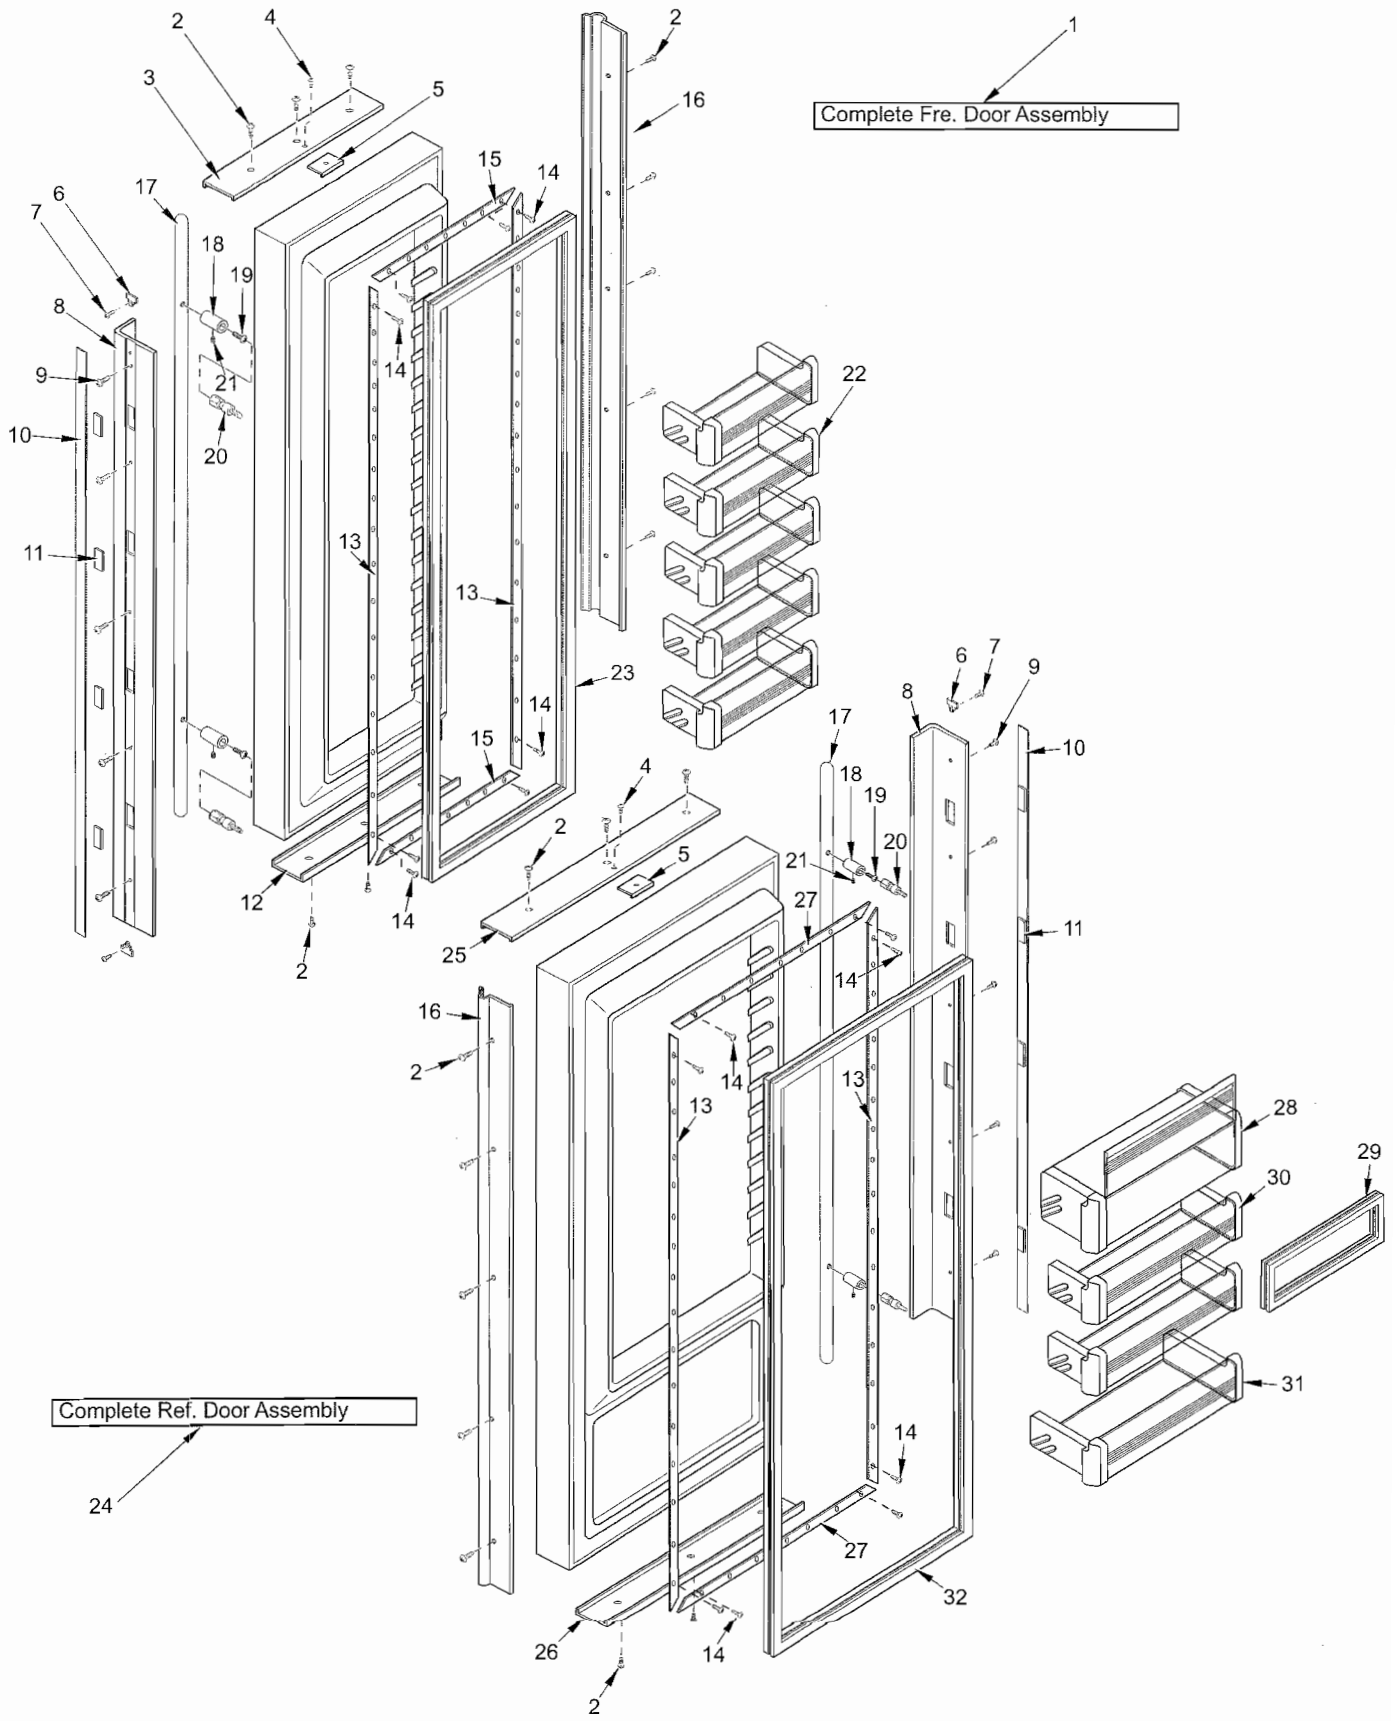

632 DOOR VIEW