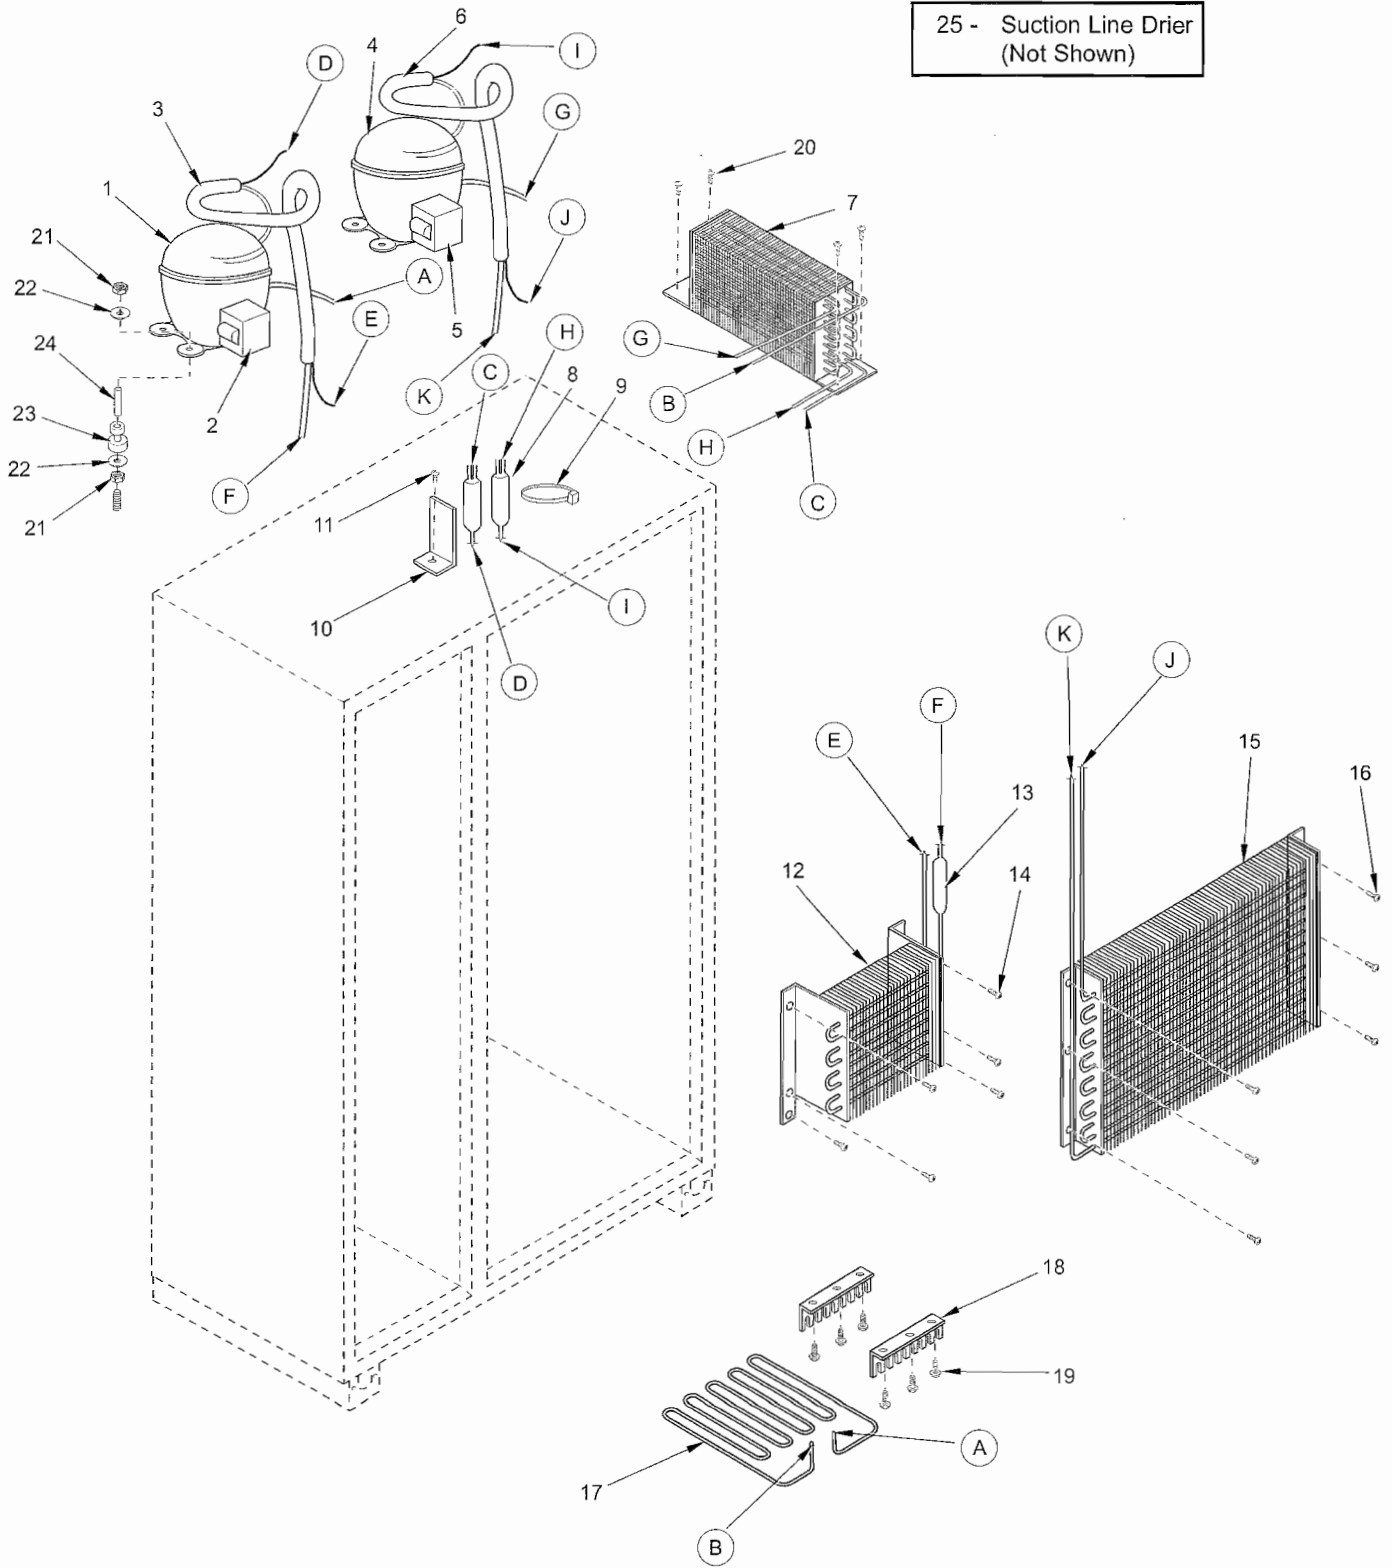

642 DOOR PARTS LIST

Ref #	Part #	Description	Ref #	Part #	Description
1	4132055	Freezer Door Assy, Frame/Overlay (See SN Breaks)	17	4132190	Handle Assy, SS Round End (Incl. Stand-offs) - (See SN Breaks)
	4133175	Freezer Door Assy, Frame/Overlay (See SN Breaks)		4133580	Handle Assy, SS Blunt (Incl Stand-offs) (See SN Breaks)
	4132565	Fre Door Assy, SS (See SN Breaks)		4133730	Handle Assy, SS OBR Standoffs (See SN Breaks)
	4133235	Fre Door Assy, SS (See SN Breaks)			
2	6200720	Screw, #8-18 x 1/2 PH Truss HD	18	3511320	Handle Stand-off 1"D (See SN Breaks)
3	2230617	Door Trim, Top; Freezer		3512150	Standoff, SS Oval (See SN Breaks)
4	6200720	Screw, #8-18 x 1/2 PH Truss HD	19	6110540	Bolt, #10-24 x 1/2 Flat Socket HD
5	4200940	Switch Depressor (Includes Screw)	20	3511330	Handle Mounting Stud
6	3413340	Handle/Trim End Cap	21	6110730	Set Screw #10-32 X 1/4 SS Cone
7	6180160	Rivet, Open End Blind, 1/8 x 3/16	22	4330580	Fre Door Shelf Assy (See SN Breaks)
8	4132220	Door Handle Assembly (Framed)		4330650	Fre Door Shelf Assy (See SN Breaks)
	4132320	Handle-Side Door Trim (Overlay)	23	3211670	Door Gasket, Fre (See SN Breaks)
9	6201300	Tapping Screw, #8 x 1/2		3212190	Door Gasket, Fre (See SN Breaks)
10	4131860	Handle/Trim Molding Assy	24	4133155	Refrigerator Door Assy, Frame/Overlay
11	3451000	Magnet, Trim Strip - 3"		4133225	Refrigerator Door Assy, SS
12	2230618	Door Trim, Bottom; Freezer	25	2230615	Door Trim, Top; Refrigerator
13	3420260	Gasket Retainer, 66.875"	26	2230616	Door Trim, Bottom; Refrigerator
14	6200410	Screw, #8 x 1/2 Slot Head Hex	27	3421620	Gasket Retainer, 23.125"
15	3421610	Gasket Retainer, 13.813"	28	4330560	Dairy Compartment Assy
16	3511130	Door Trim, Hinge Side - (SS Model)	29	3211850	Dairy Compartment Gasket
	3511131	Door Trim, Hinge Side - Mitered Corner	30	4330530	Refrig. Door Shelf Assy
			31	4330540	Gallon Door Shelf Assy (Sales Acc.)
			32	3212180	Door Gasket, Refrigerator