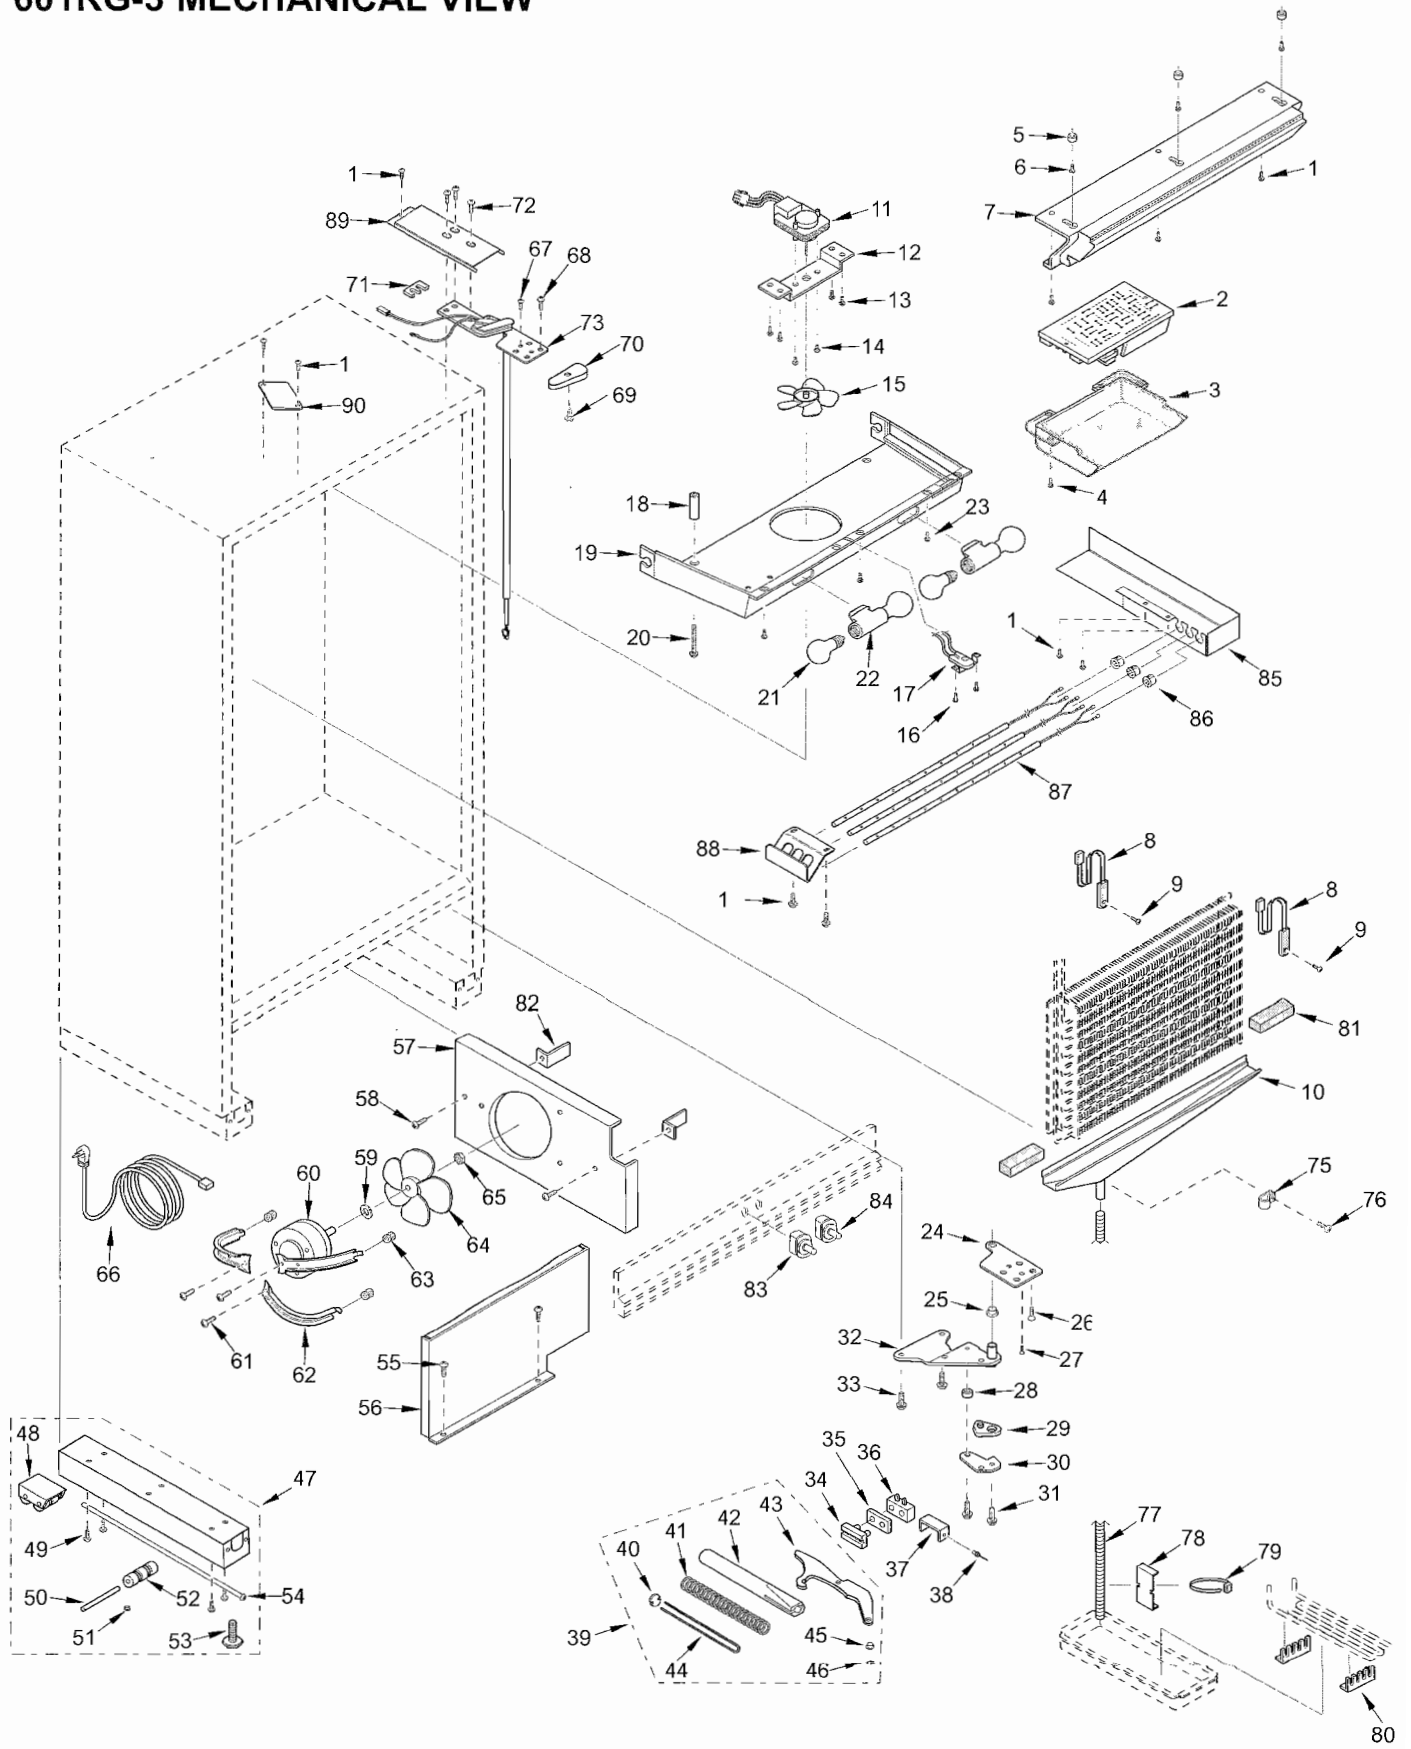

601RG-3 DOOR VIEW

601RG-3 COSMETIC VIEW

601RG-3 MECHANICAL VIEW

601RG-3 SEALED SYSTEM VIEW

601F-3 DOOR PARTS LIST

Ref #	Part #	Description
1	4132943	Door Assy, 601F-RH (Framed/Overlay)
	4132944	Door Assy, 601F-LH (Framed/Overlay)
	4134523	Door Assy, 601F/S-RH SS
	4134524	Door Assy, 601F/S-LH SS
	4135673	Door Assy, SRVC, 601F-RH, B
	4135674	Door Assy, SRVC, 601F-LH, B
	4135873	Door Assy, SRVC, 601F-RH, P
	4135874	Door Assy, SRVC, 601F-LH, P
NOTE: Door Assy's do NOT incl. hinges, handle or switch depressor.		
2	6200720	Screw, #8-18 x 1/2 Ph Truss Hd
	6200721	Screw, #8-18X1/2 Ph Low Prfl, B
3	2230608	Door Trim, Top LH
	2230609	Door Trim, Top RH
4	3413340	Handle/Trim End Cap
5	6180160	Rivet, Open End Blind, 1/8 X 3/16
6	4132230	Door Handle Assy (Framed)
	4132330	Handle-Side Door Trim (Overlay)
7	6201300	Tapping Screw, #8 x 1/2
8	4132370	Handle/Trim Molding Assy
9	3451140	Magnet, Trim Strip - 3"
10	2230606	Door Trim, Top RH or Bottom LH
	2230607	Door Trim, Top LH or Bottom RH
11	6200720	Screw, #8-18 x 1/2 Ph Truss Hd
	6200721	Screw, #8-18X1/2 Ph Low Prfl, B
12	0185180	Depressor, Door Switch-Silver
	3421990	Depressor, Switch (Black)
	6201300	Tapping Screw, #8 x 1/2
13	3420250	Gasket Retainer, Side, 57.875
14	6200410	Screw, #8 x 1/2 Slot Head Hex
15	3420220	Gasket Retainer, 33.312
16	3511310	Door Trim, Hinge Side - Mitered Corner
	3511410	Door Trim, Hinge Side - (SS Model)
	3512221	Trim, Door Hinge Side-Carbon
	3512222	Trim, Door Hinge Side-Platinum
17	4133690	Handle Assy, SS OBR Standoffs (Incl. Stand-offs)
	4133691	Handle Assy,OBR Standoff,B (Incl. Stand-offs)
	4133692	Handle Assy,OBR Standoff,P (Incl. Stand-offs)
18	3512150	Standoff, SS Oval, Door
	3512151	Standoff,Oval,B
	3512152	Standoff,Oval,P
19	6110540	Bolt, #10-24 x 1/2 Flat Socket HD
20	3511520	Handle Mounting Stud
21	6110730	Set Screw #10-32 x 1/4 SS Cone
22	4330480	Door Shelf Assy
23	3212100	Door Gasket