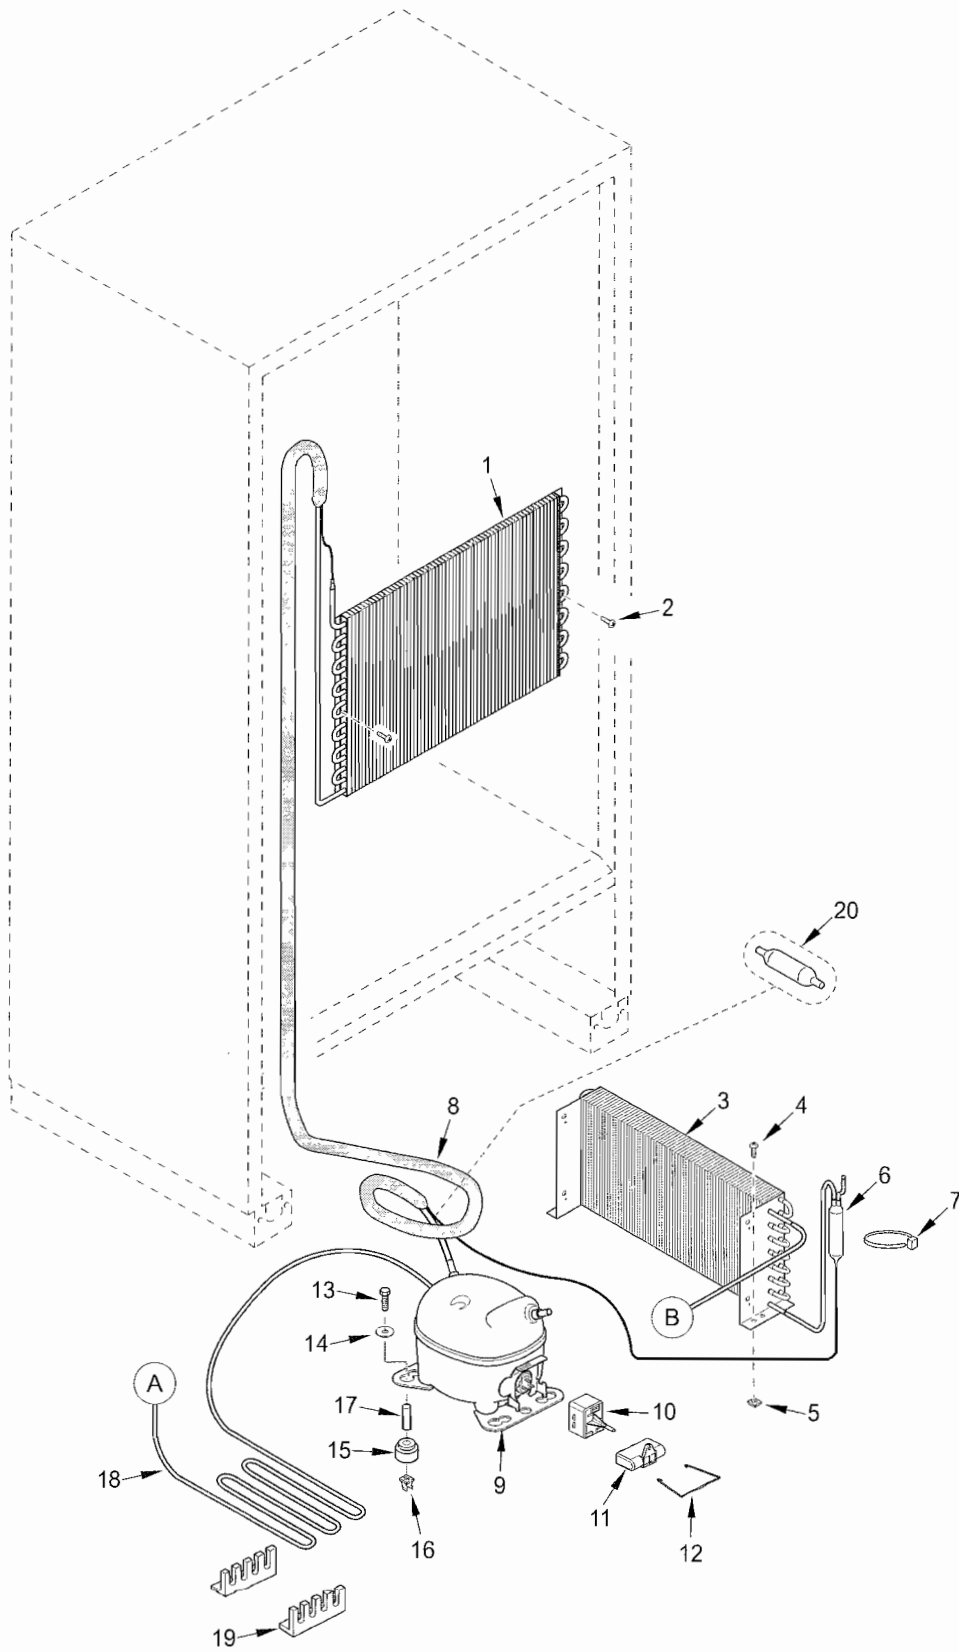

601RG-3 DOOR VIEW

601RG-3 COSMETIC VIEW

601RG-3 MECHANICAL VIEW

601RG-3 SEALED SYSTEM VIEW

601F-3 DOOR PARTS LIST

Ref #	Part #	Description
1	4132943	Door Assy, 601F-RH (Framed/Overlay)
	4132944	Door Assy, 601F-LH (Framed/Overlay)
	4134523	Door Assy, 601F/S-RH SS
	4134524	Door Assy, 601F/S-LH SS
	4135673	Door Assy, SRVC, 601F-RH, B
	4135674	Door Assy, SRVC, 601F-LH, B
	4135873	Door Assy, SRVC, 601F-RH, P
	4135874	Door Assy, SRVC, 601F-LH, P
NOTE: Door Assy's do NOT incl. hinges, handle or switch depressor.		
2	6200720	Screw, #8-18 x 1/2 Ph Truss Hd
	6200721	Screw, #8-18X1/2 Ph Low Prfl, B
3	2230608	Door Trim, Top LH
	2230609	Door Trim, Top RH
4	3413340	Handle/Trim End Cap
5	6180160	Rivet, Open End Blind, 1/8 X 3/16
6	4132230	Door Handle Assy (Framed)
	4132330	Handle-Side Door Trim (Overlay)
7	6201300	Tapping Screw, #8 x 1/2
8	4132370	Handle/Trim Molding Assy
9	3451140	Magnet, Trim Strip - 3"
10	2230606	Door Trim, Top RH or Bottom LH
	2230607	Door Trim, Top LH or Bottom RH
11	6200720	Screw, #8-18 x 1/2 Ph Truss Hd
	6200721	Screw, #8-18X1/2 Ph Low Prfl, B
12	0185180	Depressor, Door Switch-Silver
	3421990	Depressor, Switch (Black)
	6201300	Tapping Screw, #8 x 1/2
13	3420250	Gasket Retainer, Side, 57.875
14	6200410	Screw, #8 x 1/2 Slot Head Hex
15	3420220	Gasket Retainer, 33.312
16	3511310	Door Trim, Hinge Side - Mitered Corner
	3511410	Door Trim, Hinge Side - (SS Model)
	3512221	Trim, Door Hinge Side-Carbon
	3512222	Trim, Door Hinge Side-Platinum
17	4133690	Handle Assy, SS OBR Standoffs (Incl. Stand-offs)
	4133691	Handle Assy,OBR Standoff,B (Incl. Stand-offs)
	4133692	Handle Assy,OBR Standoff,P (Incl. Stand-offs)
18	3512150	Standoff, SS Oval, Door
	3512151	Standoff,Oval,B
	3512152	Standoff,Oval,P
19	6110540	Bolt, #10-24 x 1/2 Flat Socket HD
20	3511520	Handle Mounting Stud
21	6110730	Set Screw #10-32 x 1/4 SS Cone
22	4330480	Door Shelf Assy
23	3212100	Door Gasket