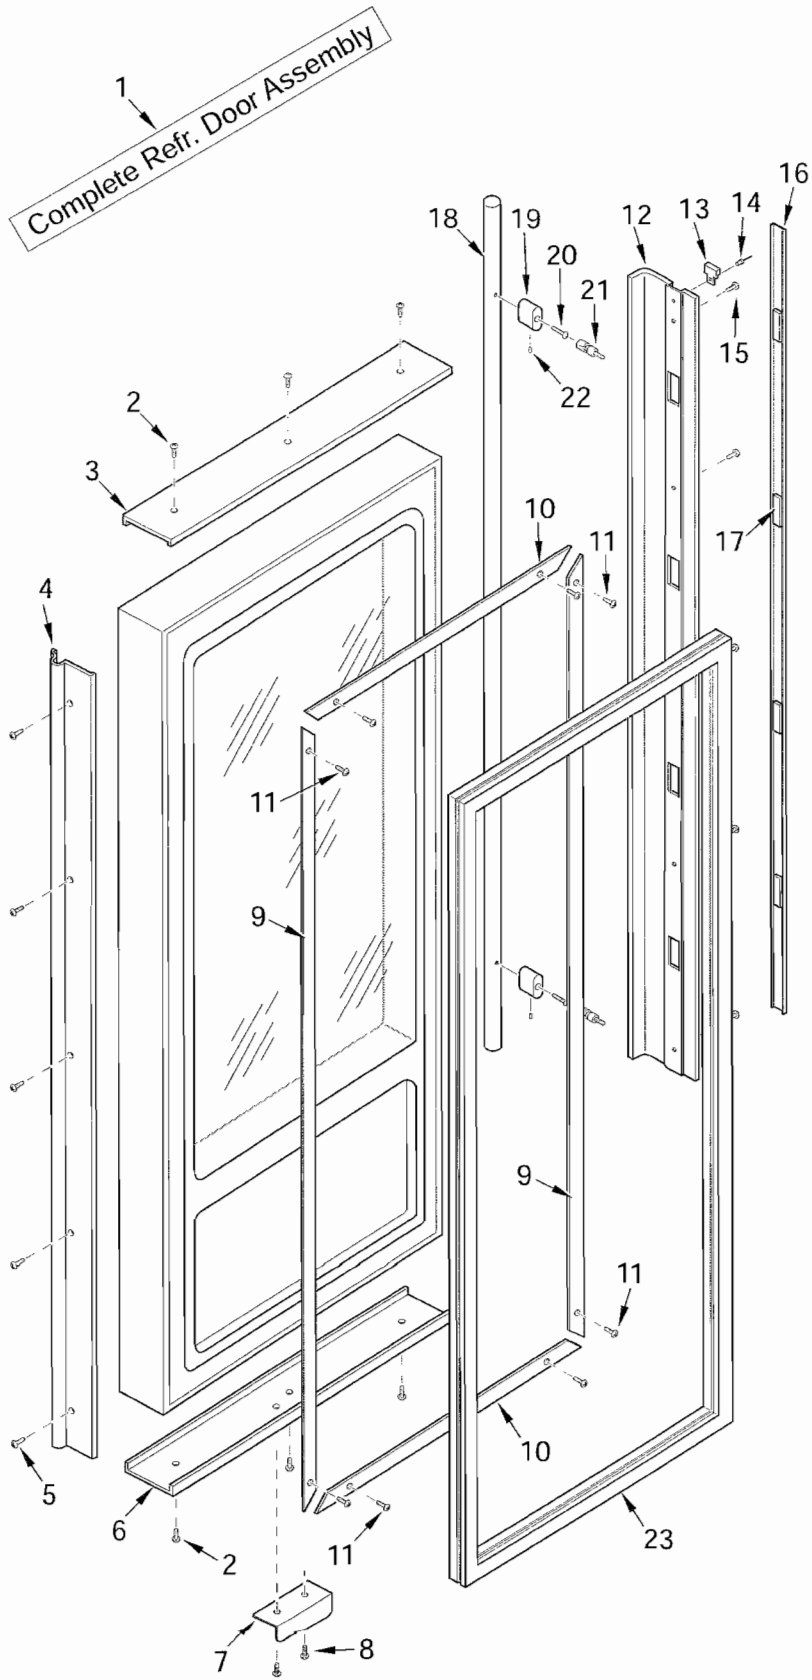

601RG-3 DOOR VIEW

601RG-3 COSMETIC VIEW

601RG-3 MECHANICAL VIEW

601RG-3 SEALED SYSTEM VIEW

601F-3 DOOR PARTS LIST

Ref #	Part #	Description
1	4132943	Door Assy, 601F-RH (Framed/Overlay)
	4132944	Door Assy, 601F-LH (Framed/Overlay)
	4134523	Door Assy, 601F/S-RH SS
	4134524	Door Assy, 601F/S-LH SS
	4135673	Door Assy, SRVC, 601F-RH, B
	4135674	Door Assy, SRVC, 601F-LH, B
	4135873	Door Assy, SRVC, 601F-RH, P
	4135874	Door Assy, SRVC, 601F-LH, P
NOTE: Door Assy's do NOT incl. hinges, handle or switch depressor.		
2	6200720	Screw, #8-18 x 1/2 Ph Truss Hd
	6200721	Screw, #8-18X1/2 Ph Low Prfl, B
3	2230608	Door Trim, Top LH
	2230609	Door Trim, Top RH
4	3413340	Handle/Trim End Cap
5	6180160	Rivet, Open End Blind, 1/8 X 3/16
6	4132230	Door Handle Assy (Framed)
	4132330	Handle-Side Door Trim (Overlay)
7	6201300	Tapping Screw, #8 x 1/2
8	4132370	Handle/Trim Molding Assy
9	3451140	Magnet, Trim Strip - 3"
10	2230606	Door Trim, Top RH or Bottom LH
	2230607	Door Trim, Top LH or Bottom RH
11	6200720	Screw, #8-18 x 1/2 Ph Truss Hd
	6200721	Screw, #8-18X1/2 Ph Low Prfl, B
12	0185180	Depressor, Door Switch-Silver
	3421990	Depressor, Switch (Black)
	6201300	Tapping Screw, #8 x 1/2
13	3420250	Gasket Retainer, Side, 57.875
14	6200410	Screw, #8 x 1/2 Slot Head Hex
15	3420220	Gasket Retainer, 33.312
16	3511310	Door Trim, Hinge Side - Mitered Corner
	3511410	Door Trim, Hinge Side - (SS Model)
	3512221	Trim, Door Hinge Side-Carbon
	3512222	Trim, Door Hinge Side-Platinum
17	4133690	Handle Assy, SS OBR Standoffs (Incl. Stand-offs)
	4133691	Handle Assy,OBR Standoff,B (Incl. Stand-offs)
	4133692	Handle Assy,OBR Standoff,P (Incl. Stand-offs)
18	3512150	Standoff, SS Oval, Door
	3512151	Standoff,Oval,B
	3512152	Standoff,Oval,P
19	6110540	Bolt, #10-24 x 1/2 Flat Socket HD
20	3511520	Handle Mounting Stud
21	6110730	Set Screw #10-32 x 1/4 SS Cone
22	4330480	Door Shelf Assy
23	3212100	Door Gasket