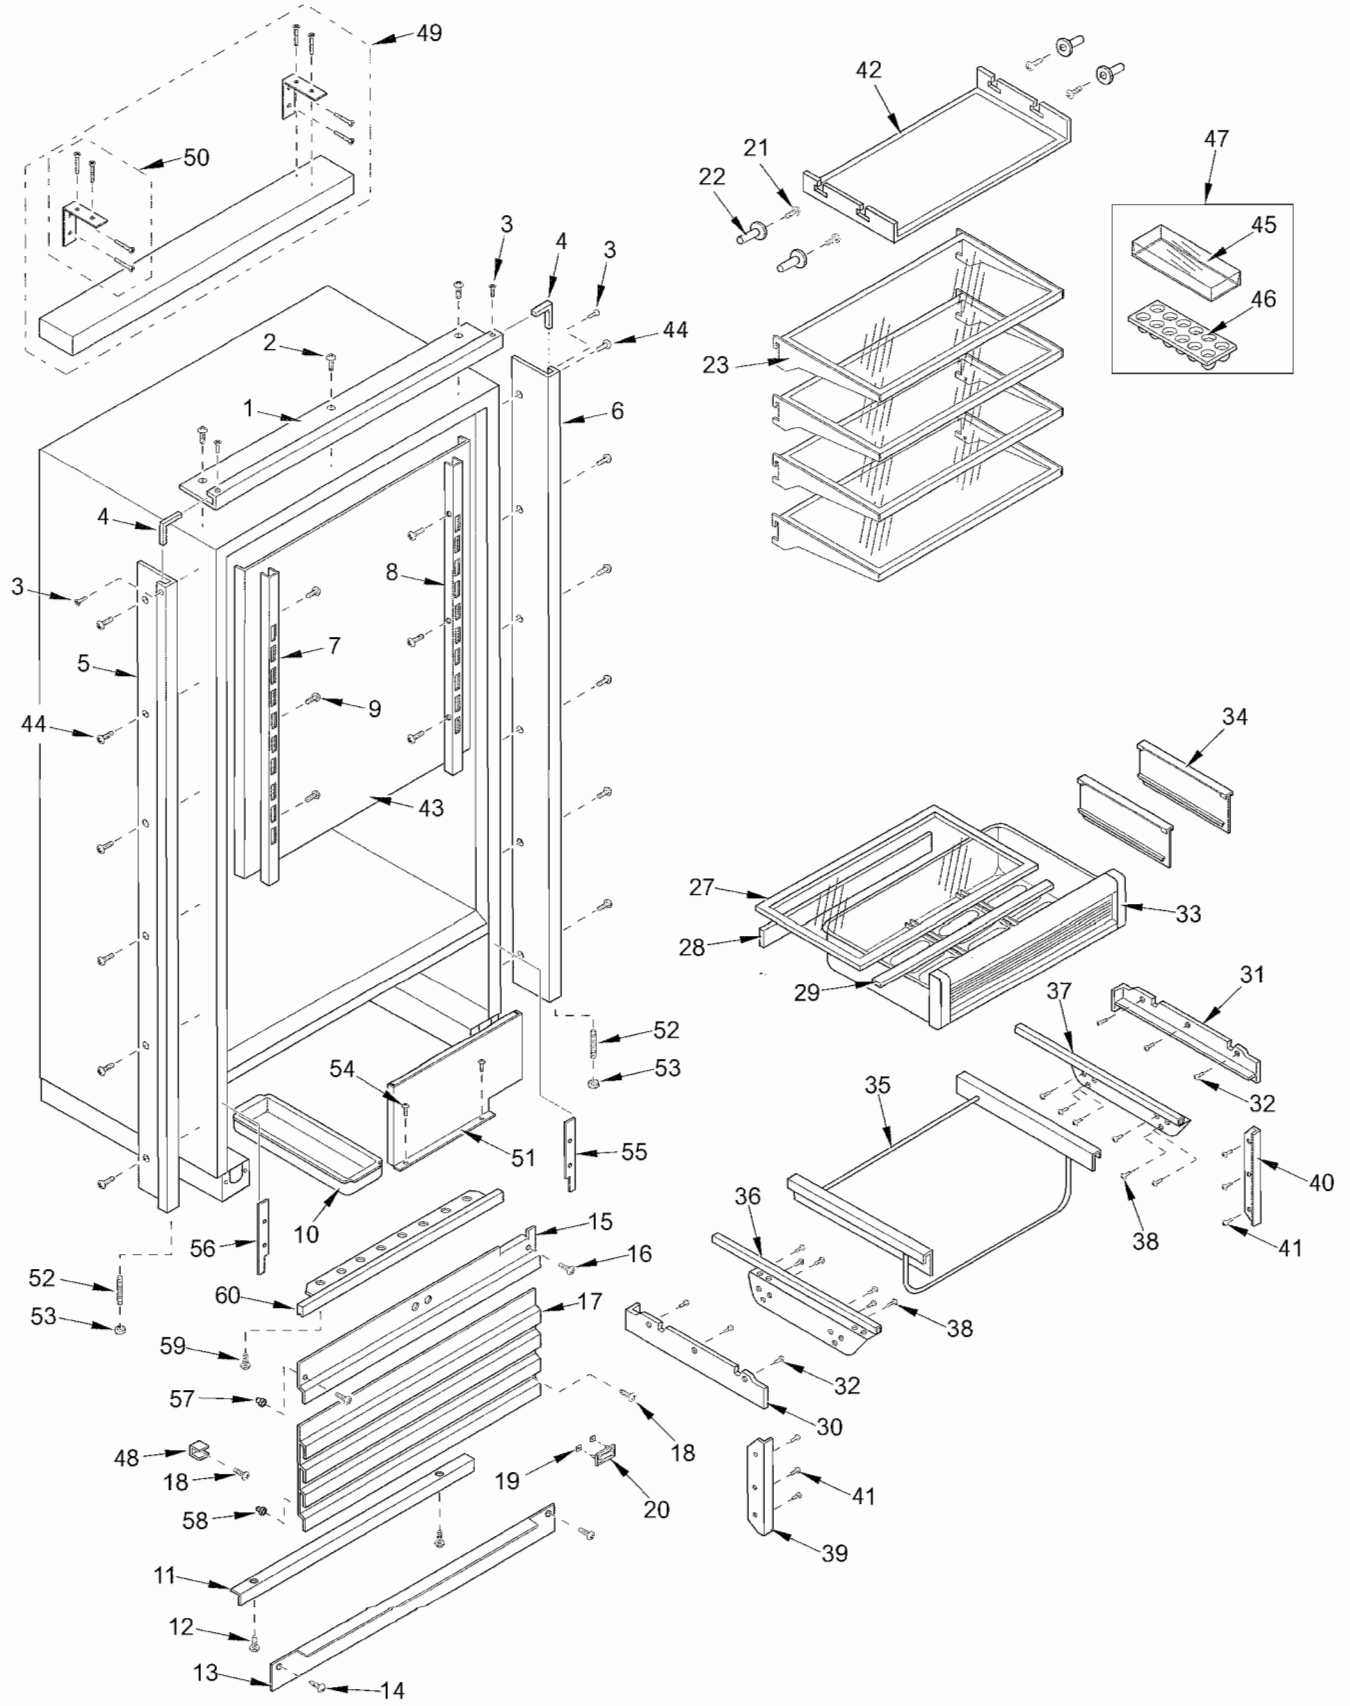

601RG-3 DOOR VIEW

601RG-3 COSMETIC VIEW

601RG-3 MECHANICAL VIEW

601RG-3 SEALED SYSTEM VIEW

601F-3 DOOR PARTS LIST

Ref #	Part #	Description
1	4132943	Door Assy, 601F-RH (Framed/Overlay)
	4132944	Door Assy, 601F-LH (Framed/Overlay)
	4134523	Door Assy, 601F/S-RH SS
	4134524	Door Assy, 601F/S-LH SS
	4135673	Door Assy, SRVC, 601F-RH, B
	4135674	Door Assy, SRVC, 601F-LH, B
	4135873	Door Assy, SRVC, 601F-RH, P
	4135874	Door Assy, SRVC, 601F-LH, P
NOTE: Door Assy's do NOT incl. hinges, handle or switch depressor.		
2	6200720	Screw, #8-18 x 1/2 Ph Truss Hd
	6200721	Screw, #8-18X1/2 Ph Low Prfl, B
3	2230608	Door Trim, Top LH
	2230609	Door Trim, Top RH
4	3413340	Handle/Trim End Cap
5	6180160	Rivet, Open End Blind, 1/8 X 3/16
6	4132230	Door Handle Assy (Framed)
	4132330	Handle-Side Door Trim (Overlay)
7	6201300	Tapping Screw, #8 x 1/2
8	4132370	Handle/Trim Molding Assy
9	3451140	Magnet, Trim Strip - 3"
10	2230606	Door Trim, Top RH or Bottom LH
	2230607	Door Trim, Top LH or Bottom RH
11	6200720	Screw, #8-18 x 1/2 Ph Truss Hd
	6200721	Screw, #8-18X1/2 Ph Low Prfl, B
12	0185180	Depressor, Door Switch-Silver
	3421990	Depressor, Switch (Black)
	6201300	Tapping Screw, #8 x 1/2
13	3420250	Gasket Retainer, Side, 57.875
14	6200410	Screw, #8 x 1/2 Slot Head Hex
15	3420220	Gasket Retainer, 33.312
16	3511310	Door Trim, Hinge Side - Mitered Corner
	3511410	Door Trim, Hinge Side - (SS Model)
	3512221	Trim, Door Hinge Side-Carbon
	3512222	Trim, Door Hinge Side-Platinum
17	4133690	Handle Assy, SS OBR Standoffs (Incl. Stand-offs)
	4133691	Handle Assy,OBR Standoff,B (Incl. Stand-offs)
	4133692	Handle Assy,OBR Standoff,P (Incl. Stand-offs)
18	3512150	Standoff, SS Oval, Door
	3512151	Standoff,Oval,B
	3512152	Standoff,Oval,P
19	6110540	Bolt, #10-24 x 1/2 Flat Socket HD
20	3511520	Handle Mounting Stud
21	6110730	Set Screw #10-32 x 1/4 SS Cone
22	4330480	Door Shelf Assy
23	3212100	Door Gasket